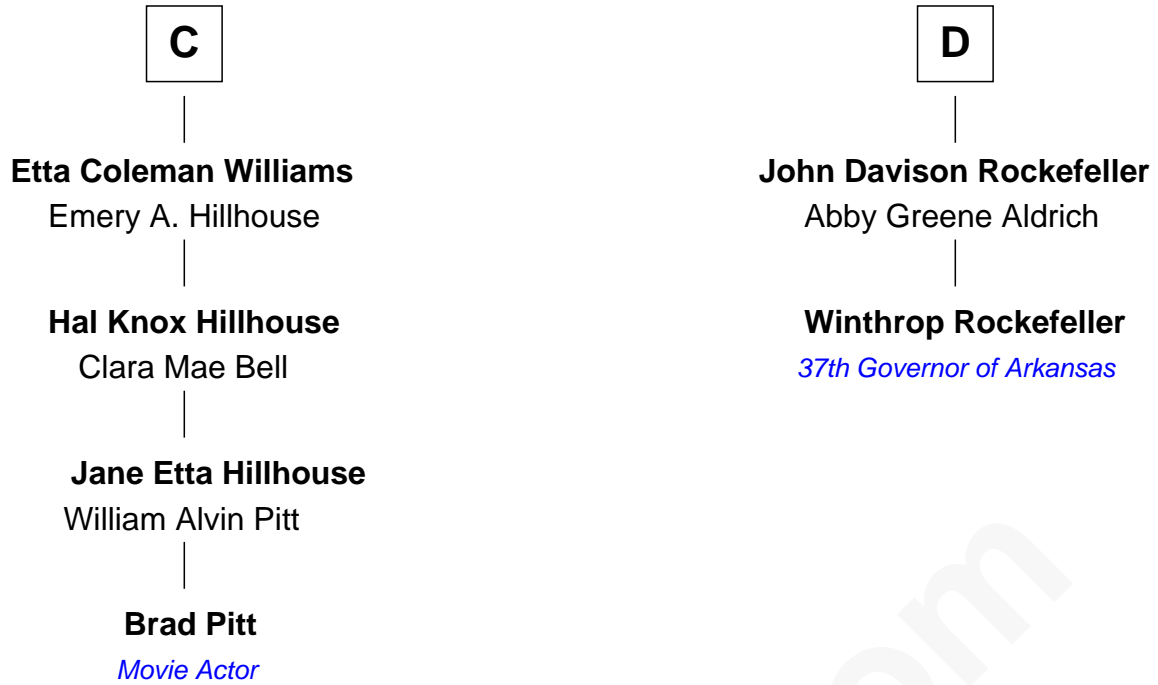

FamousKin.com