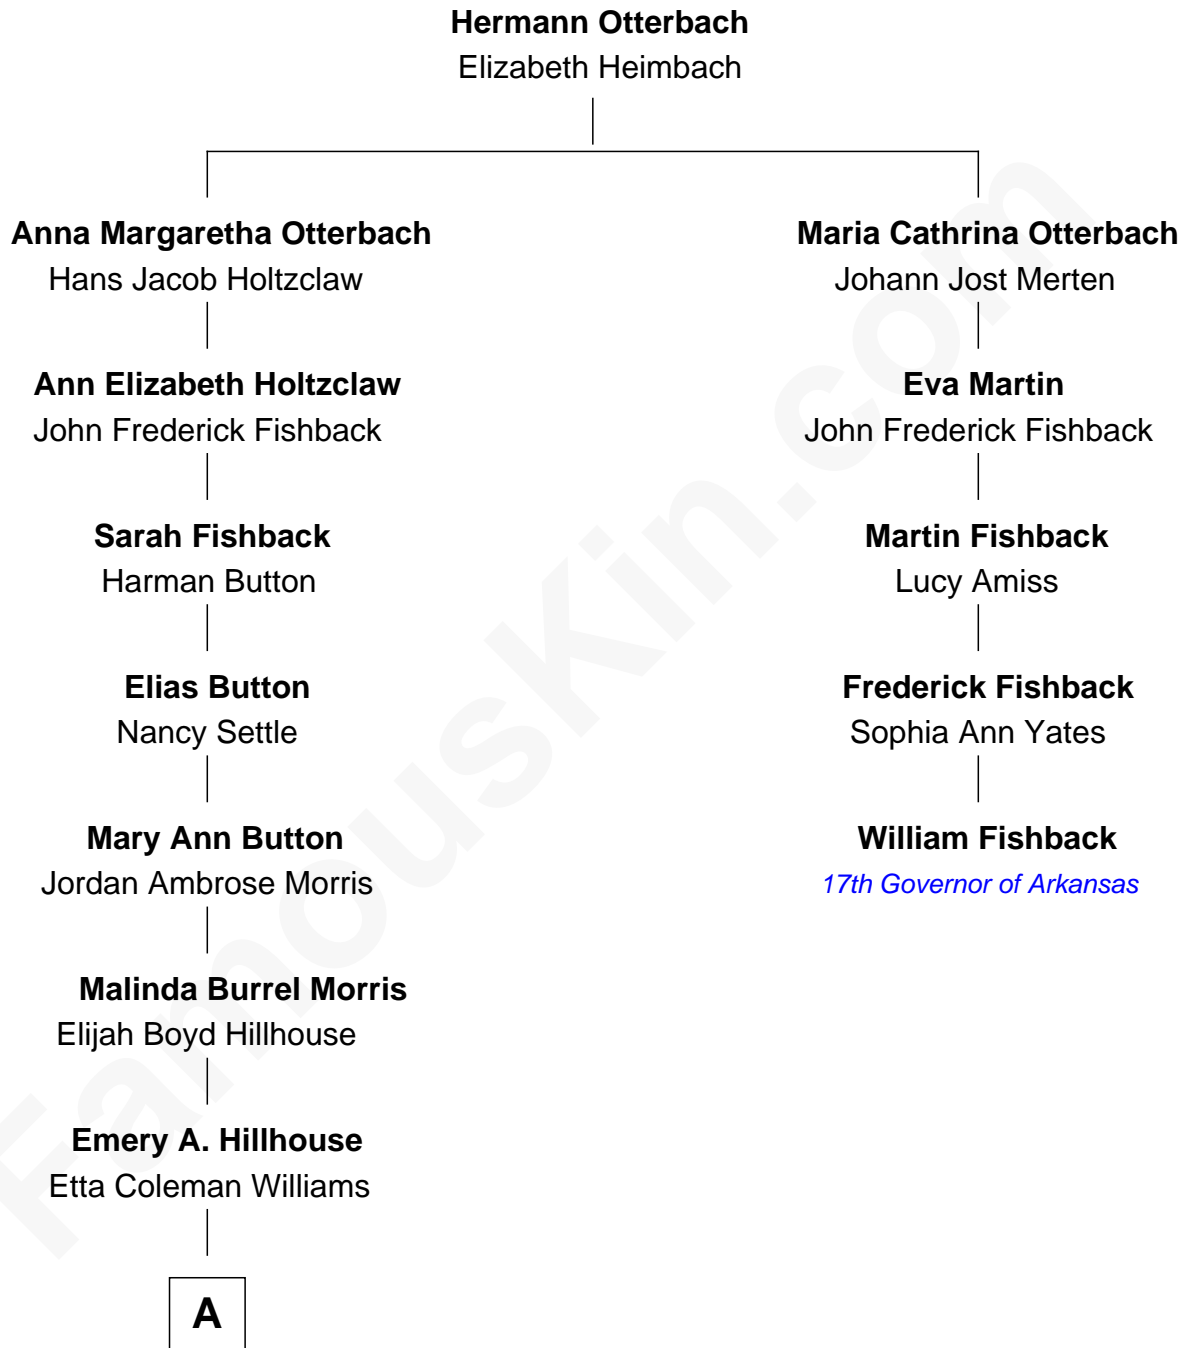

FamousKin.com Relationship Chart of

Brad Pitt
Movie Actor

4th cousin 5 times removed of

William Fishback
17th Governor of Arkansas

A

—
Hal Knox Hillhouse

Clara Mae Bell

—
Jane Etta Hillhouse

William Alvin Pitt

—
Brad Pitt

Movie Actor

FamousKin.com