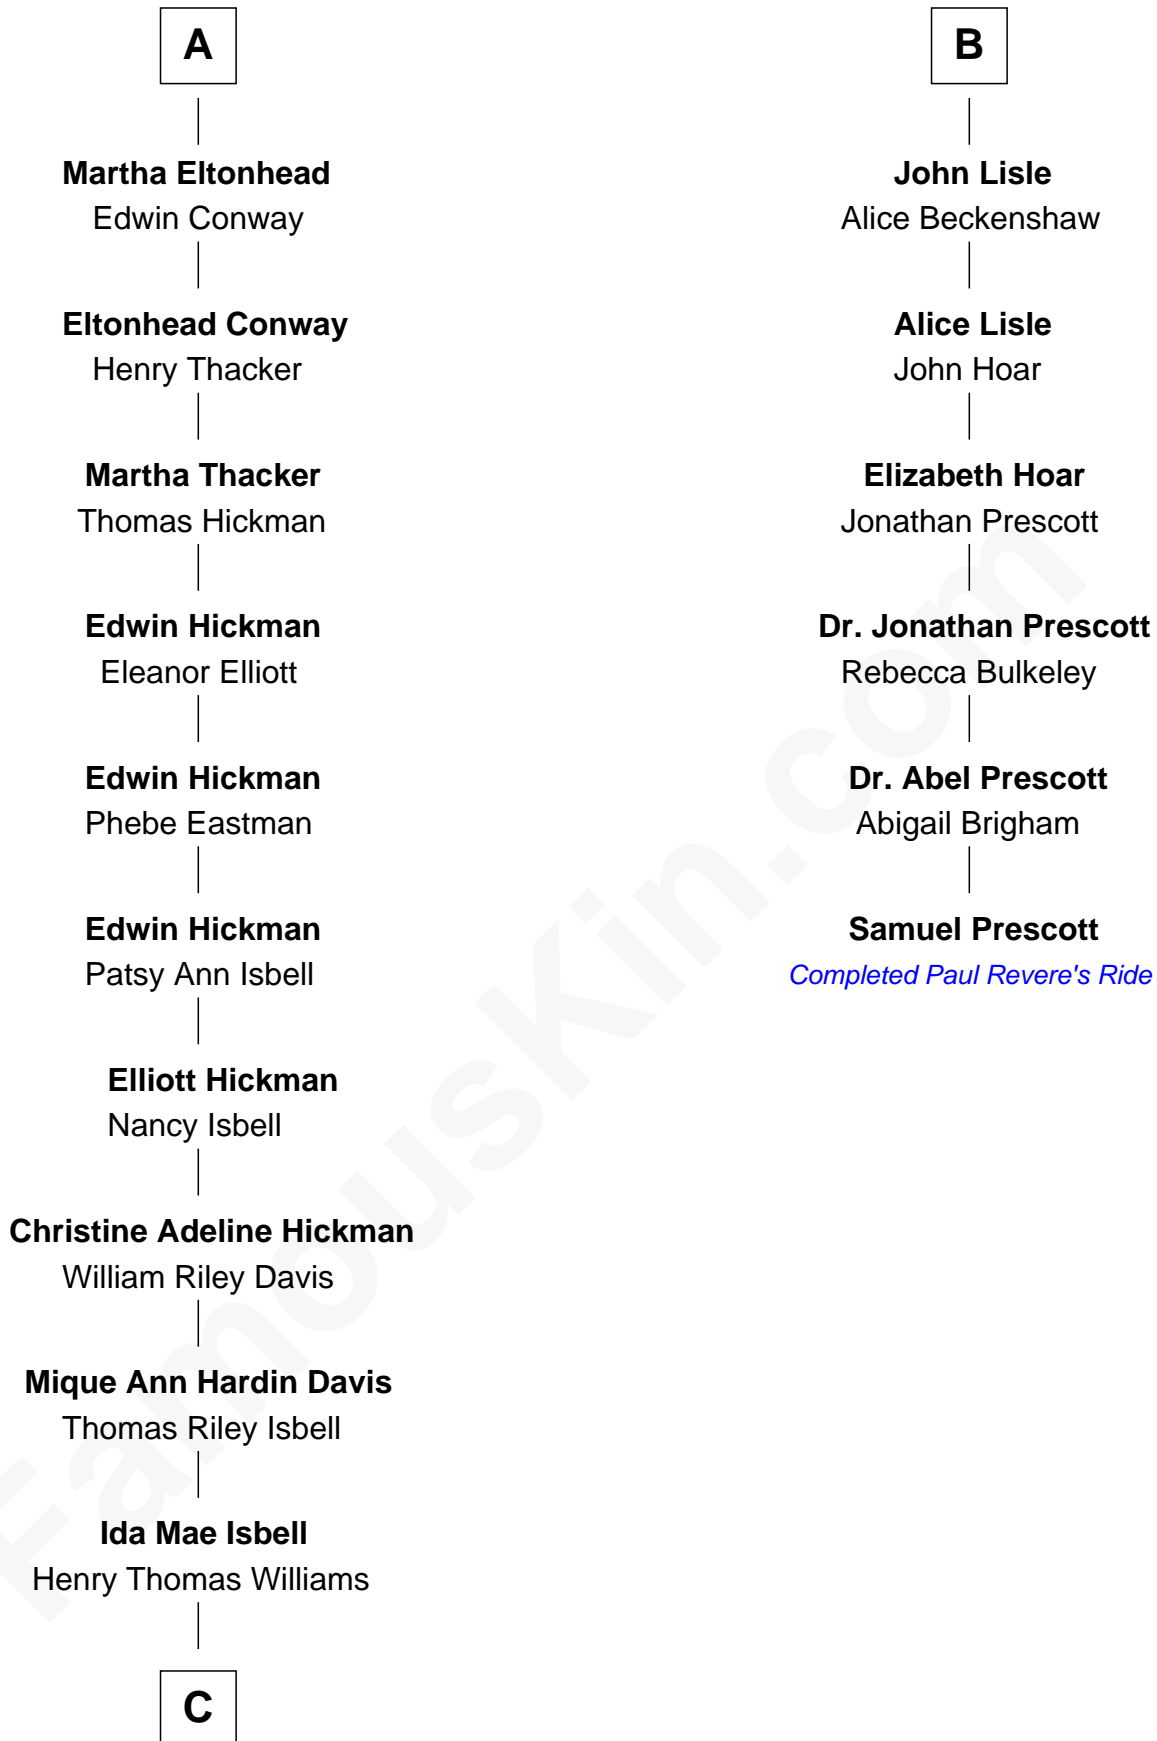

# FamousKin.com Relationship Chart of

**Brad Pitt**  
*Movie Actor*

12th cousin 8 times removed of

**Samuel Prescott**

*Completed Paul Revere's Midnight Ride*

FamousKin.com