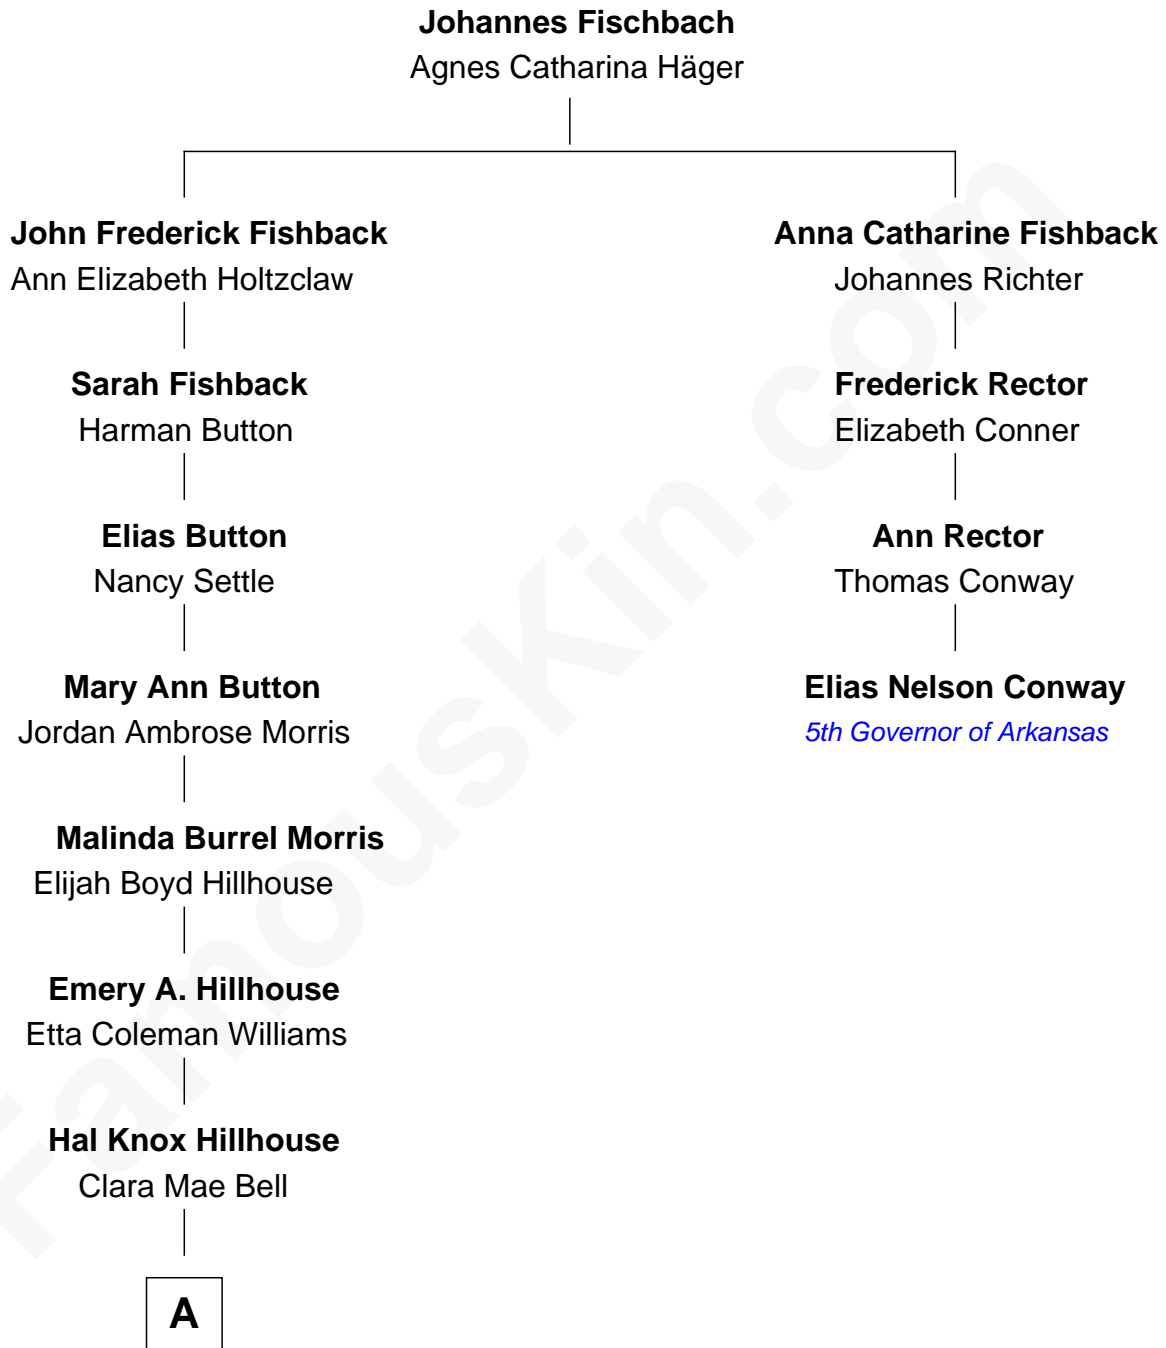

FamousKin.com Relationship Chart of

Brad Pitt
Movie Actor

3rd cousin 5 times removed of

Elias Nelson Conway
5th Governor of Arkansas

A

—
Jane Etta Hillhouse

William Alvin Pitt

—
Brad Pitt

Movie Actor

FamousKin.com