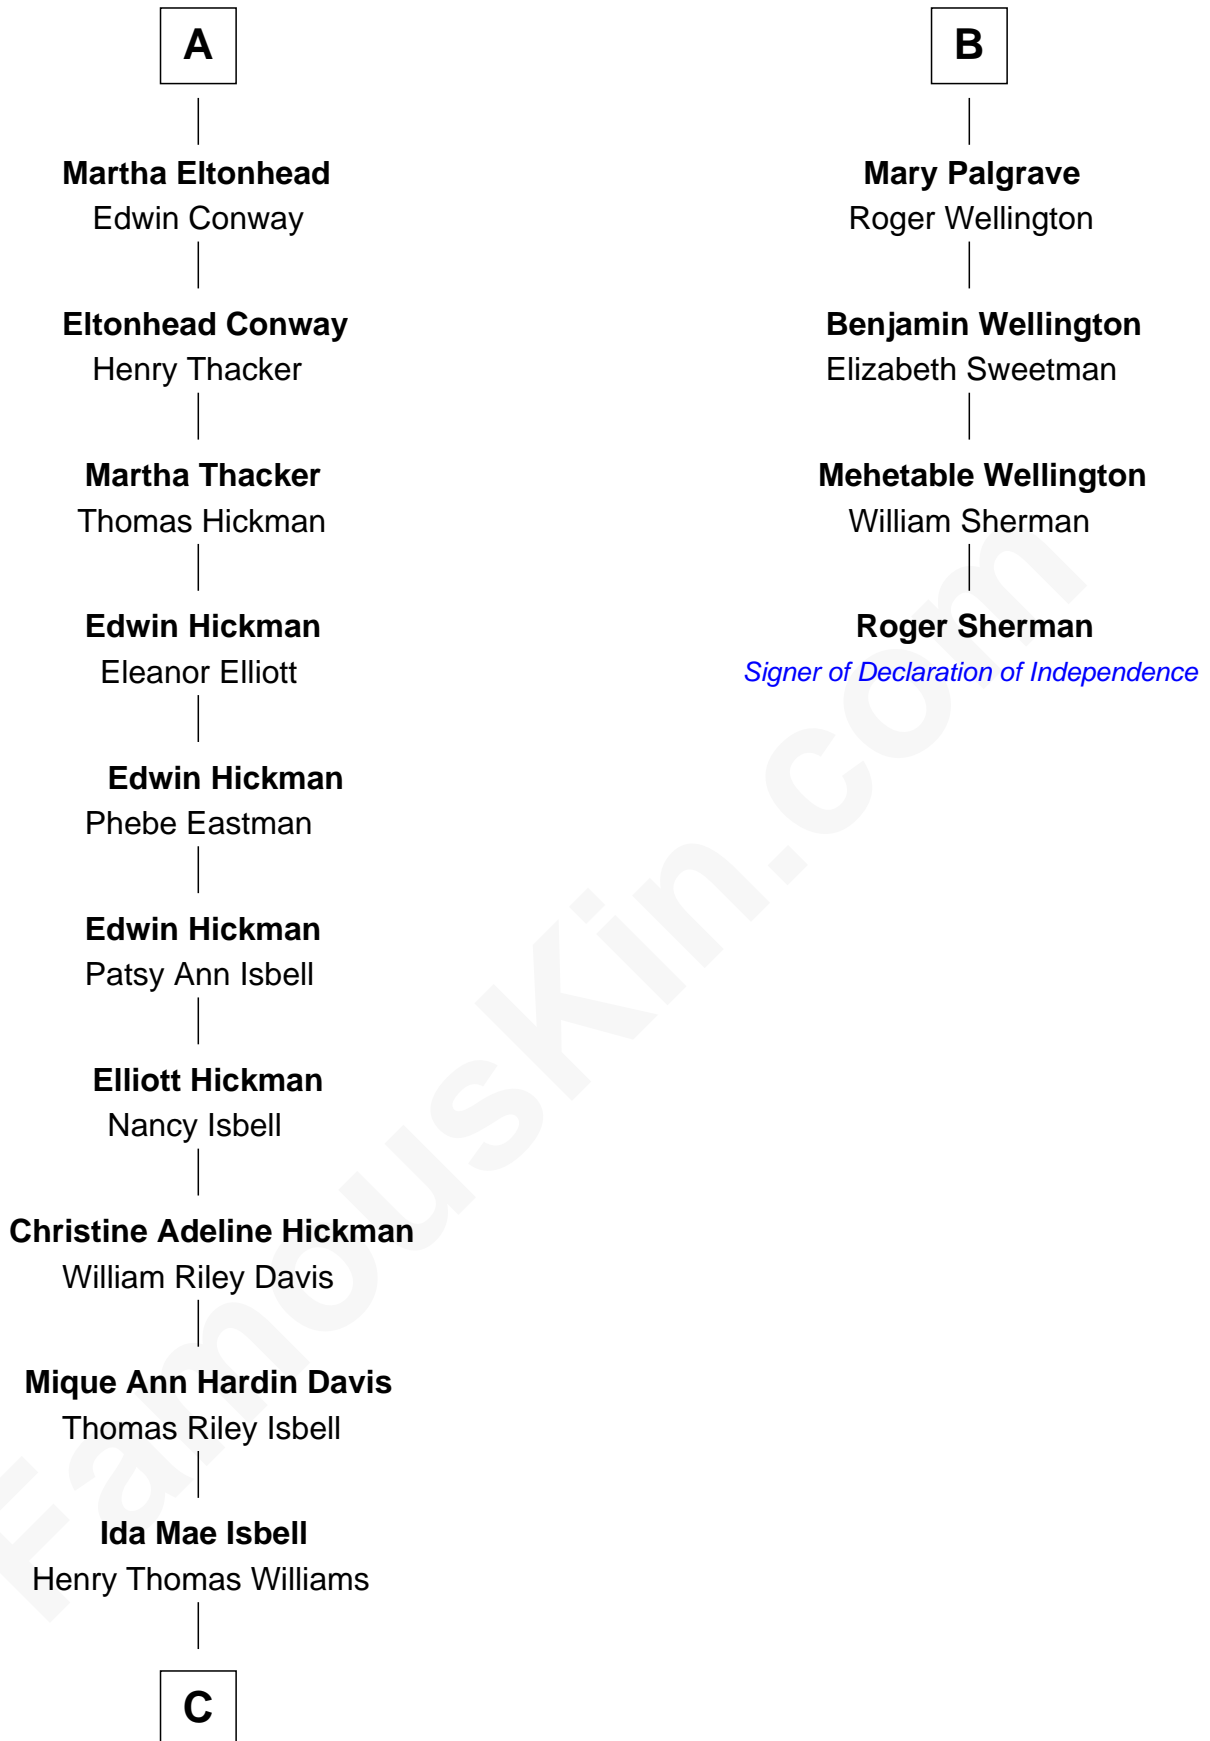

FamousKin.com Relationship Chart of

Brad Pitt
Movie Actor

10th cousin 10 times removed of

Roger Sherman

Signer of the Declaration of Independence

Sir Robert Goushill
Elizabeth Fitzalan

Joan Goushill
Sir Thomas Stanley

Katherine Stanley
Sir John Savage

Dulcia Savage
Sir Henry Bold

Maud Bold
Thomas Gerard

Jennet Gerard
Richard Eltonhead

William Eltonhead
Anne Bowers

Richard Eltonhead
Anne Sutton

A

Elizabeth Goushill
Sir Robert Wingfield

Elizabeth Wingfield
Sir William Brandon

Eleanor Brandon
John Glemham

Anne Glemham
Henry Palgrave

Thomas Palgrave
Alice Gunton

Rev. Edward Palgrave

Dr. Richard Palgrave
Anna -----

B

FamousKin.com