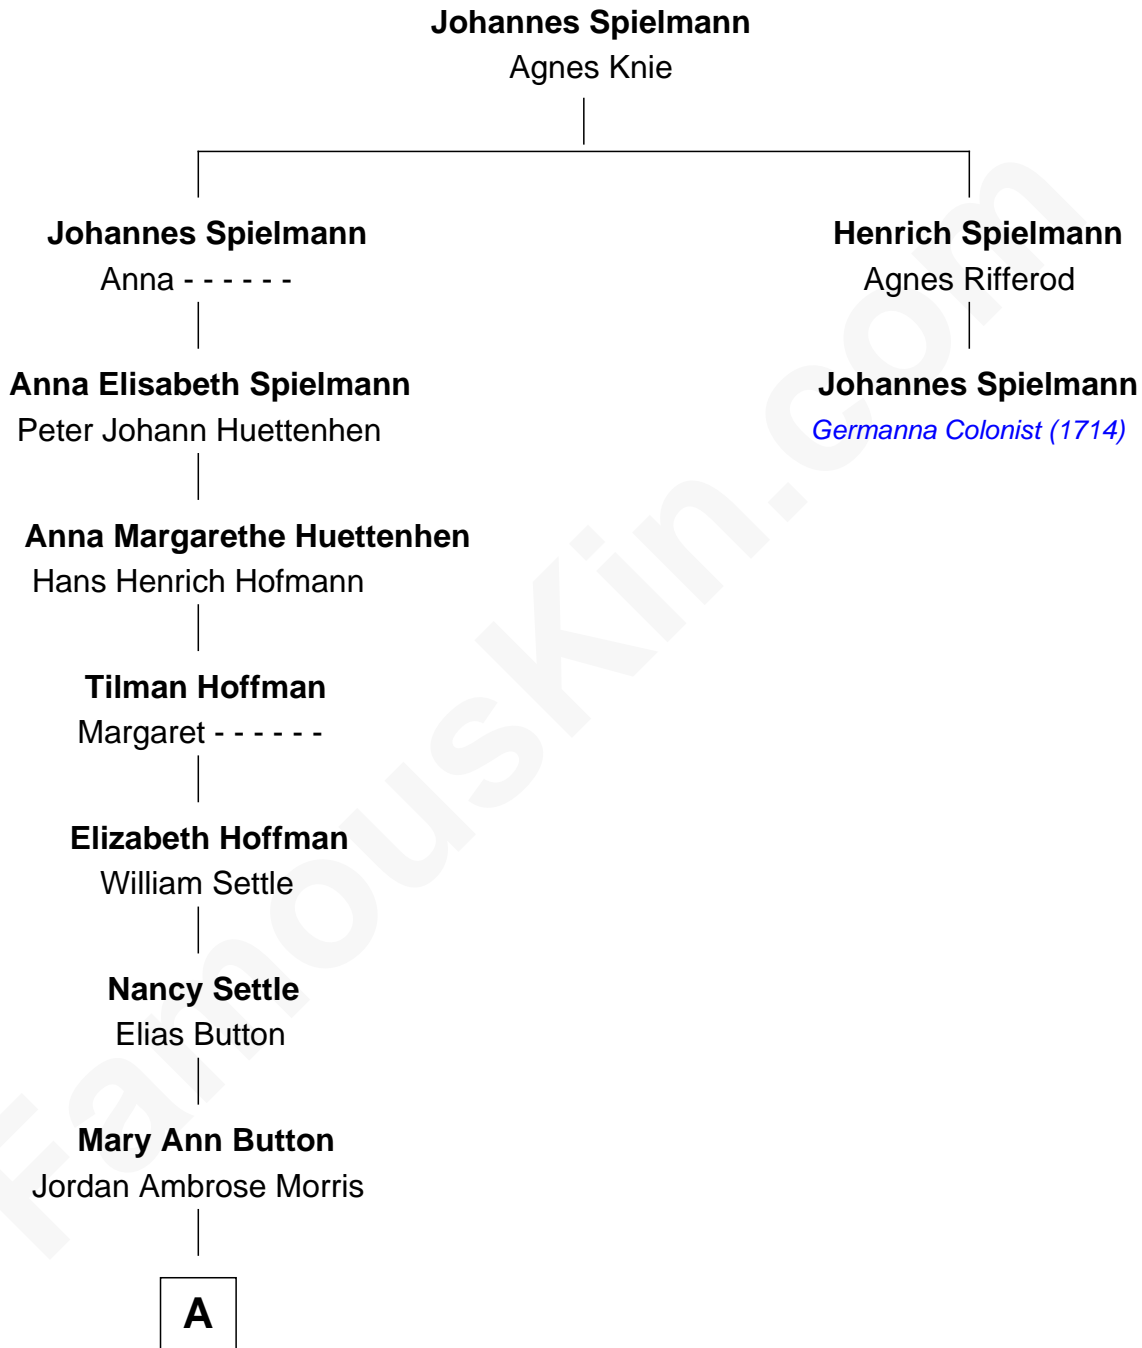

# FamousKin.com Relationship Chart of

**Brad Pitt**  
*Movie Actor*

1st cousin 10 times removed of

**Johannes Spielmann**  
*Germana Colonist (1714)*

**A**

—  
**Malinda Burrel Morris**

Elijah Boyd Hillhouse

—  
**Emery A. Hillhouse**

Etta Coleman Williams

—  
**Hal Knox Hillhouse**

Clara Mae Bell

—  
**Jane Etta Hillhouse**

William Alvin Pitt

—  
**Brad Pitt**

*Movie Actor*

FamousKin.com