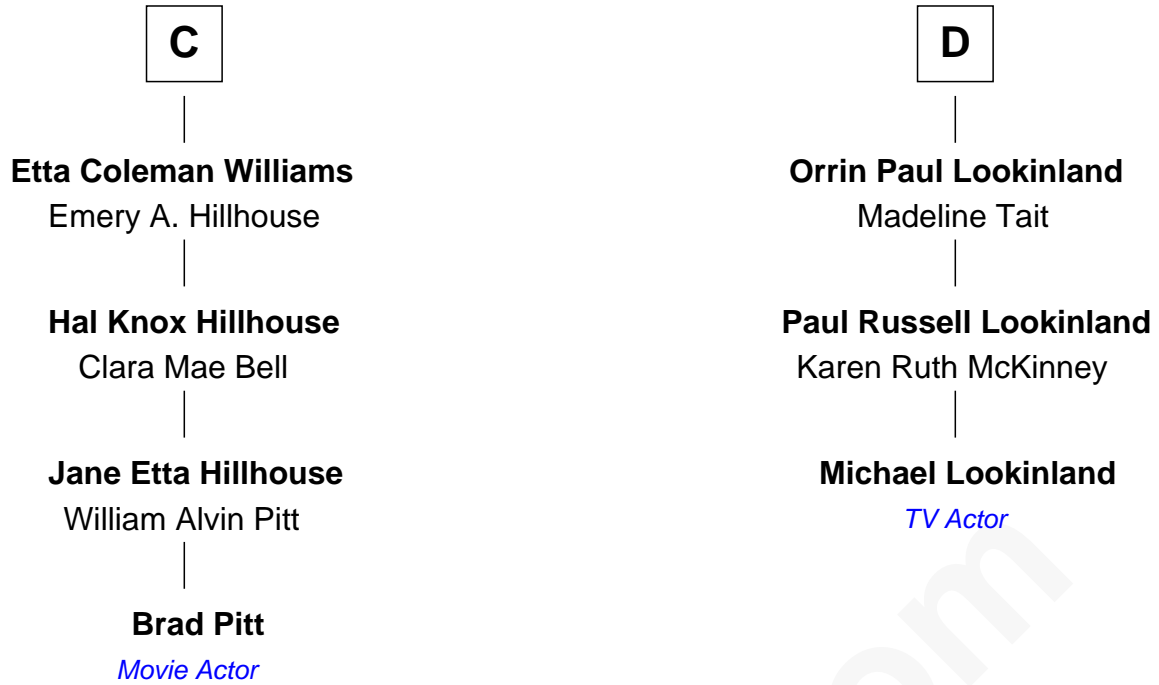

# FamousKin.com Relationship Chart of

**Brad Pitt**

*Movie Actor*

19th cousin 1 time removed of

**Michael Lookinland**

*TV Actor*

**Elizabeth Fitzalan**

*with husband*  
Sir Robert Goushill

**Elizabeth Lygon**  
Edward Bassett

**Richard Eltonhead**  
Anne Sutton

**Jane Bassett**  
John Deighton

**A**

**B**

FamousKin.com