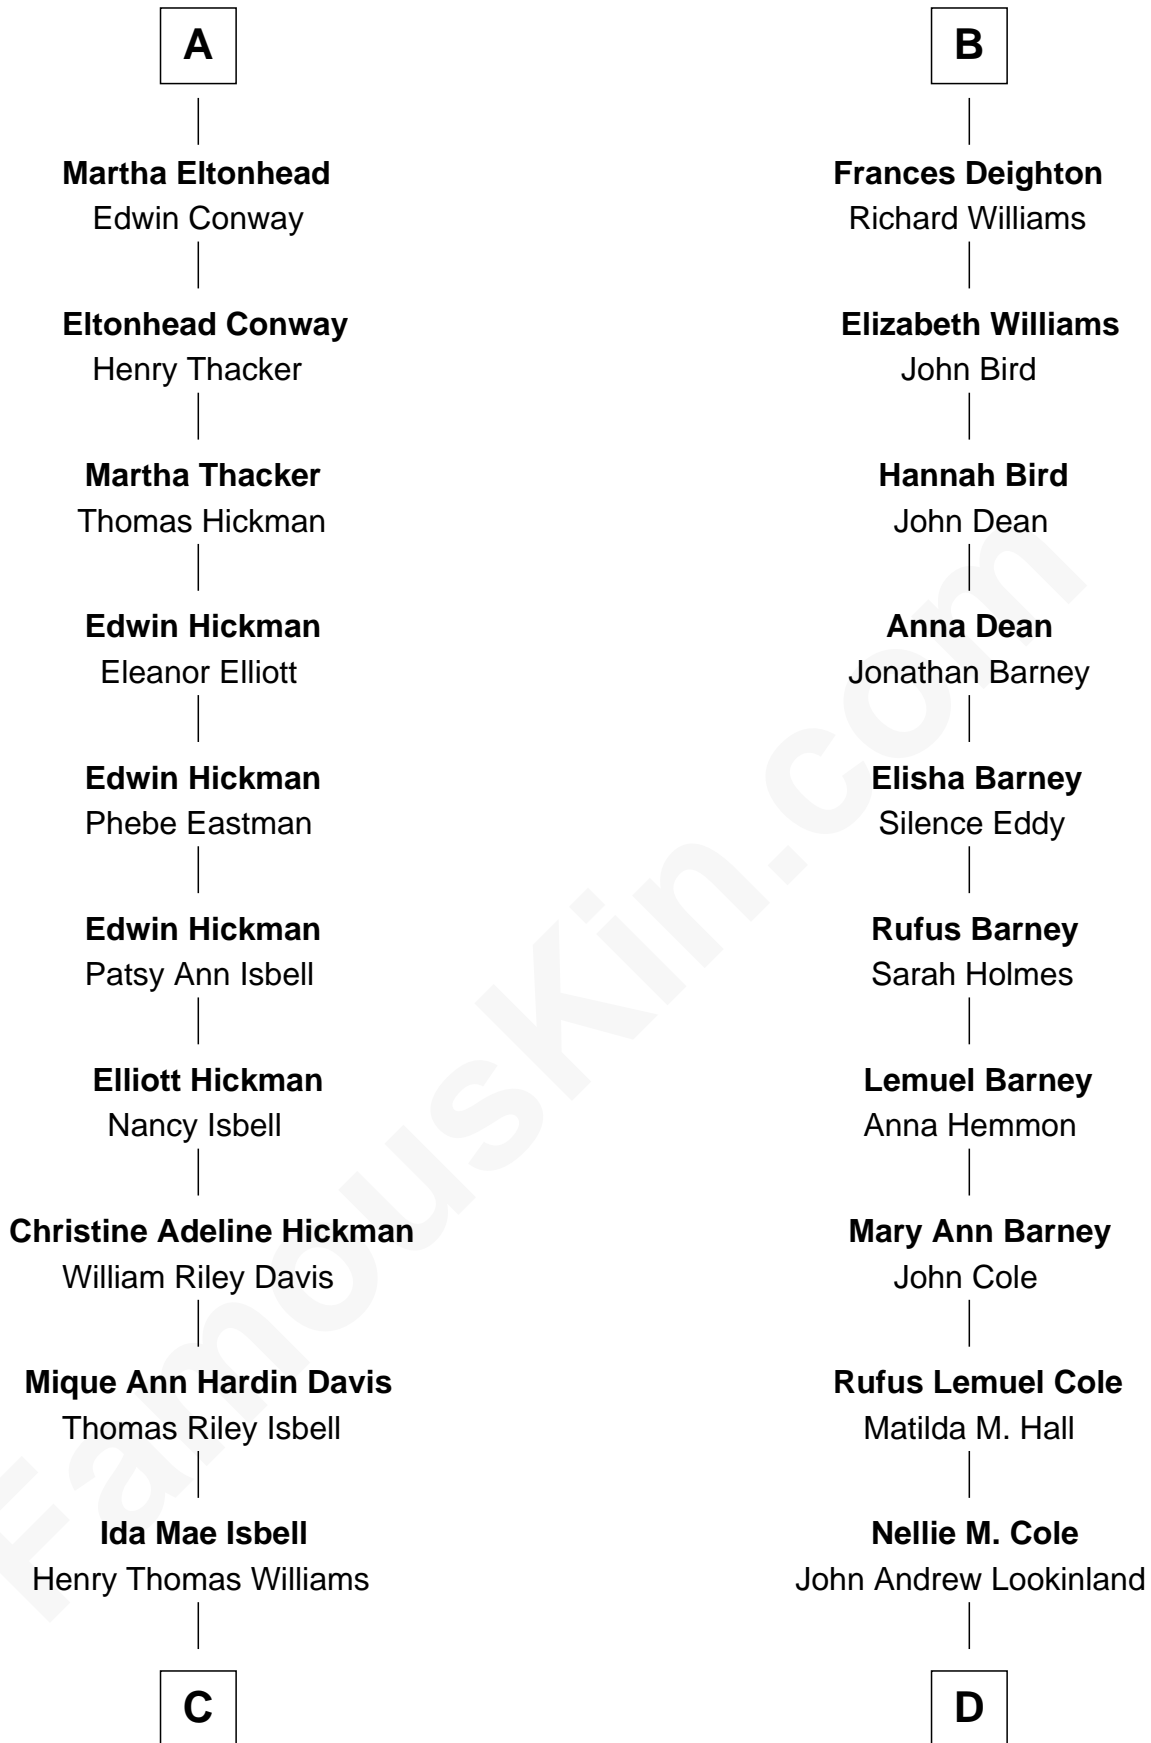

# FamousKin.com Relationship Chart of

**Brad Pitt**

*Movie Actor*

19th cousin 1 time removed of

**Michael Lookinland**

*TV Actor*

**Elizabeth Fitzalan**

*with husband*  
Sir Robert Goushill

*with husband*  
Sir Thomas Mowbray

**Joan Goushill**  
Sir Thomas Stanley

**Isabel Mowbray**  
Sir James Berkeley

**Katherine Stanley**  
Sir John Savage

**Maurice Berkeley**  
Isabel Mead

**Dulcia Savage**  
Sir Henry Bold

**Anne Berkeley**  
Sir William Dennis

**Maud Bold**  
Thomas Gerard

**Isabel Dennis**  
Sir John Berkeley

**Jennet Gerard**  
Richard Eltonhead

**Elizabeth Berkeley**  
Henry Lygon

**William Eltonhead**  
Anne Bowers

**Elizabeth Lygon**  
Edward Bassett

**Richard Eltonhead**  
Anne Sutton

**Jane Bassett**  
John Deighton

**A**

**B**

FamousKin.com