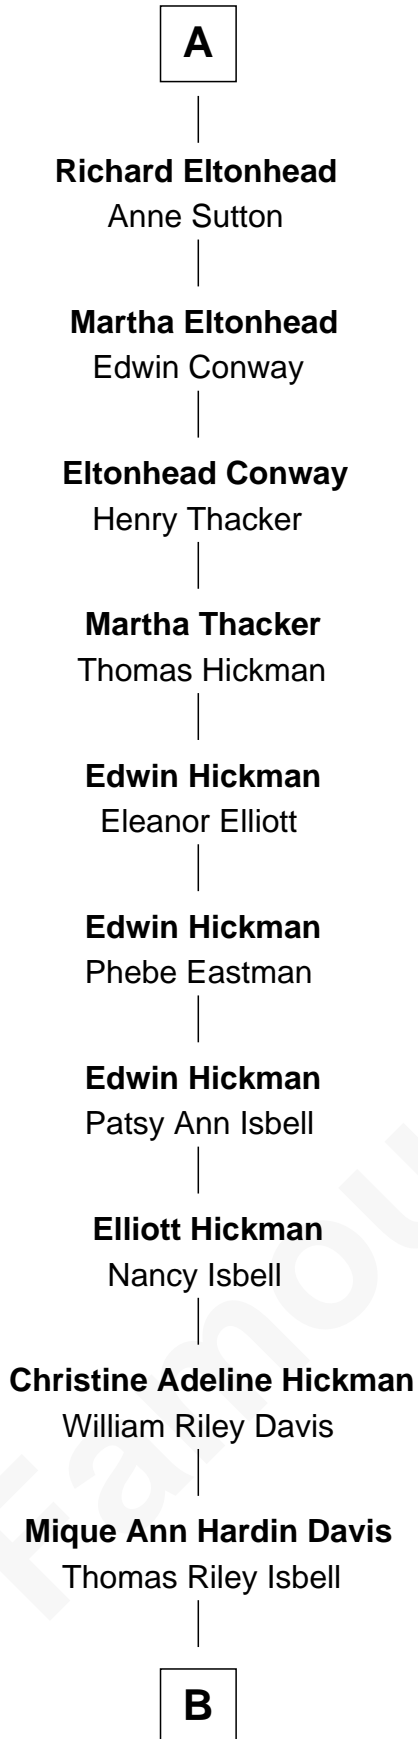

# FamousKin.com Relationship Chart of

**Brad Pitt**  
*Movie Actor*

6th cousin 15 times removed of

**Queen Elizabeth I**  
*Queen of England*

**Sir Richard Fitzalan**  
Elizabeth de Bohun

**Elizabeth Fitzalan**  
Sir Robert Goushill

**Joan Goushill**  
Sir Thomas Stanley

**Katherine Stanley**  
Sir John Savage

**Dulcia Savage**  
Sir Henry Bold

**Maud Bold**  
Thomas Gerard

**Jennet Gerard**  
Richard Eltonhead

**William Eltonhead**  
Anne Bowers

**A**

**Joan Fitzalan**  
Sir William Beauchamp

**Joan Beauchamp**  
James Butler

**Sir Thomas Butler**  
Anne Hankeford

**Margaret Butler**  
Sir William Boleyn

**Thomas Boleyn**  
Elizabeth Howard

**Anne Boleyn**  
Henry VIII, King of England

**Queen Elizabeth I**  
*Queen of England*

**B**

**Ida Mae Isbell**  
Henry Thomas Williams

**Etta Coleman Williams**  
Emery A. Hillhouse

**Hal Knox Hillhouse**  
Clara Mae Bell

**Jane Etta Hillhouse**  
William Alvin Pitt