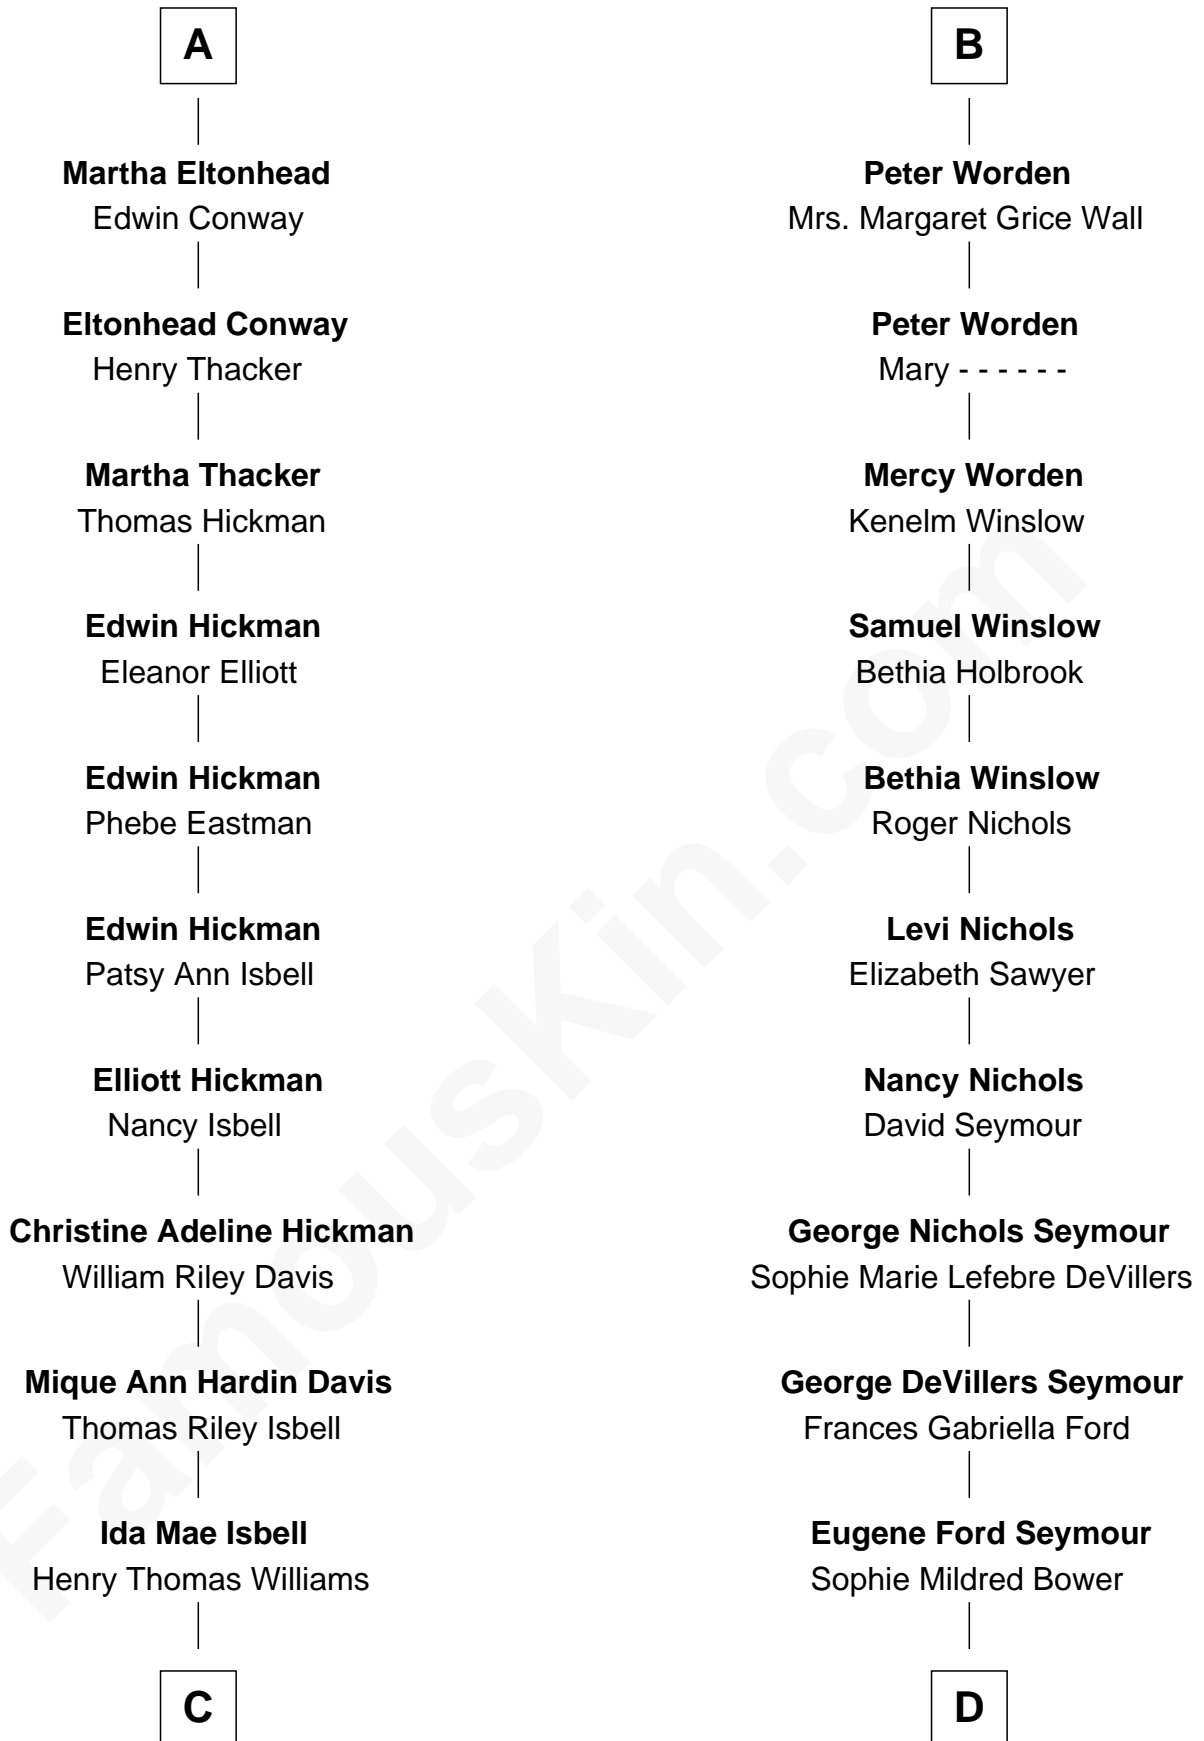

# FamousKin.com Relationship Chart of

**Brad Pitt**

*Movie Actor*

18th cousin 2 times removed of

**Jane Fonda**

*Movie Actress*

**Sir Nicholas Harington**

Isabel English

FamousKin.com