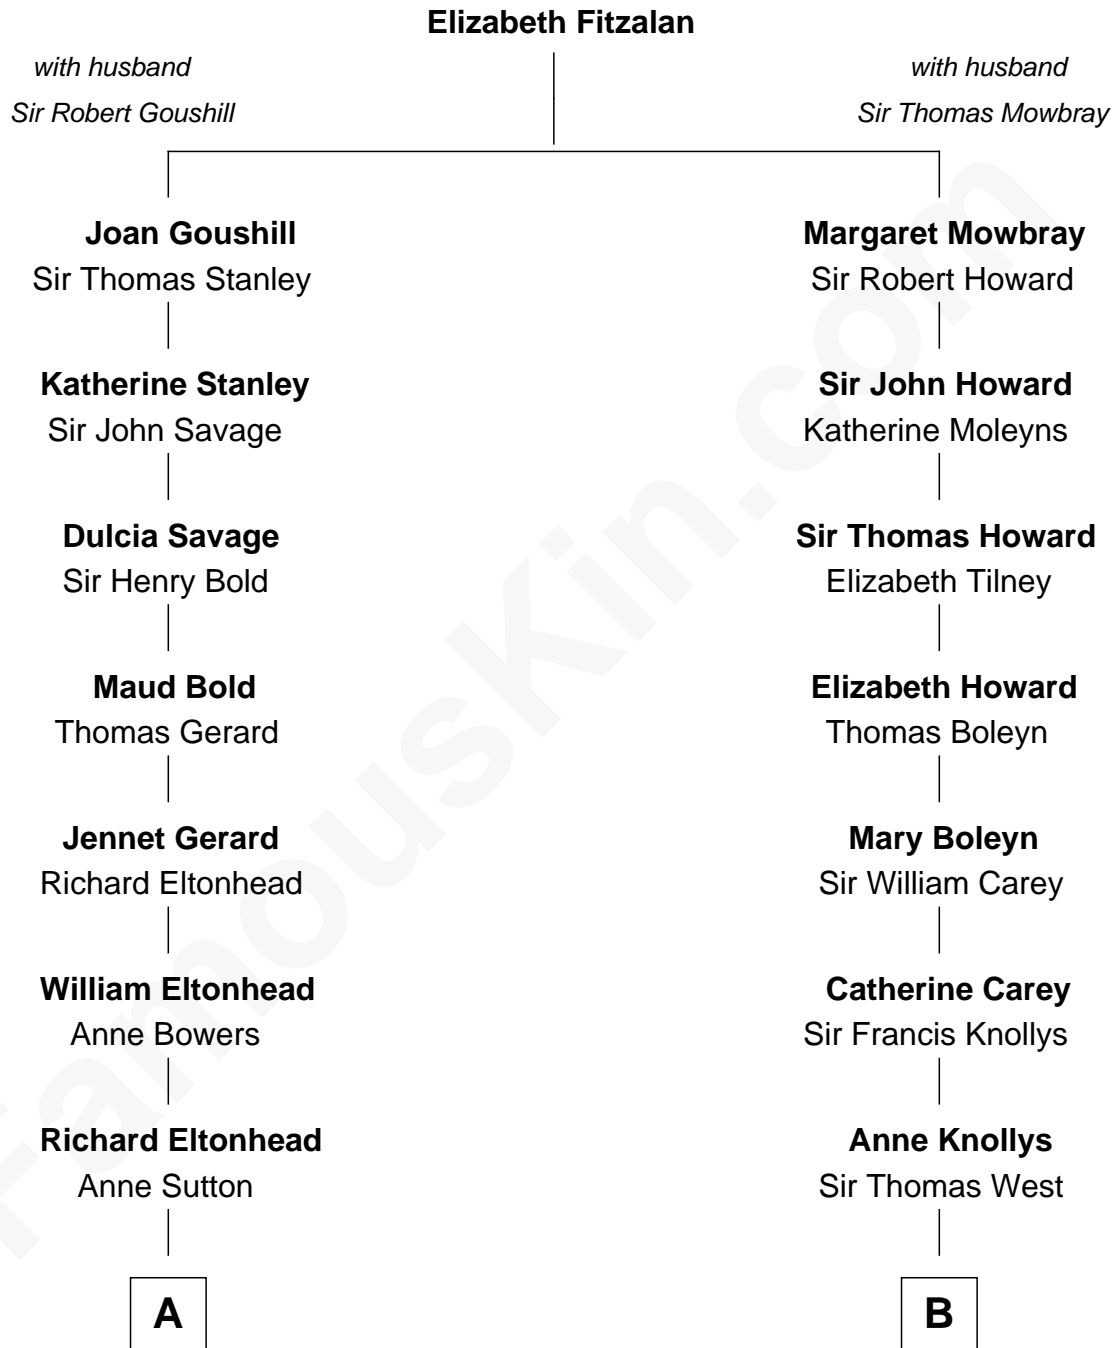

FamousKin.com Relationship Chart of

Brad Pitt
Movie Actor

13th cousin 7 times removed of

William C. C. Claiborne
1st Governor of Louisiana

FamousKin.com