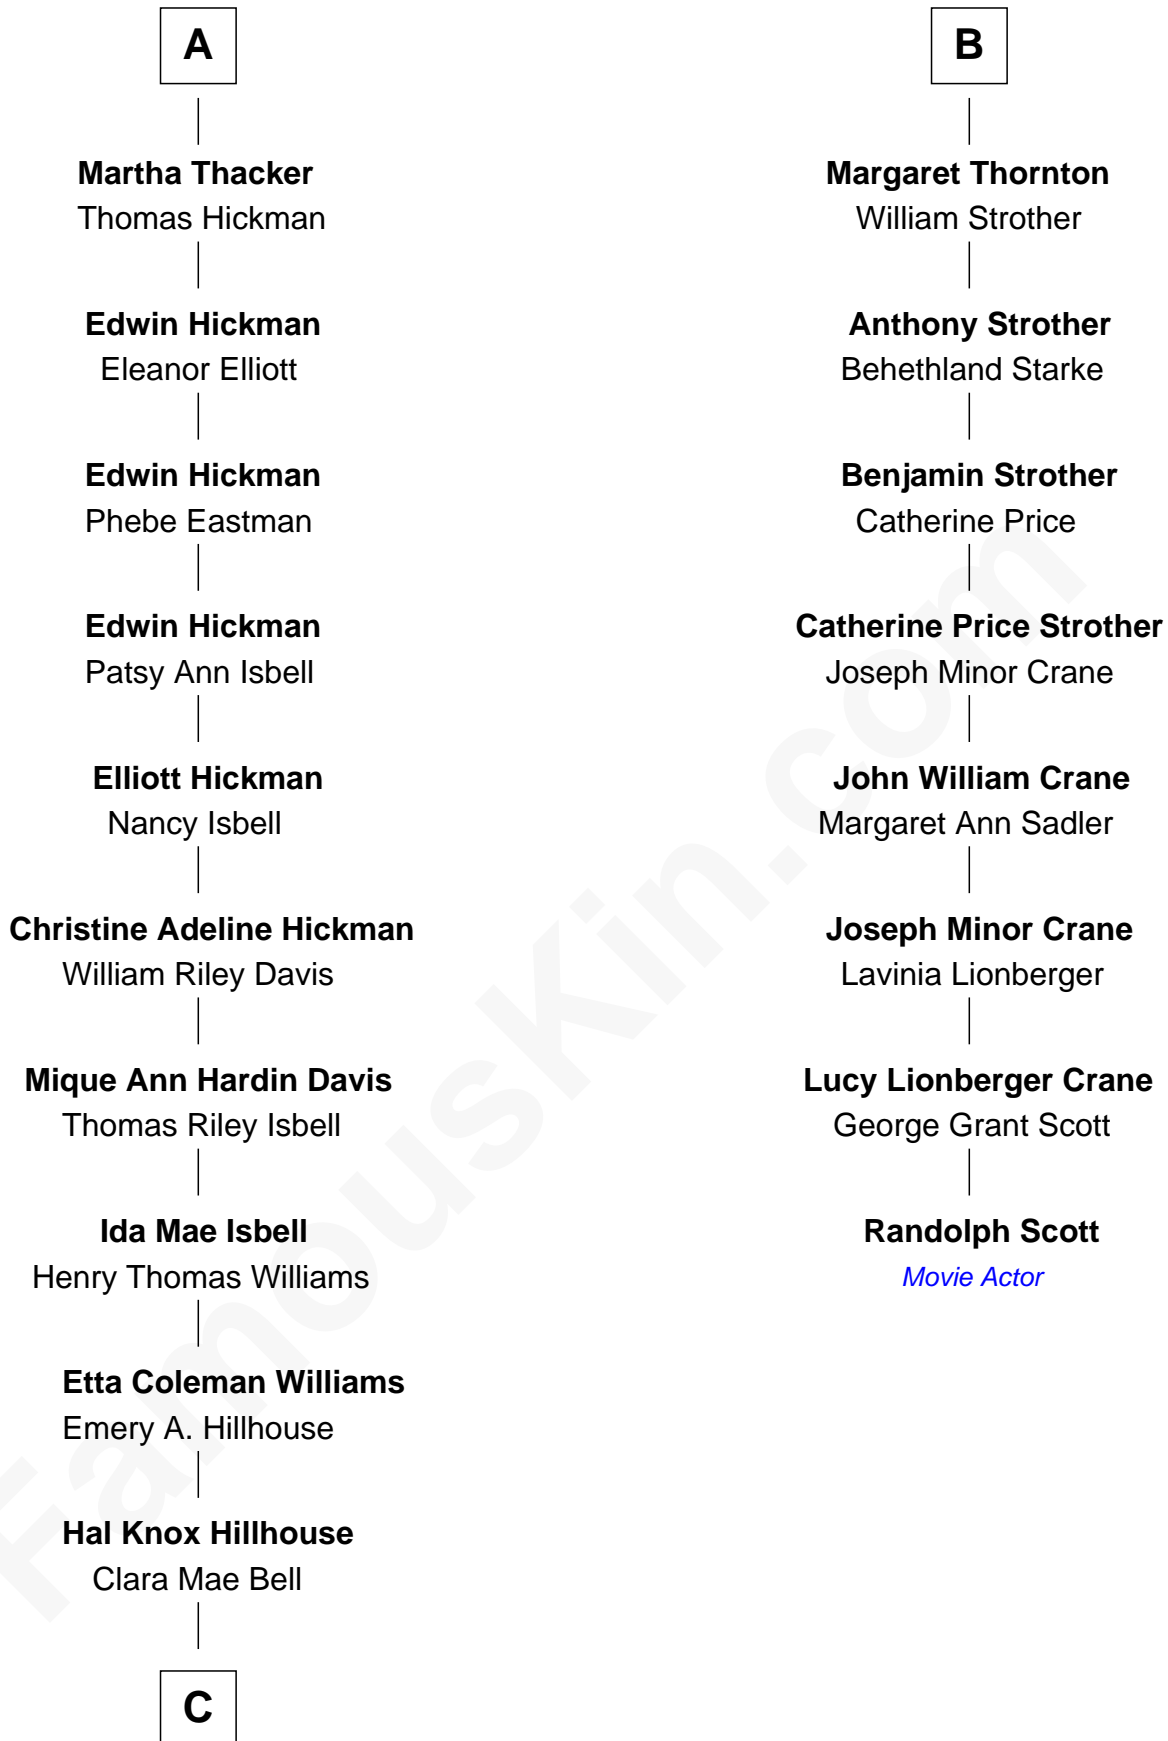

# FamousKin.com Relationship Chart of

**Brad Pitt**

*Movie Actor*

14th cousin 4 times removed of

**Randolph Scott**

*Movie Actor*

**Sir John Savage**

Katherine Stanley

**C**

—  
**Jane Etta Hillhouse**

William Alvin Pitt

—  
**Brad Pitt**

*Movie Actor*

FamousKin.com