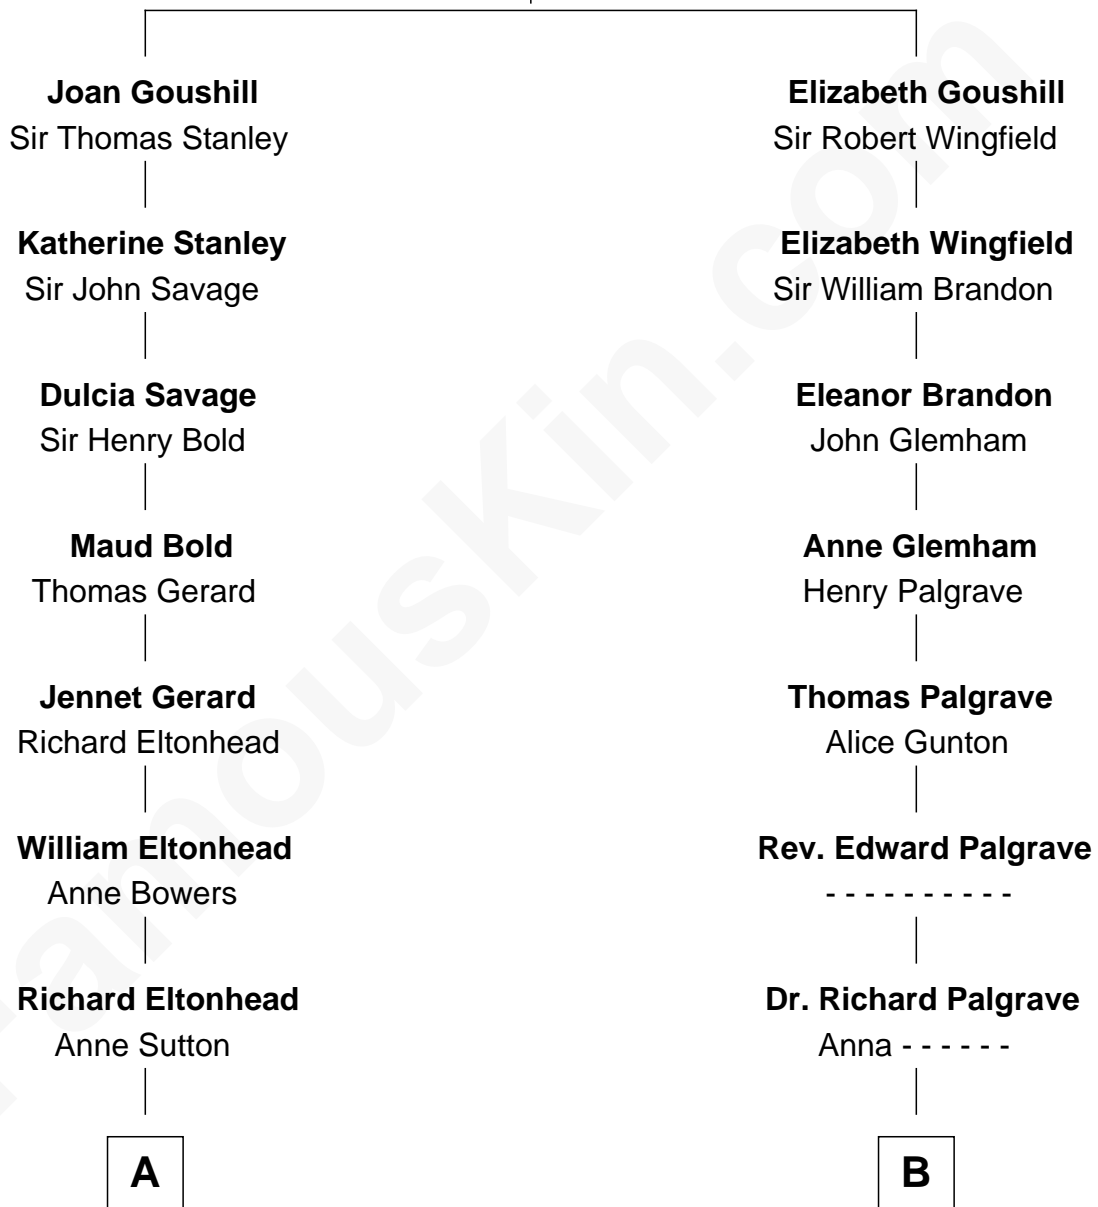

# FamousKin.com Relationship Chart of

**Brad Pitt**  
Movie Actor

15th cousin 5 times removed of

**Hetty Green**  
*"The Witch of Wall Street"*

**Sir Robert Goushill**  
Elizabeth Fitzalan

FamousKin.com