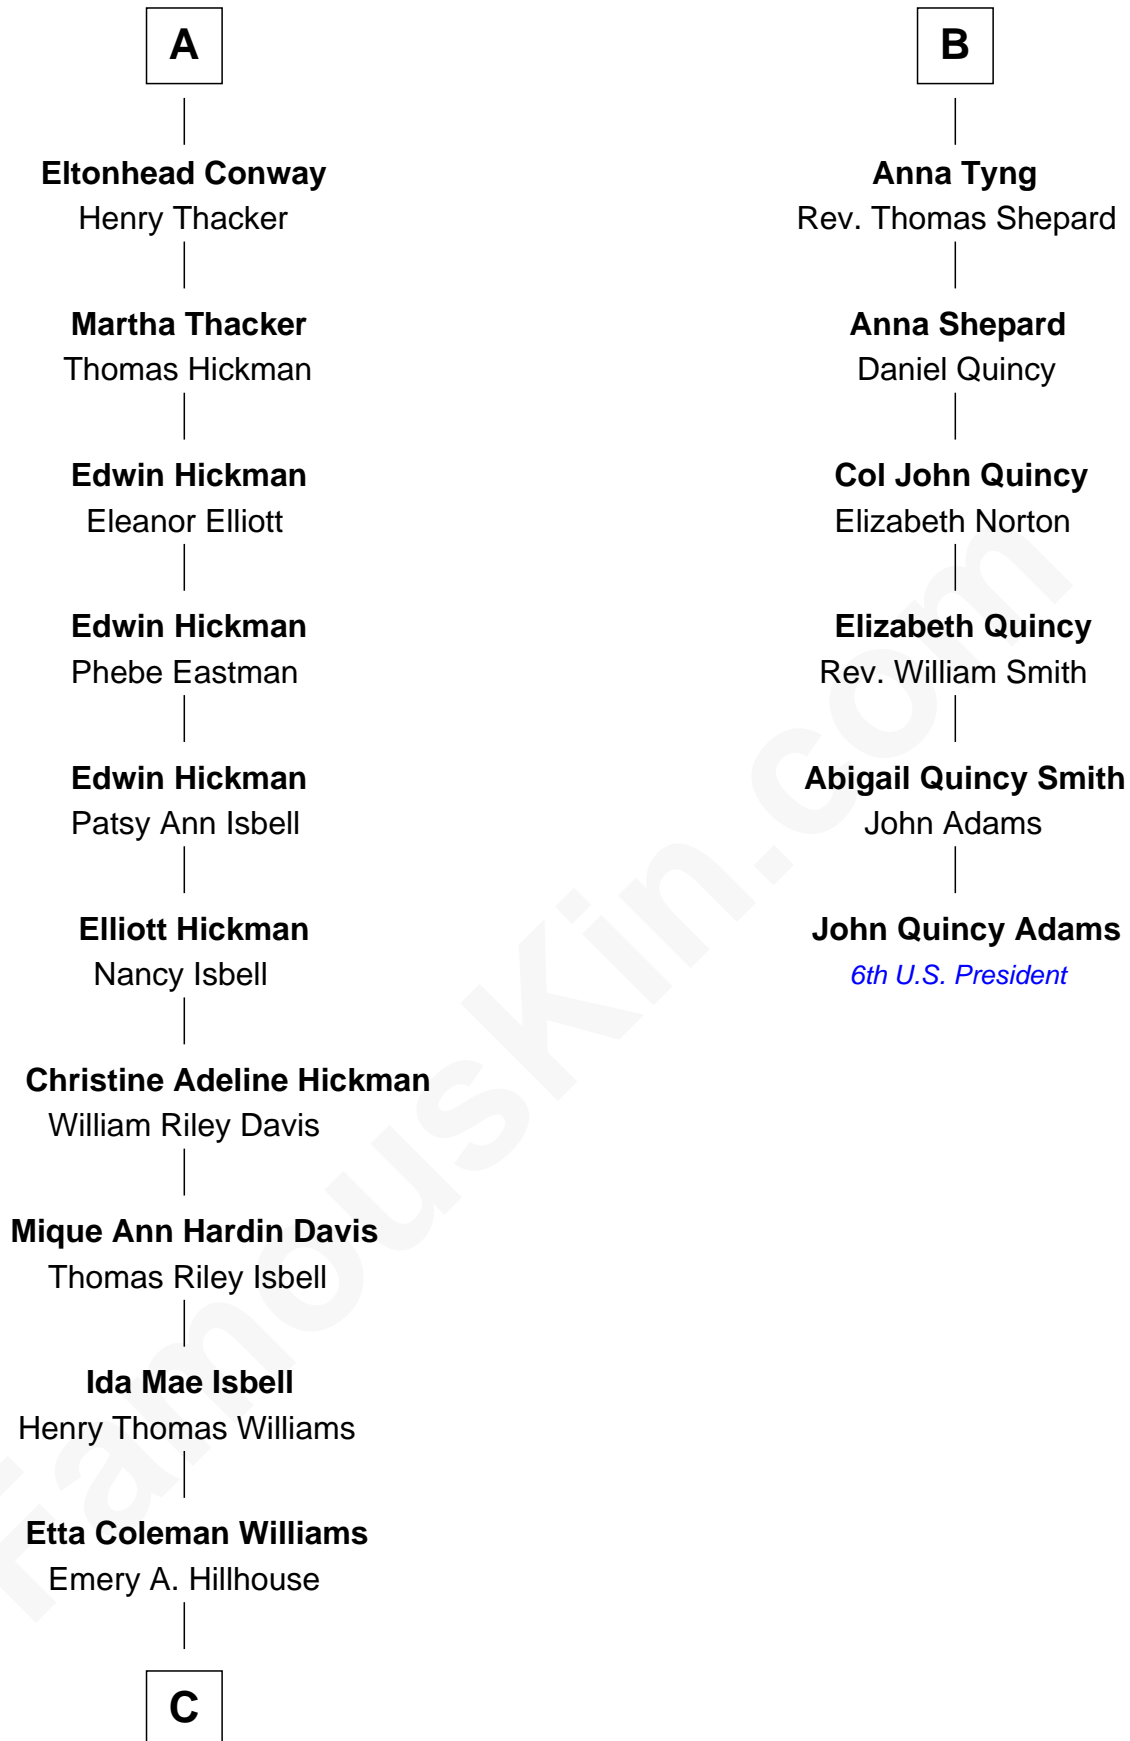

FamousKin.com Relationship Chart of

Brad Pitt

Movie Actor

12th cousin 7 times removed of

John Quincy Adams

6th U.S. President

Sir Thomas Stanley

Joan Goushill

William Eltonhead

Anne Bowers

Richard Eltonhead

Anne Sutton

Martha Eltonhead

Edwin Conway

A

Margaret Stanley

Sir William Troutbeck

Joan Troutbeck

Sir William Griffith

Sir William Griffith

Jane Stradling

Dorothy Griffith

William Williams

Jane Williams

William Coytmore

Rowland Coytmore

Katherine Myles

Elizabeth Coytmore

William Tyng

B

C

—
Hal Knox Hillhouse