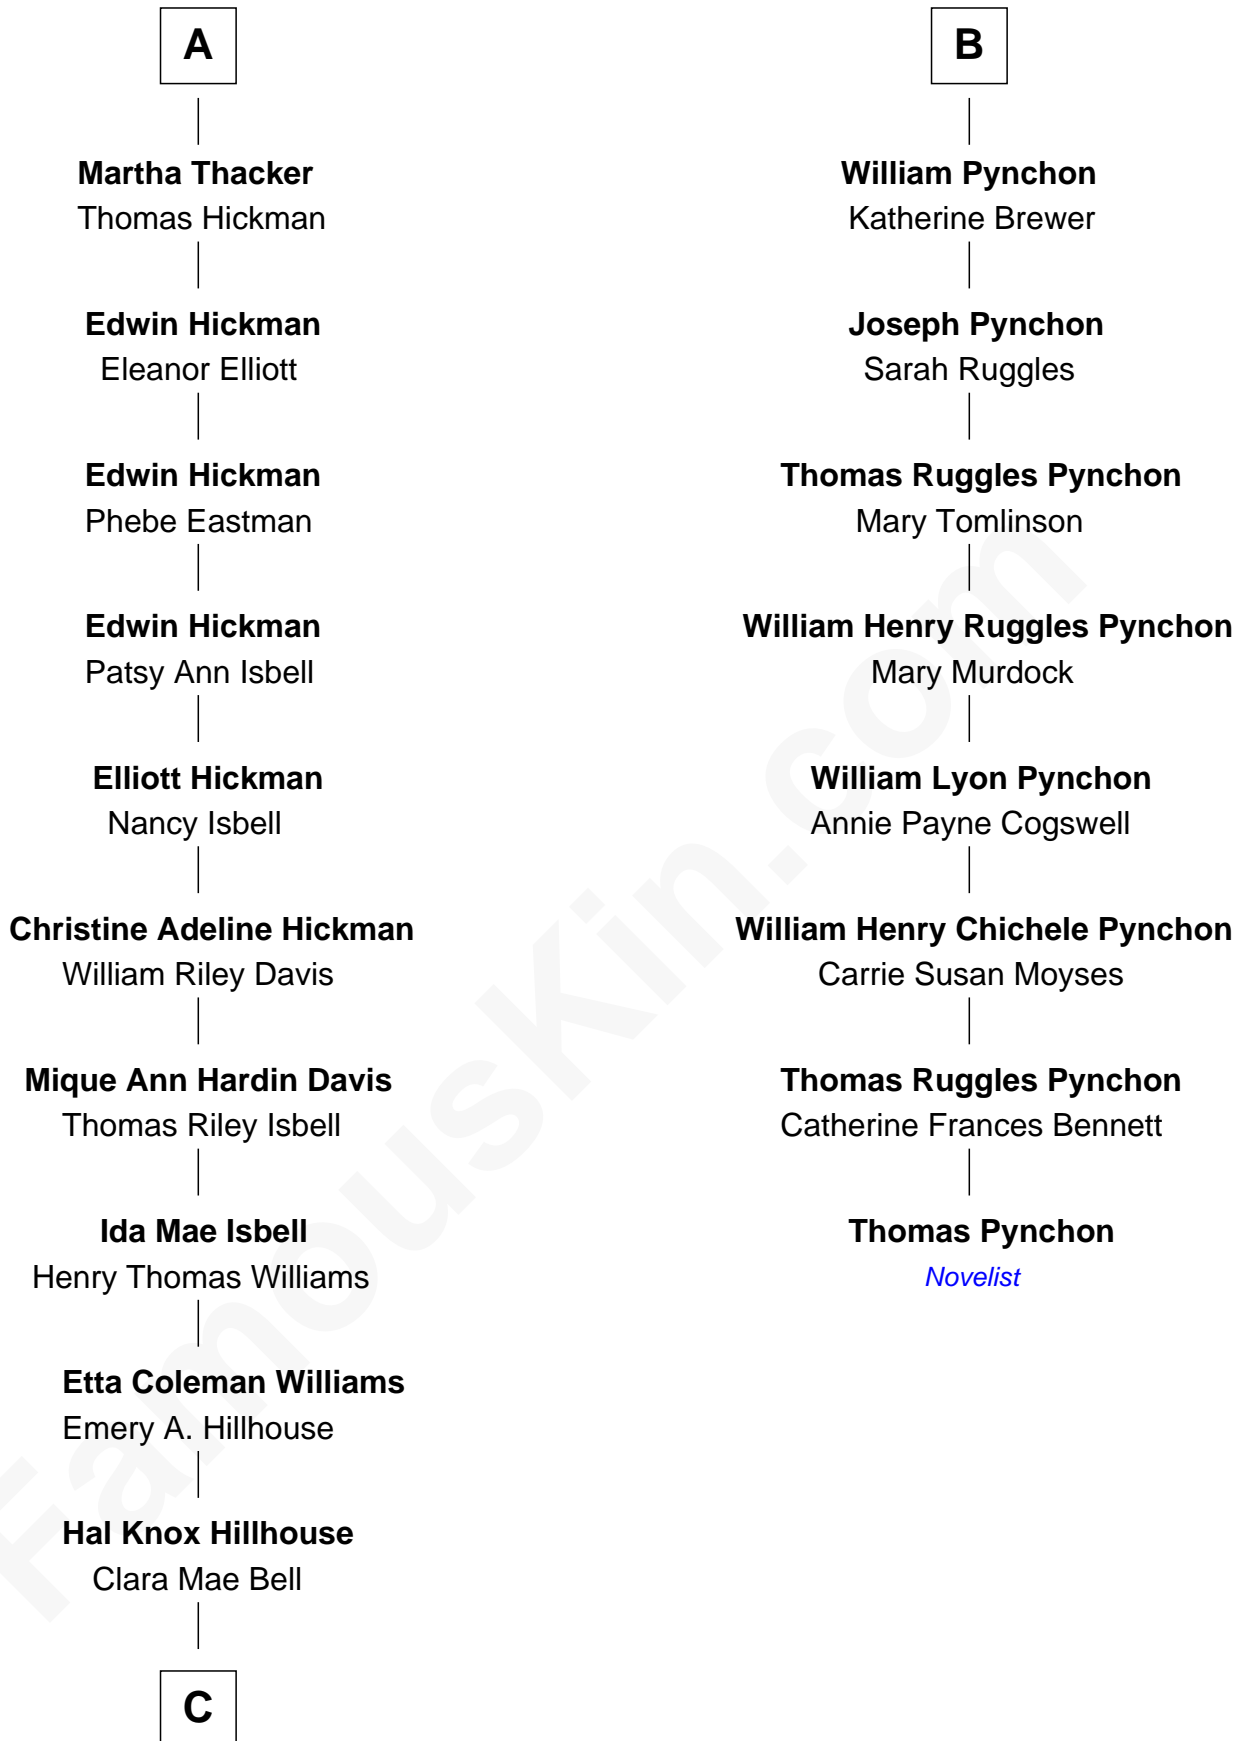

# FamousKin.com Relationship Chart of

**Brad Pitt**

*Movie Actor*

14th cousin 4 times removed of

**Thomas Pynchon**

*American Novelist*

**Sir John Savage**

Katherine Stanley

George Wyllys

**Amy Wyllys**

Maj. John Pynchon

**John Pynchon**

Margaret Hubbard

**B**

**C**

—  
**Jane Etta Hillhouse**