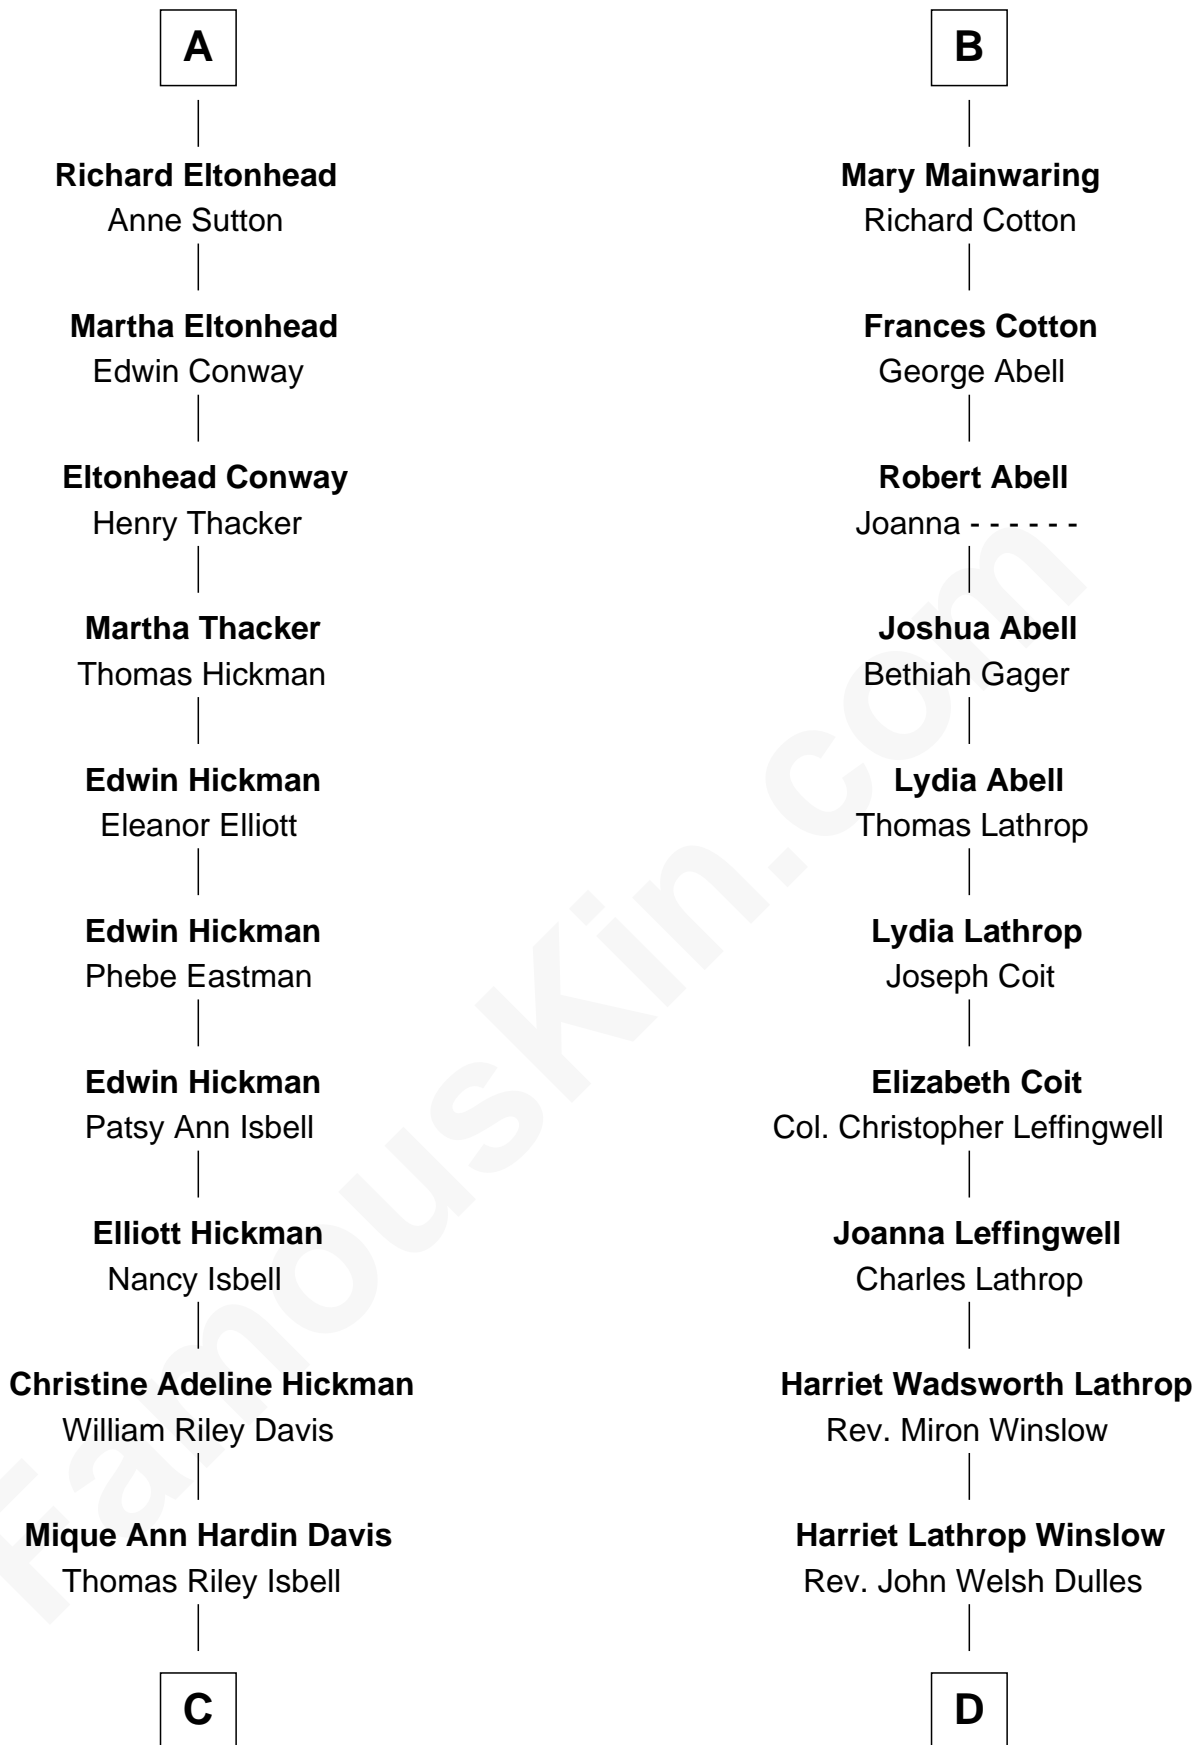

# FamousKin.com Relationship Chart of

**Brad Pitt**  
*Movie Actor*

18th cousin 3 times removed of

**John Foster Dulles**  
*52nd U.S. Secretary of State*

**Sir Richard Fitzalan**  
Elizabeth de Bohun

**Elizabeth Fitzalan**  
Sir Robert Goushill

**Joan Goushill**  
Sir Thomas Stanley

**Katherine Stanley**  
Sir John Savage

**Dulcia Savage**  
Sir Henry Bold

**Maud Bold**  
Thomas Gerard

**Jennet Gerard**  
Richard Eltonhead

**William Eltonhead**  
Anne Bowers

**A**

**Joan Fitzalan**  
Sir William Beauchamp

**Joan Beauchamp**  
James Butler

**Elizabeth Butler**  
John Talbot

**Ann Talbot**  
Sir Henry Vernon

**Elizabeth Vernon**  
Sir Robert Corbet

**Dorothy Corbet**  
Sir Richard Mainwaring

**Sir Arthur Mainwaring**  
Margaret Mainwaring

**B**

**C**

**Ida Mae Isbell**  
Henry Thomas Williams

**Etta Coleman Williams**  
Emery A. Hillhouse

**Hal Knox Hillhouse**  
Clara Mae Bell

**Jane Etta Hillhouse**  
William Alvin Pitt