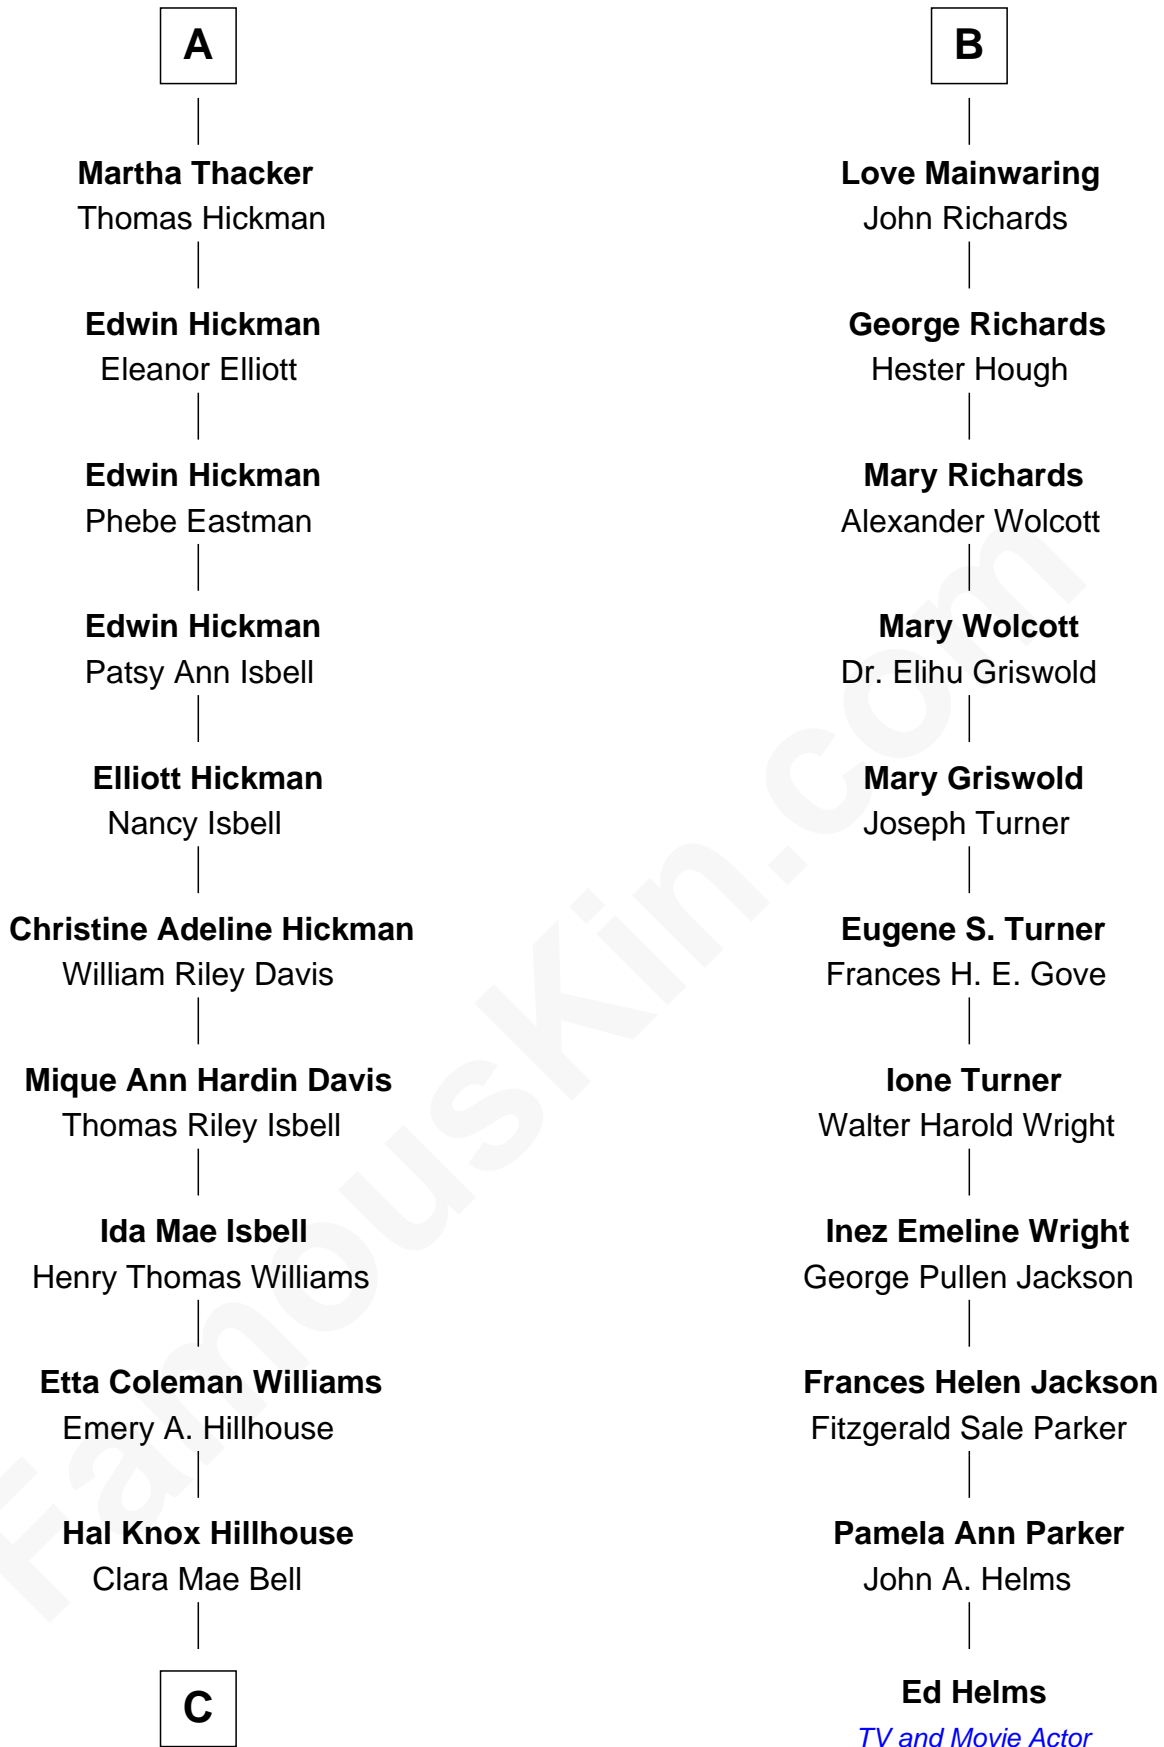

FamousKin.com Relationship Chart of

Brad Pitt

Movie Actor

17th cousin 1 time removed of

Ed Helms

TV and Movie Actor

Sir John Savage

Katherine Stanley

C

—
Jane Etta Hillhouse

William Alvin Pitt

—
Brad Pitt

Movie Actor

FamousKin.com