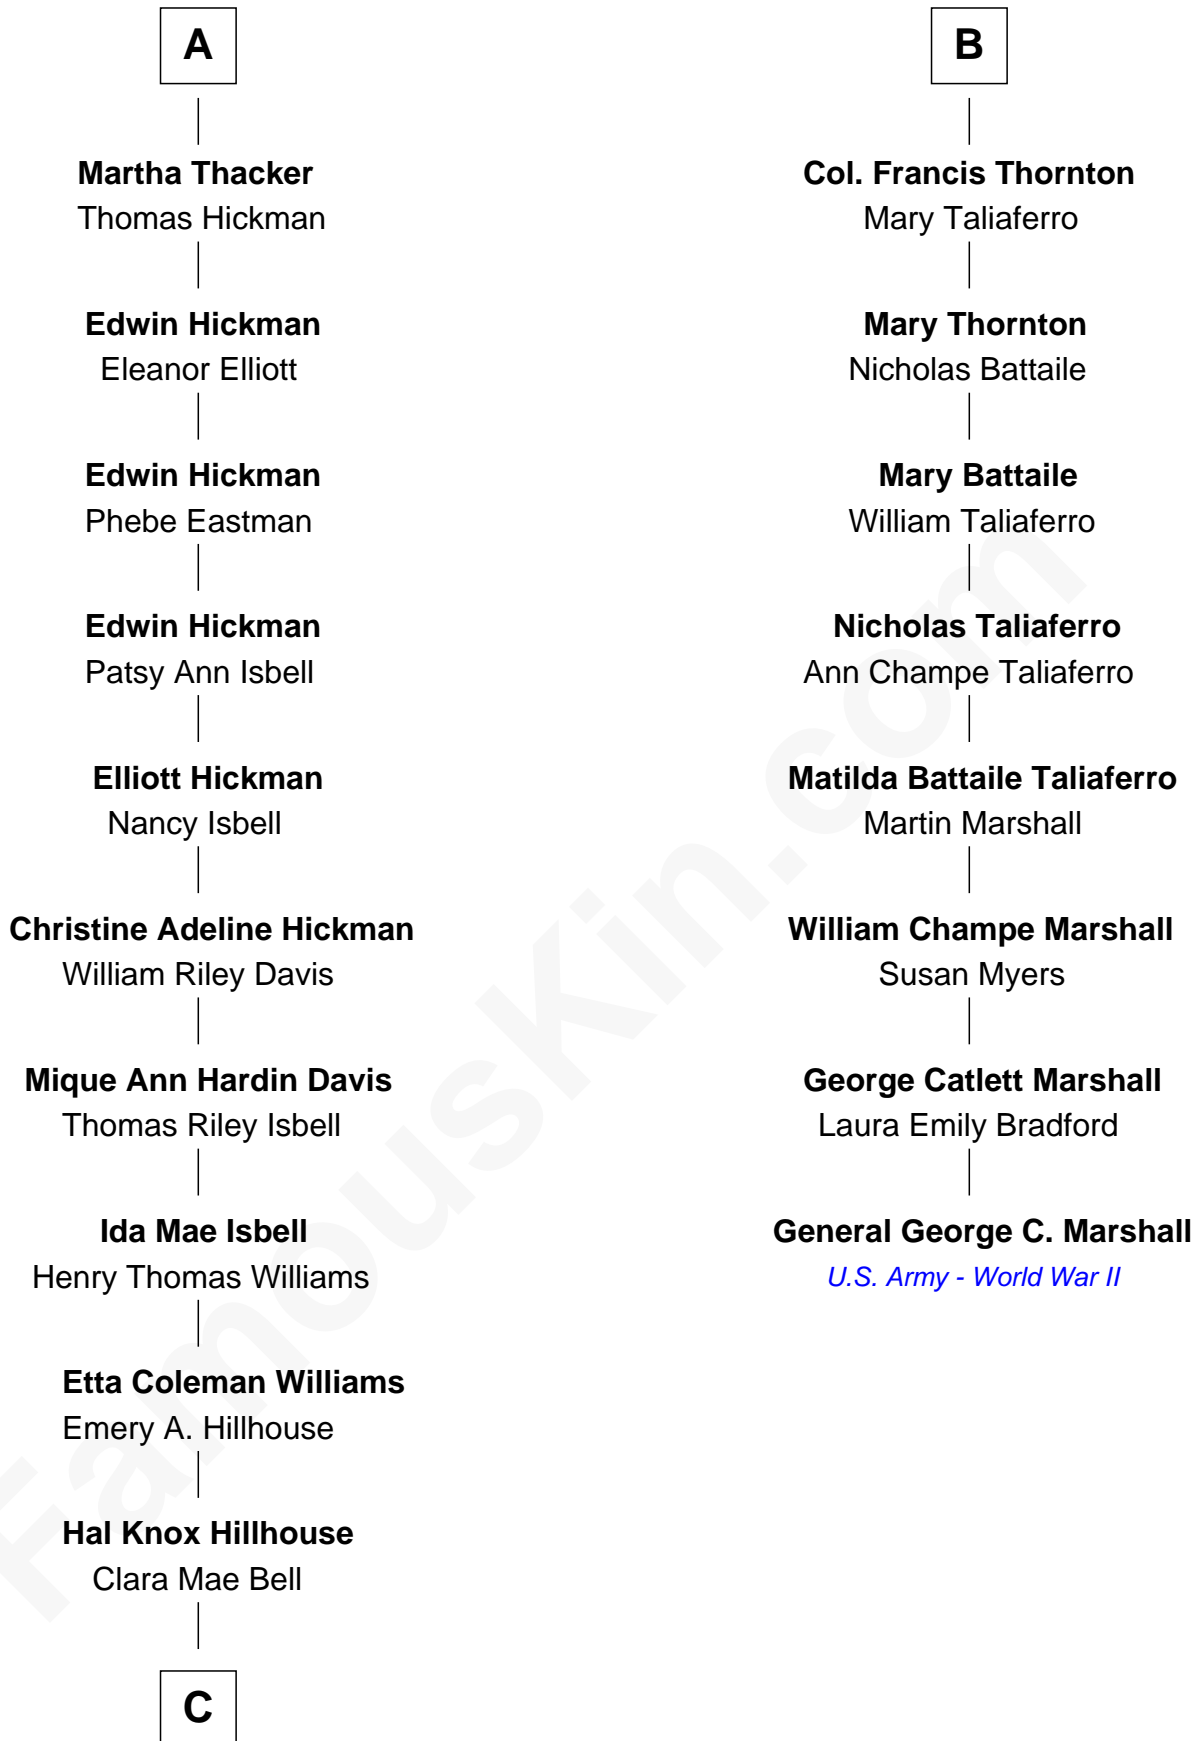

# FamousKin.com Relationship Chart of

**Brad Pitt**  
*Movie Actor*

14th cousin 4 times removed of

**General George C. Marshall**  
*Author of "The Marshall Plan"*

**Sir John Savage**  
Katherine Stanley

**C**

—  
**Jane Etta Hillhouse**

William Alvin Pitt

—  
**Brad Pitt**

*Movie Actor*

FamousKin.com