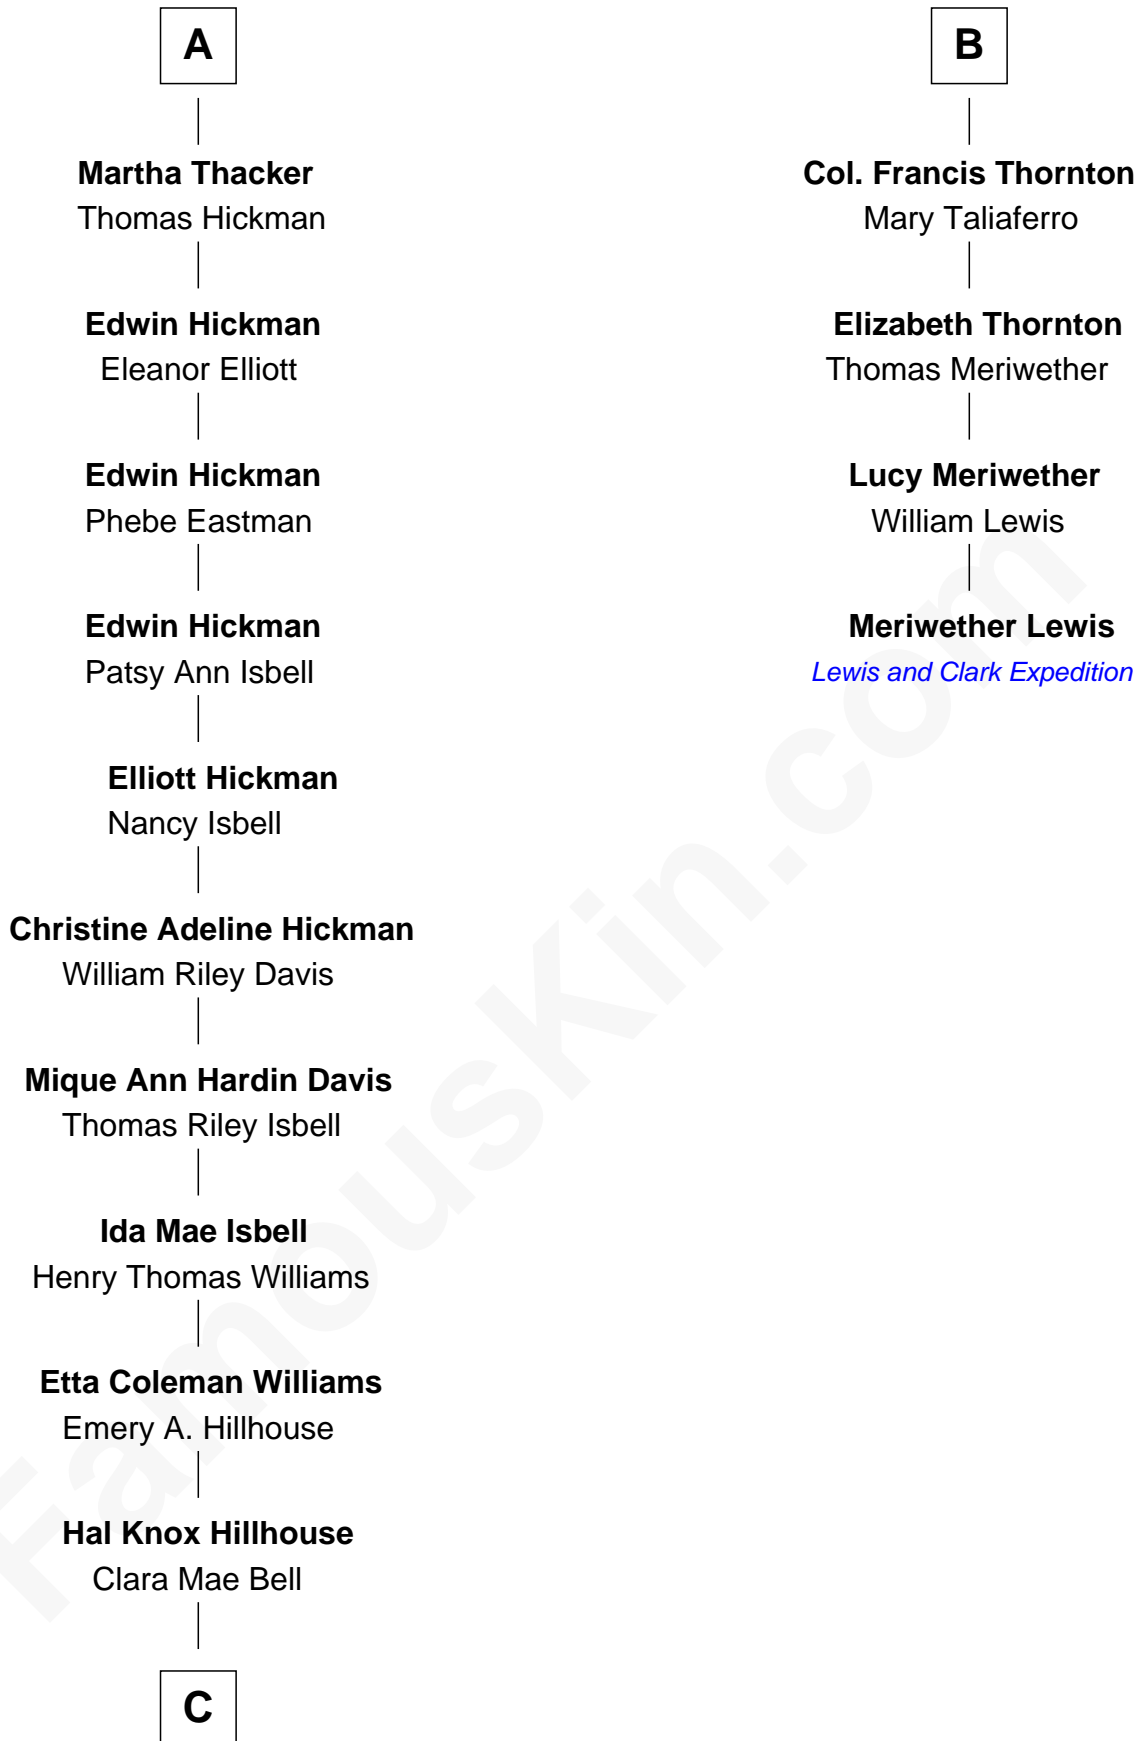

# FamousKin.com Relationship Chart of

**Brad Pitt**

*Movie Actor*

10th cousin 8 times removed of

**Meriwether Lewis**

*Lewis and Clark Expedition*

**Sir John Savage**

Katherine Stanley

**C**

—  
**Jane Etta Hillhouse**

William Alvin Pitt

—  
**Brad Pitt**

*Movie Actor*

FamousKin.com