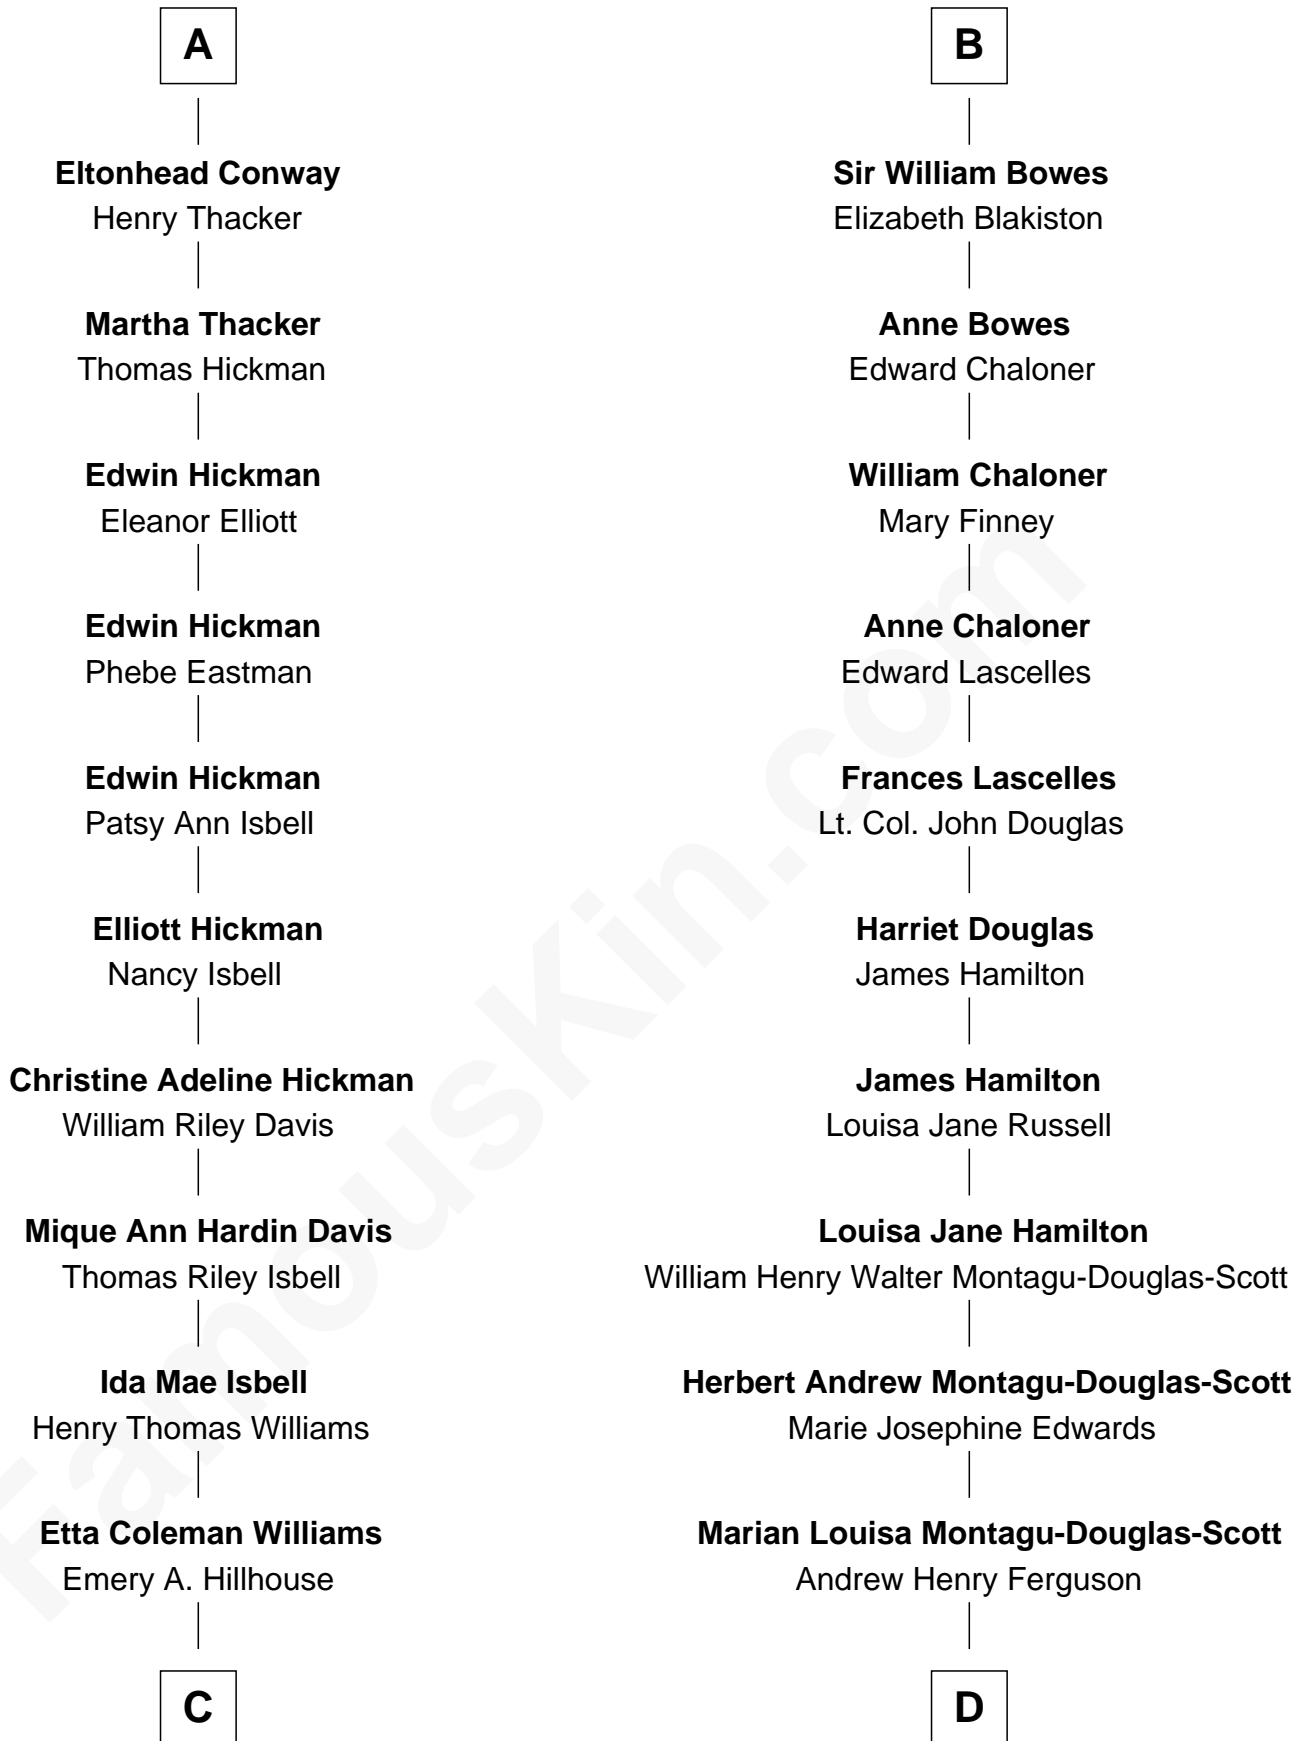

FamousKin.com Relationship Chart of

Brad Pitt

Movie Actor

18th cousin 1 time removed of

Sarah Ferguson

Duchess of York

Sir Thomas Stanley

Joan Goushill

Sir William Troutbeck

Adam Troutbeck

Joan Molyneux

Margaret Troutbeck

Sir John Talbot

Sir John Talbot

Frances Giffard

Jane Talbot

Sir George Bowes

Thomas Bowes

Anne Warcop

Thomas Bowes

Anne Maxton

B

FamousKin.com