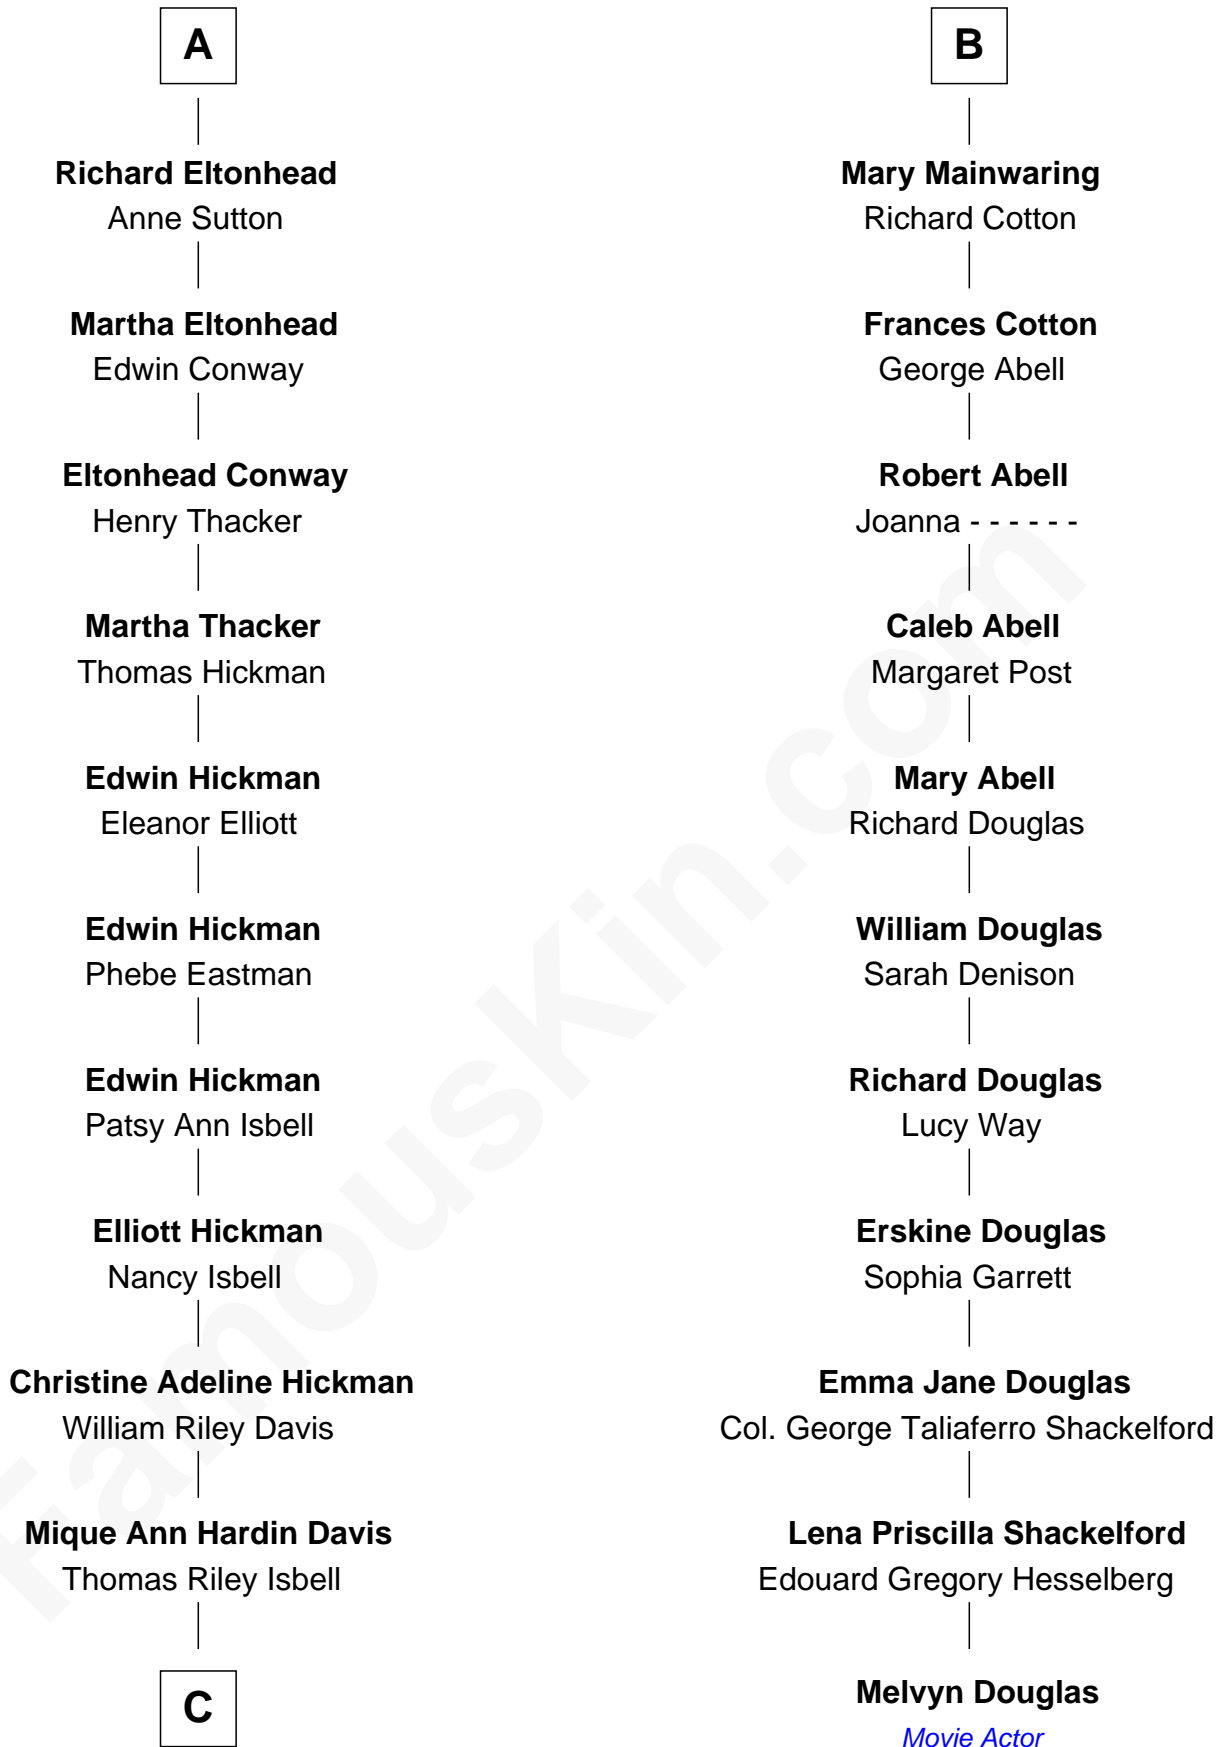

FamousKin.com Relationship Chart of

Brad Pitt

Movie Actor

17th cousin 4 times removed of

Melvyn Douglas

Movie Actor

Sir Richard Fitzalan

Elizabeth de Bohun

Sir Robert Corbet

Dorothy Corbet

Sir Richard Mainwaring

Sir Arthur Mainwaring

Margaret Mainwaring

B

C

Ida Mae Isbell
Henry Thomas Williams