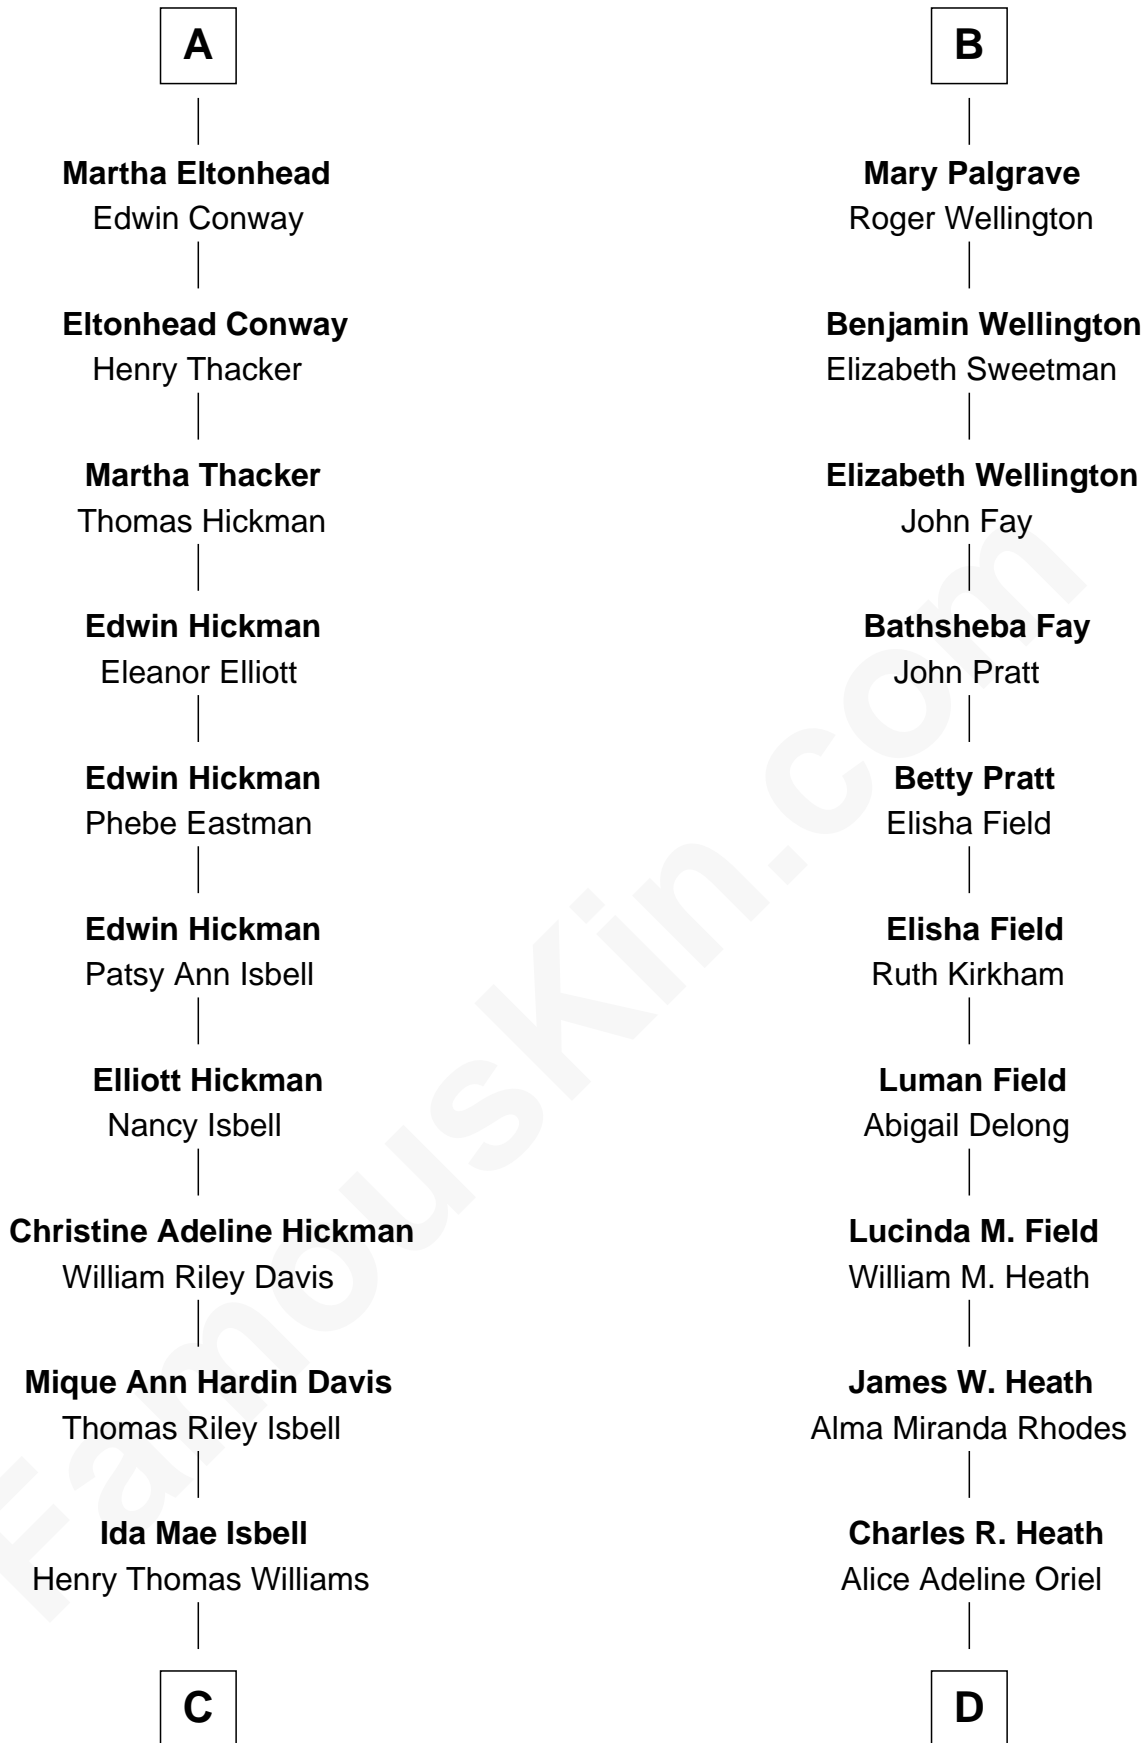

# FamousKin.com Relationship Chart of

**Brad Pitt**

*Movie Actor*

19th cousin 1 time removed of

**Sarah Palin**

*9th Governor of Alaska*

**Sir Robert Goushill**

Elizabeth Fitzalan

**Joan Goushill**  
Sir Thomas Stanley

**Katherine Stanley**  
Sir John Savage

**Dulcia Savage**  
Sir Henry Bold

**Maud Bold**  
Thomas Gerard

**Jennet Gerard**  
Richard Eltonhead

**William Eltonhead**  
Anne Bowers

**Richard Eltonhead**  
Anne Sutton

**A**

**Elizabeth Goushill**  
Sir Robert Wingfield

**Elizabeth Wingfield**  
Sir William Brandon

**Eleanor Brandon**  
John Glemham

**Anne Glemham**  
Henry Palgrave

**Thomas Palgrave**  
Alice Gunton

**Rev. Edward Palgrave**  
-----

**Dr. Richard Palgrave**  
Anna -----

**B**

FamousKin.com