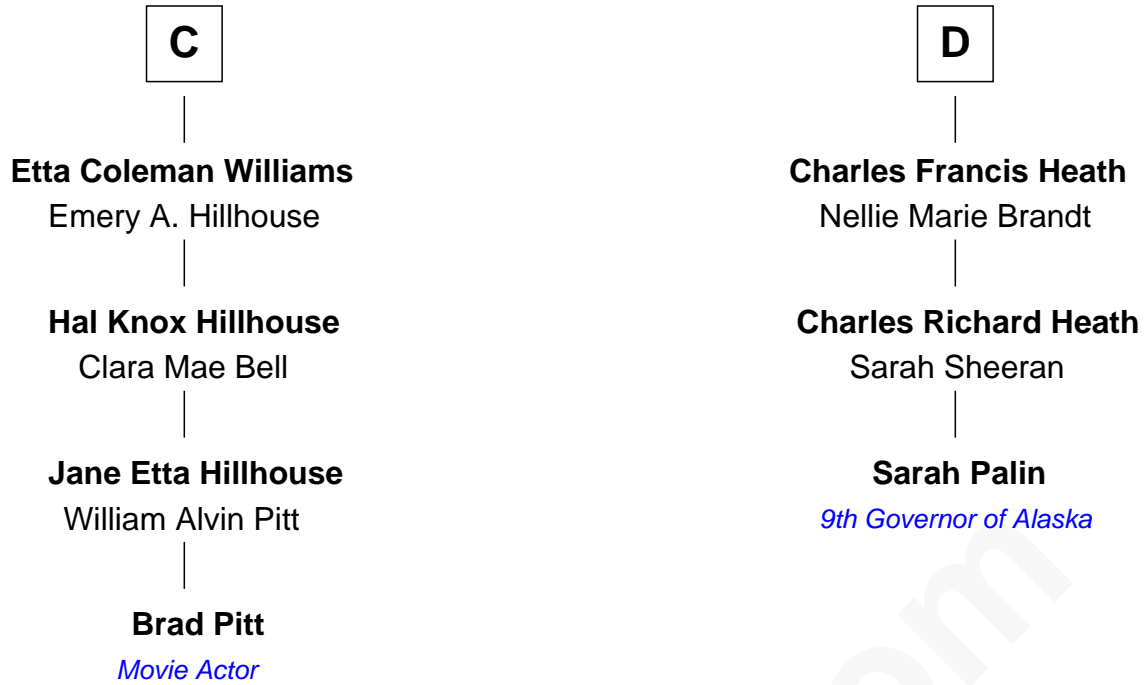

# FamousKin.com Relationship Chart of

**Brad Pitt**

*Movie Actor*

19th cousin 1 time removed of

**Sarah Palin**

*9th Governor of Alaska*

**Sir Robert Goushill**

Elizabeth Fitzalan

**Joan Goushill**  
Sir Thomas Stanley

**Katherine Stanley**  
Sir John Savage

**Dulcia Savage**  
Sir Henry Bold

**Maud Bold**  
Thomas Gerard

**Jennet Gerard**  
Richard Eltonhead

**William Eltonhead**  
Anne Bowers

**Richard Eltonhead**  
Anne Sutton

**A**

**Elizabeth Goushill**  
Sir Robert Wingfield

**Elizabeth Wingfield**  
Sir William Brandon

**Eleanor Brandon**  
John Glemham

**Anne Glemham**  
Henry Palgrave

**Thomas Palgrave**  
Alice Gunton

**Rev. Edward Palgrave**  
-----

**Dr. Richard Palgrave**  
Anna -----

**B**

FamousKin.com