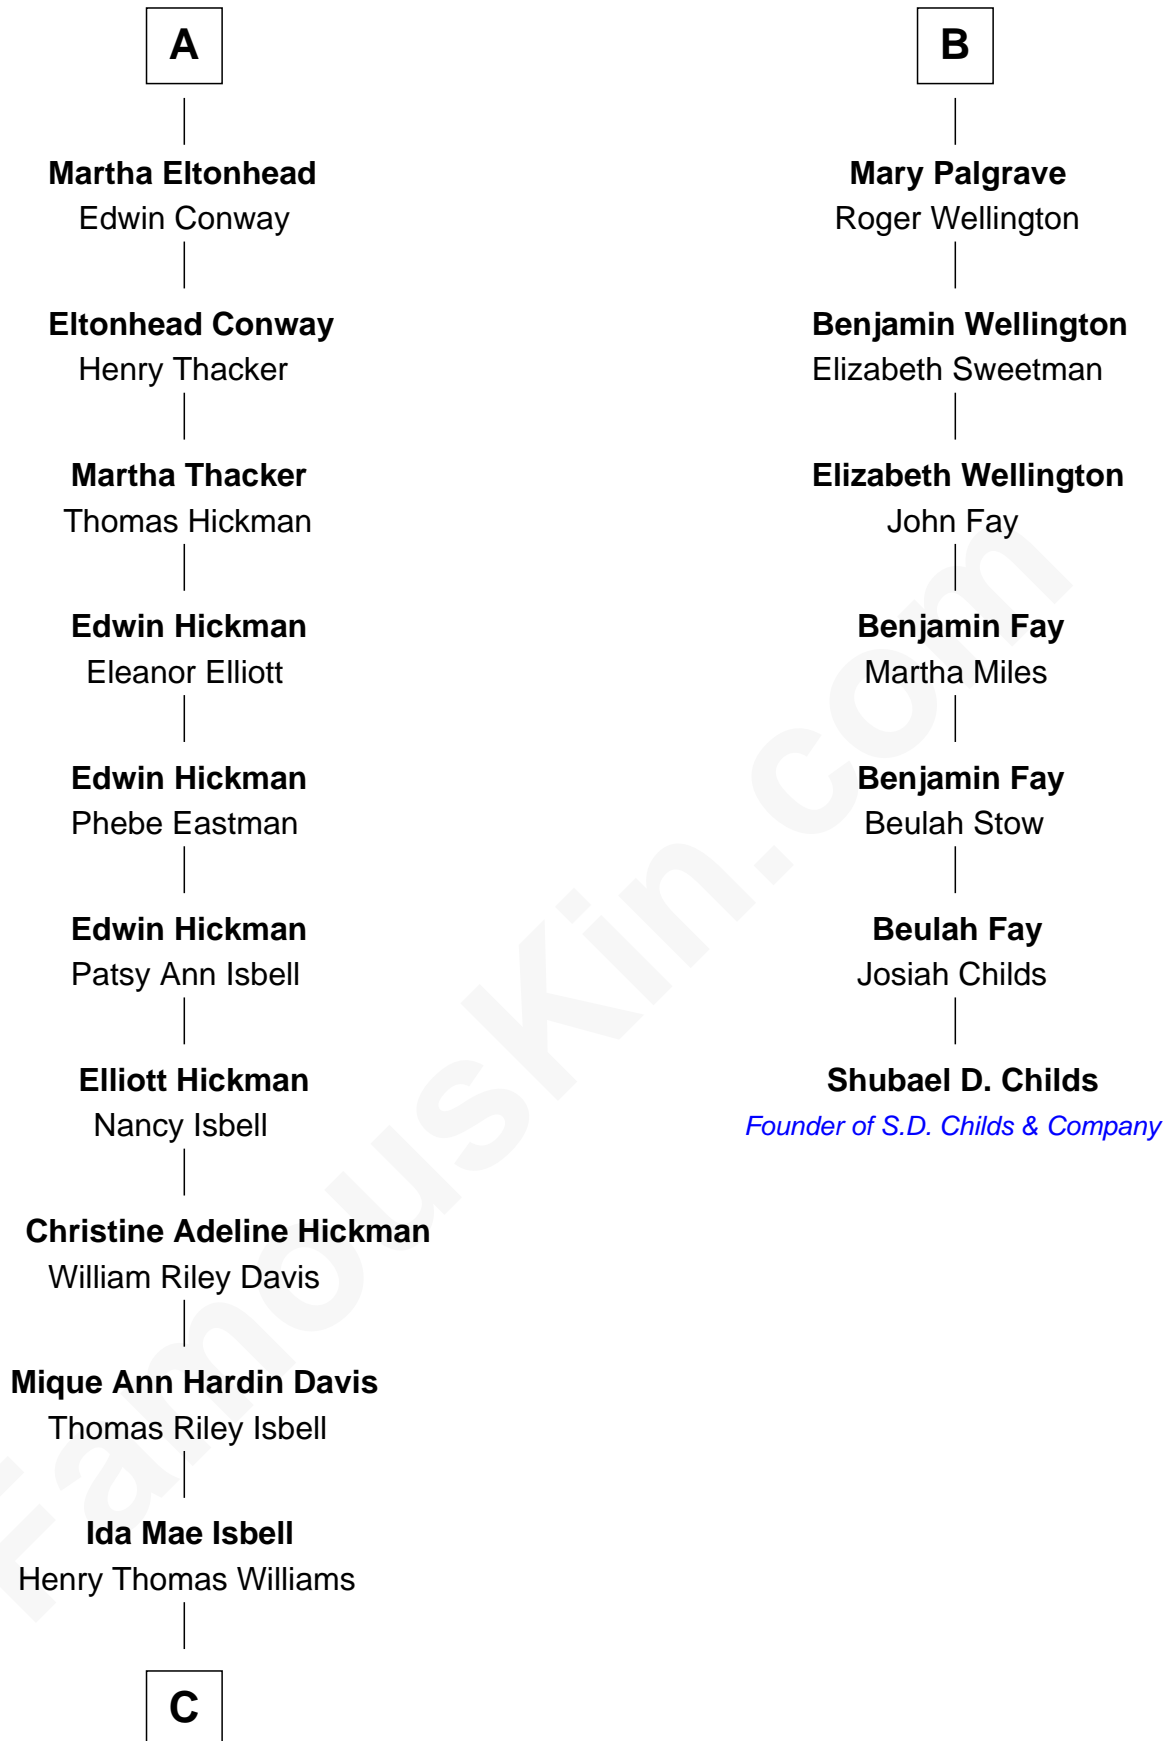

FamousKin.com Relationship Chart of

Brad Pitt
Movie Actor

13th cousin 7 times removed of

Shubael D. Childs
Founder of S.D. Childs & Company

Sir Robert Goushill
Elizabeth Fitzalan

Joan Goushill
Sir Thomas Stanley

Katherine Stanley
Sir John Savage

Dulcia Savage
Sir Henry Bold

Maud Bold
Thomas Gerard

Jennet Gerard
Richard Eltonhead

William Eltonhead
Anne Bowers

Richard Eltonhead
Anne Sutton

A

Elizabeth Goushill
Sir Robert Wingfield

Elizabeth Wingfield
Sir William Brandon

Eleanor Brandon
John Glemham

Anne Glemham
Henry Palgrave

Thomas Palgrave
Alice Gunton

Rev. Edward Palgrave

Dr. Richard Palgrave
Anna -----

B

FamousKin.com