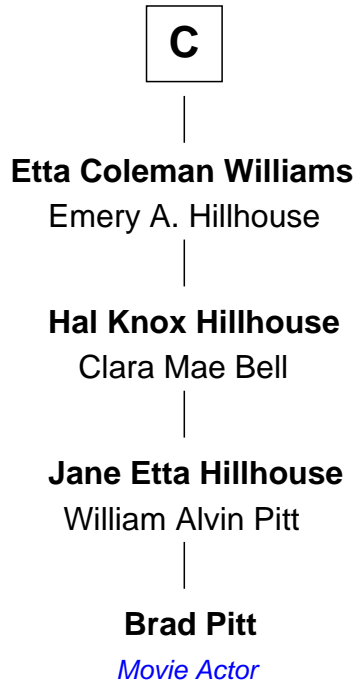

# FamousKin.com Relationship Chart of

**Brad Pitt**

*Movie Actor*

13th cousin 7 times removed of

**Harriet Martineau**

*Author of The Hour and the Man*

**Sir Nicholas Harington**

Isabel English

**Sir William Harington**

Margaret de Neville

**Agnes Harington**

Sir Alexander Radcliffe

**Isabel Radcliffe**

Sir James Harington

**Anne Harington**

Sir William Stanley

Richard Sherburne

**Richard Sherburne**

Alice Hamerton

**Sir Robert Sherburne**

Joan Radcliffe

**Elizabeth Sherburne**

Sir Thomas Fairfax

**Sir Thomas Fairfax**

Agnes Gascoigne

**William Fairfax**

**John Fairfax**

Mary Birch

**B**

FamousKin.com