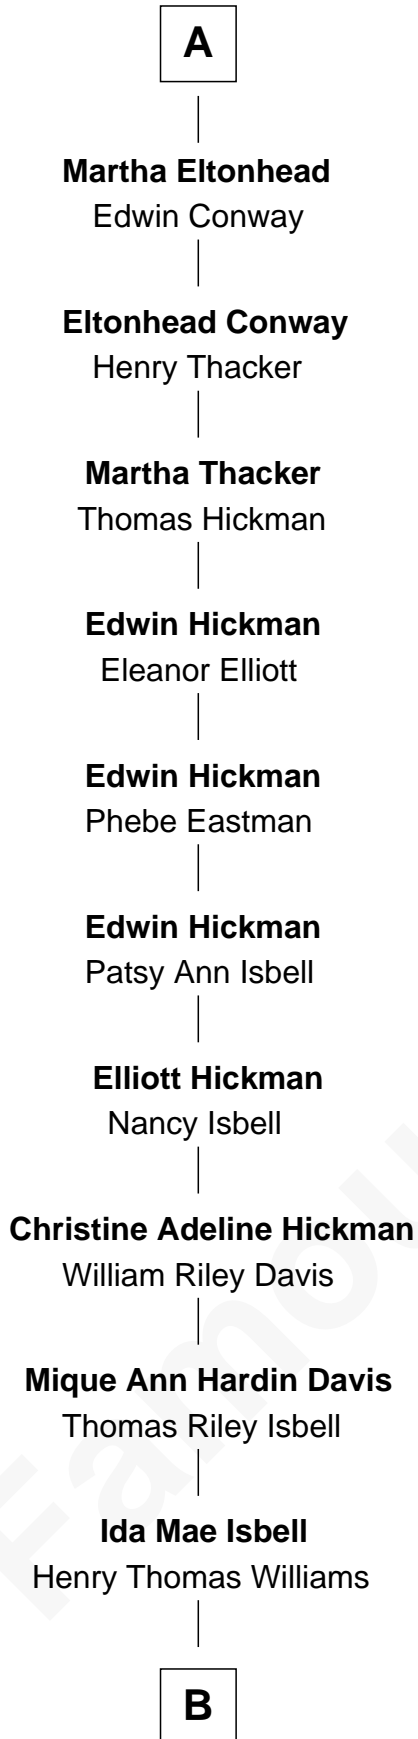

FamousKin.com Relationship Chart of

Brad Pitt

Movie Actor

4th cousin 16 times removed of

Anne Boleyn

2nd Wife of King Henry VIII

Elizabeth Fitzalan

with husband
Sir Robert Goushill

with husband
Sir Thomas Mowbray

Joan Goushill
Sir Thomas Stanley

Margaret Mowbray
Sir Robert Howard

Katherine Stanley
Sir John Savage

Sir John Howard
Katherine Moleyns

Dulcia Savage
Sir Henry Bold

Sir Thomas Howard
Elizabeth Tilney

Maud Bold
Thomas Gerard

Elizabeth Howard
Thomas Boleyn

Jennet Gerard
Richard Eltonhead

Anne Boleyn
Wife of King Henry VIII

William Eltonhead
Anne Bowers

Richard Eltonhead
Anne Sutton

A

FamousKin.com