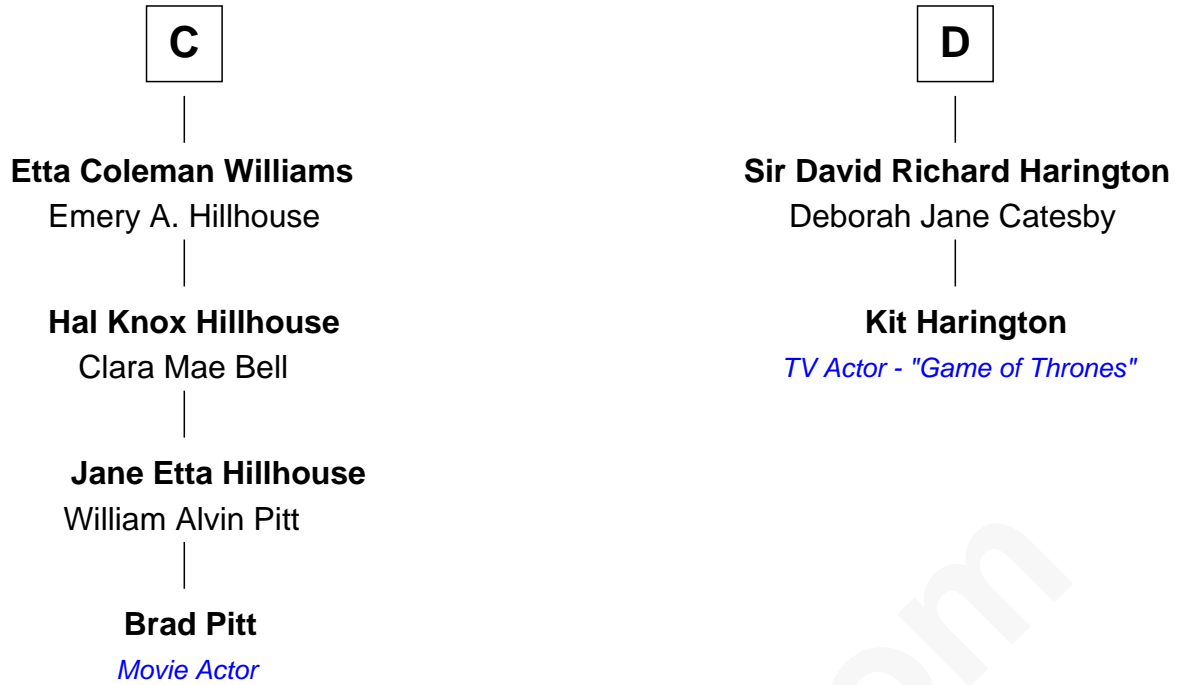

FamousKin.com Relationship Chart of

Brad Pitt
Movie Actor

18th cousin 2 times removed of

Kit Harington

TV Actor - "Game of Thrones"

Sir Robert Goushill
Elizabeth Fitzalan

Joan Goushill
Sir Thomas Stanley

Katherine Stanley
Sir John Savage

Anne Brandon
Nicholas Sidney

Sir William Sidney
Anne Pagenham

Lucy Sidney
Sir James Harington

Sir James Harington
Frances Sapcote

Sir Edward Harington
Margery D'Oyley

B

FamousKin.com