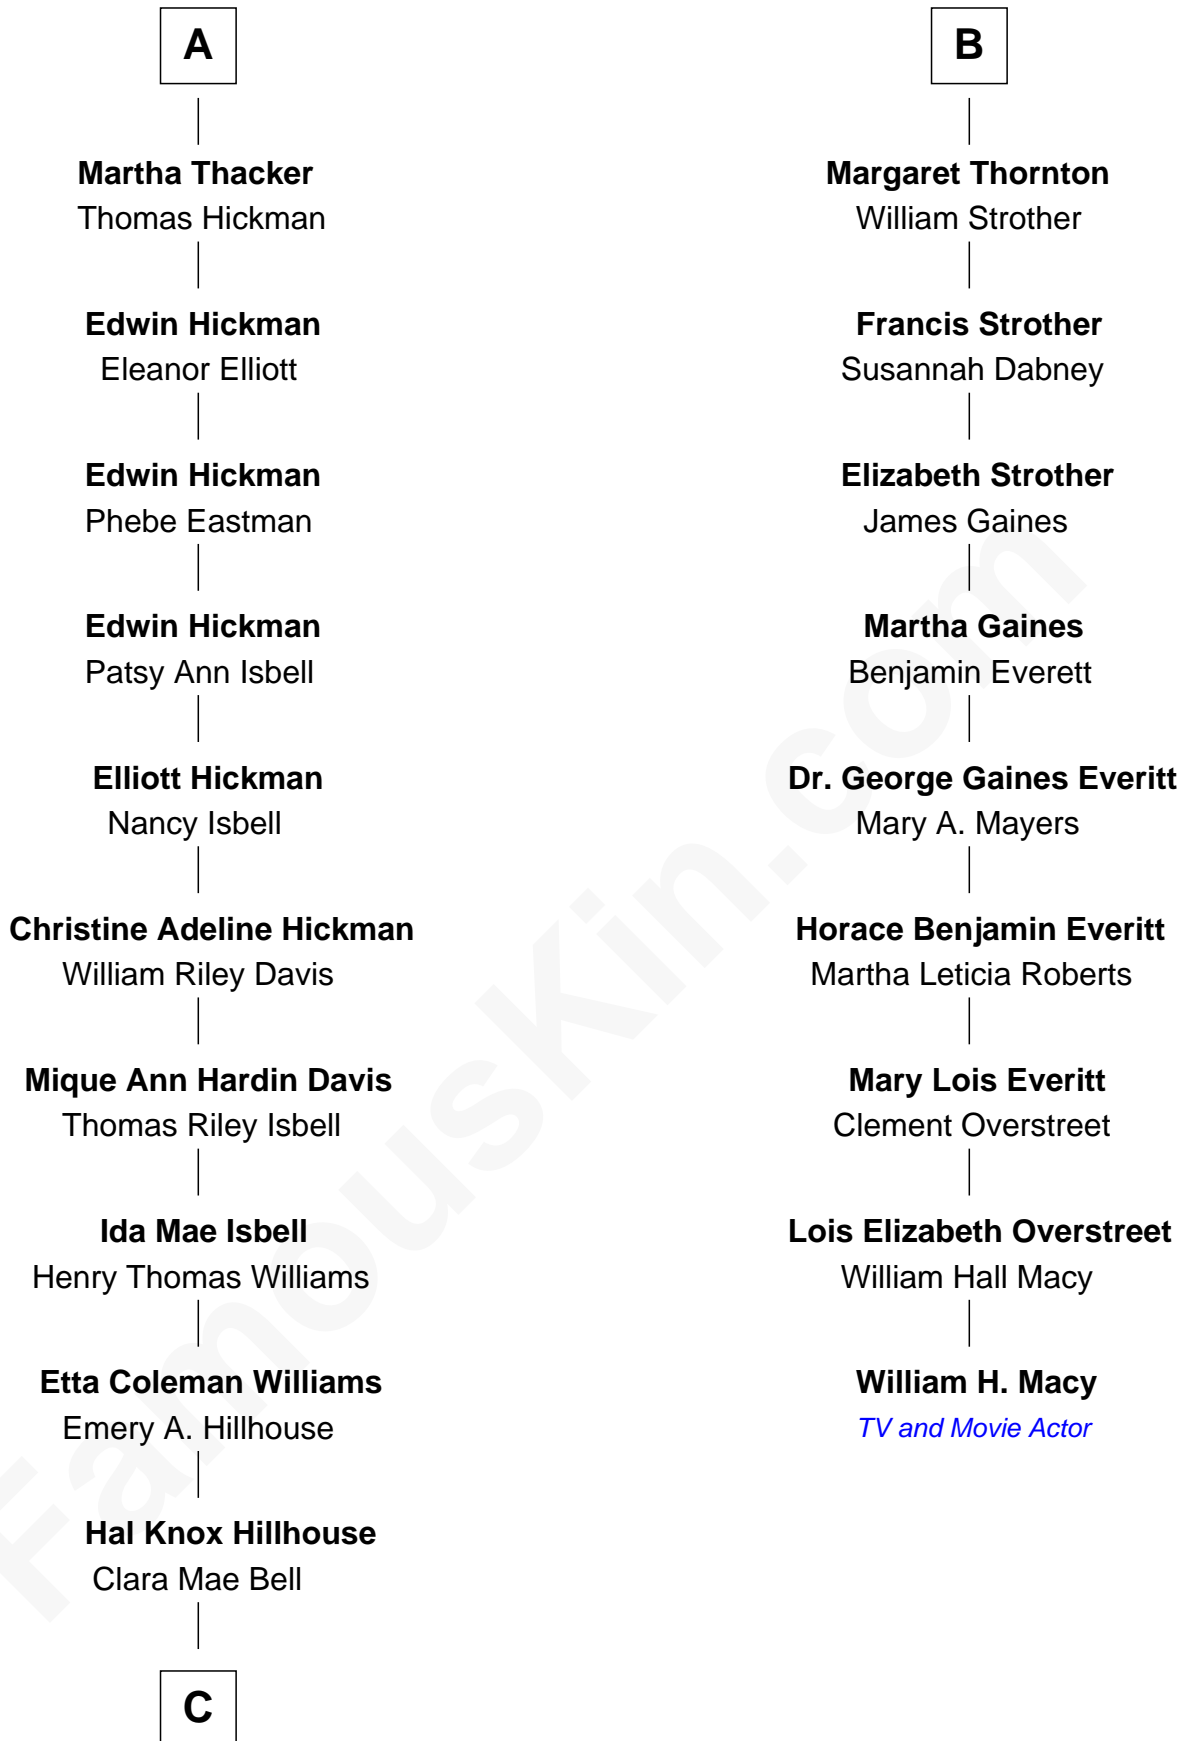

FamousKin.com Relationship Chart of

Brad Pitt
Movie Actor

15th cousin 3 times removed of

William H. Macy
TV and Movie Actor

Sir John Savage
Katherine Stanley

C

—
Jane Etta Hillhouse

William Alvin Pitt