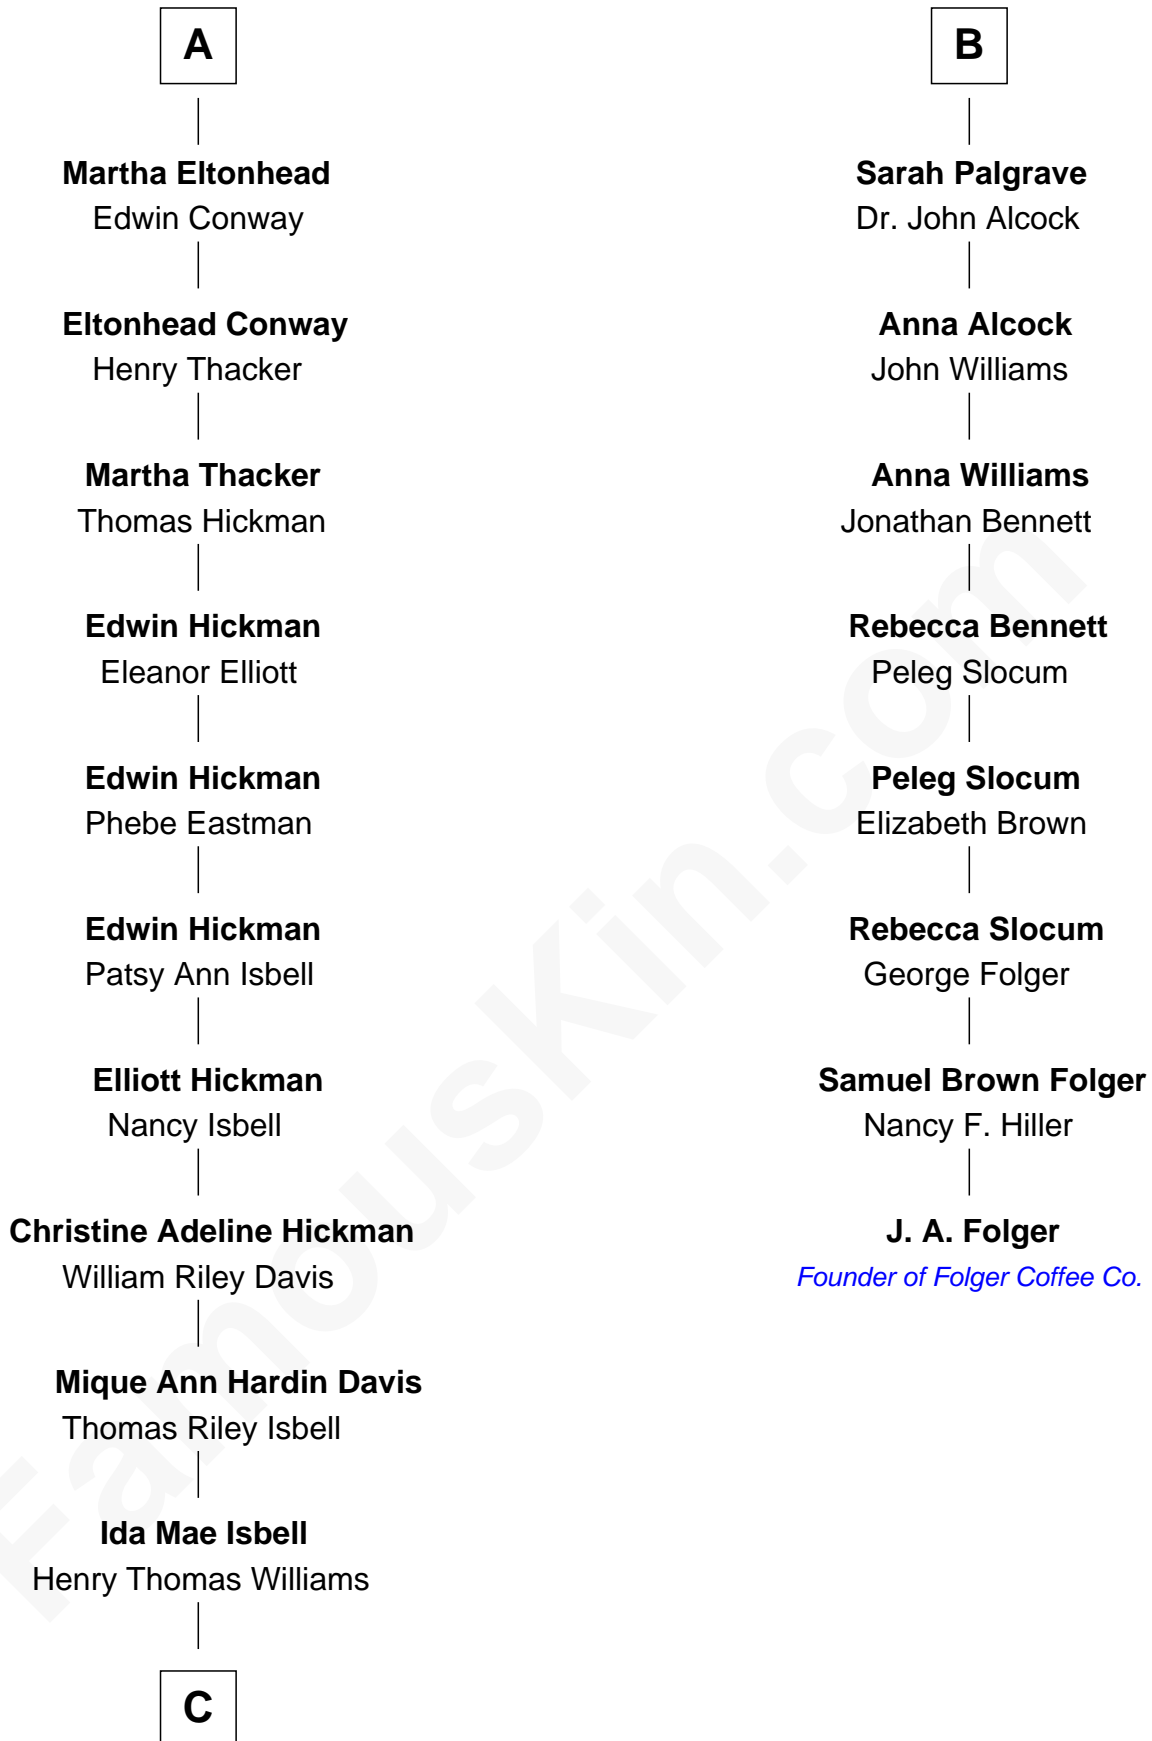

FamousKin.com Relationship Chart of

Brad Pitt
Movie Actor

14th cousin 6 times removed of

J. A. Folger

Founder of Folger Coffee Company

Sir Robert Goushill
Elizabeth Fitzalan

Joan Goushill
Sir Thomas Stanley

Katherine Stanley
Sir John Savage

Dulcia Savage
Sir Henry Bold

Maud Bold
Thomas Gerard

Jennet Gerard
Richard Eltonhead

William Eltonhead
Anne Bowers

Richard Eltonhead
Anne Sutton

A

Elizabeth Goushill
Sir Robert Wingfield

Elizabeth Wingfield
Sir William Brandon

Eleanor Brandon
John Glemham

Anne Glemham
Henry Palgrave

Thomas Palgrave
Alice Gunton

Rev. Edward Palgrave

Dr. Richard Palgrave
Anna -----

B

FamousKin.com