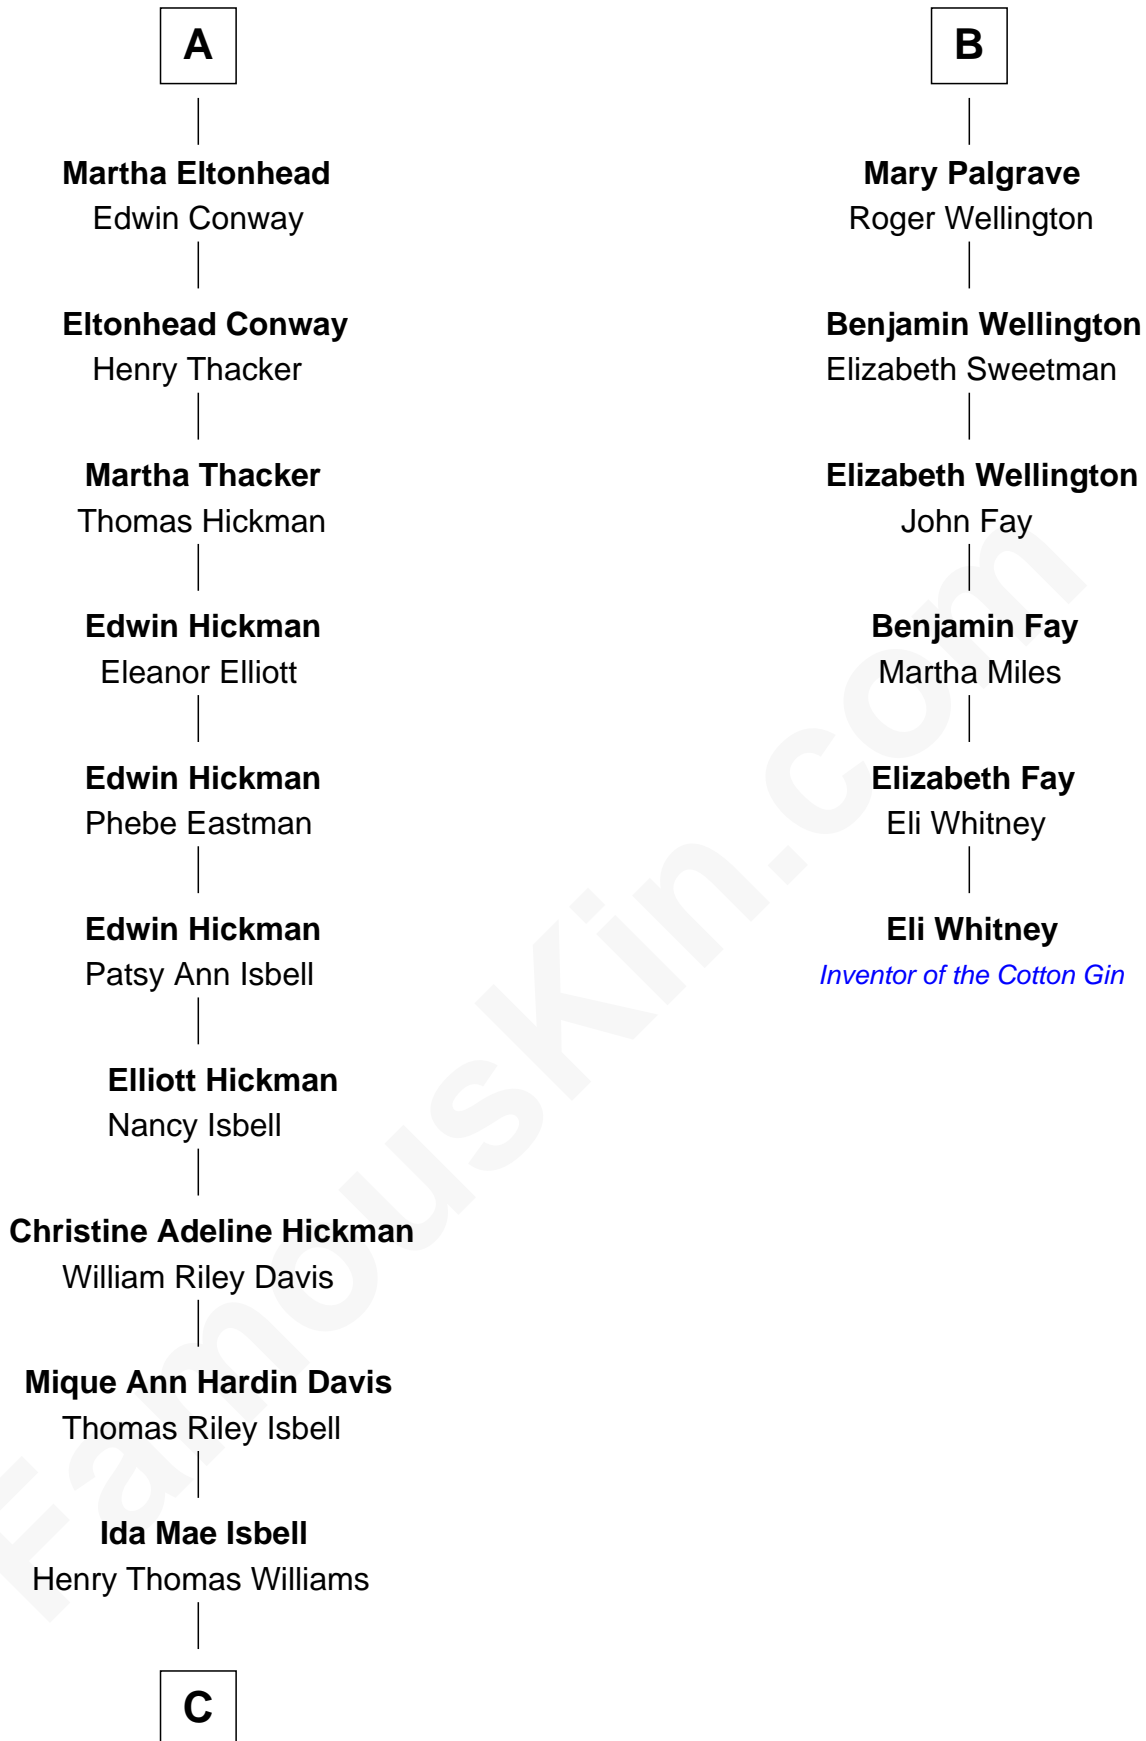

FamousKin.com Relationship Chart of

Brad Pitt
Movie Actor

12th cousin 8 times removed of

Eli Whitney

Inventor of the Cotton Gin

Sir Robert Goushill
Elizabeth Fitzalan

Joan Goushill
Sir Thomas Stanley

Katherine Stanley
Sir John Savage

Dulcia Savage
Sir Henry Bold

Maud Bold
Thomas Gerard

Jennet Gerard
Richard Eltonhead

William Eltonhead
Anne Bowers

Richard Eltonhead
Anne Sutton

A

Elizabeth Goushill
Sir Robert Wingfield

Elizabeth Wingfield
Sir William Brandon

Eleanor Brandon
John Glemham

Anne Glemham
Henry Palgrave

Thomas Palgrave
Alice Gunton

Rev. Edward Palgrave

Dr. Richard Palgrave
Anna -----

B

FamousKin.com