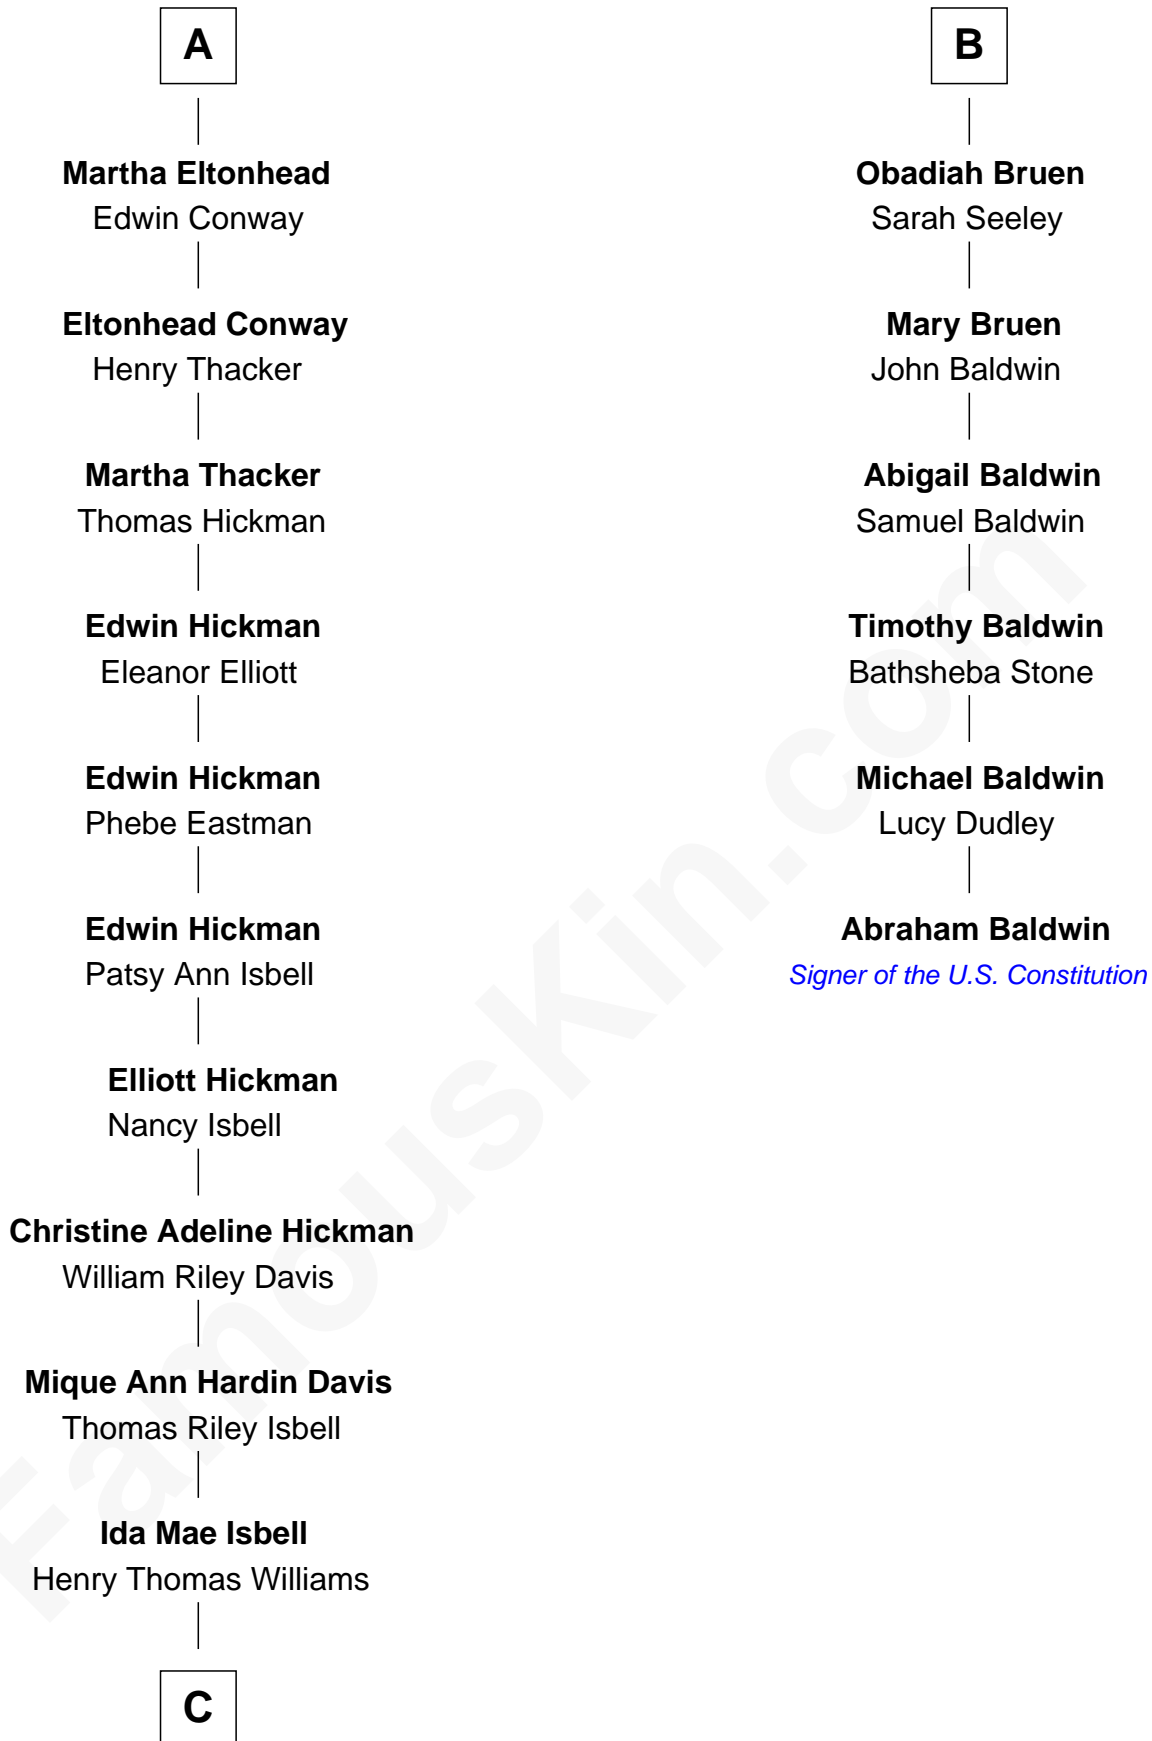

FamousKin.com Relationship Chart of

Brad Pitt
Movie Actor

12th cousin 8 times removed of

Abraham Baldwin
Signer of the U.S. Constitution

Sir John Savage
Maud de Swinnerton

FamousKin.com