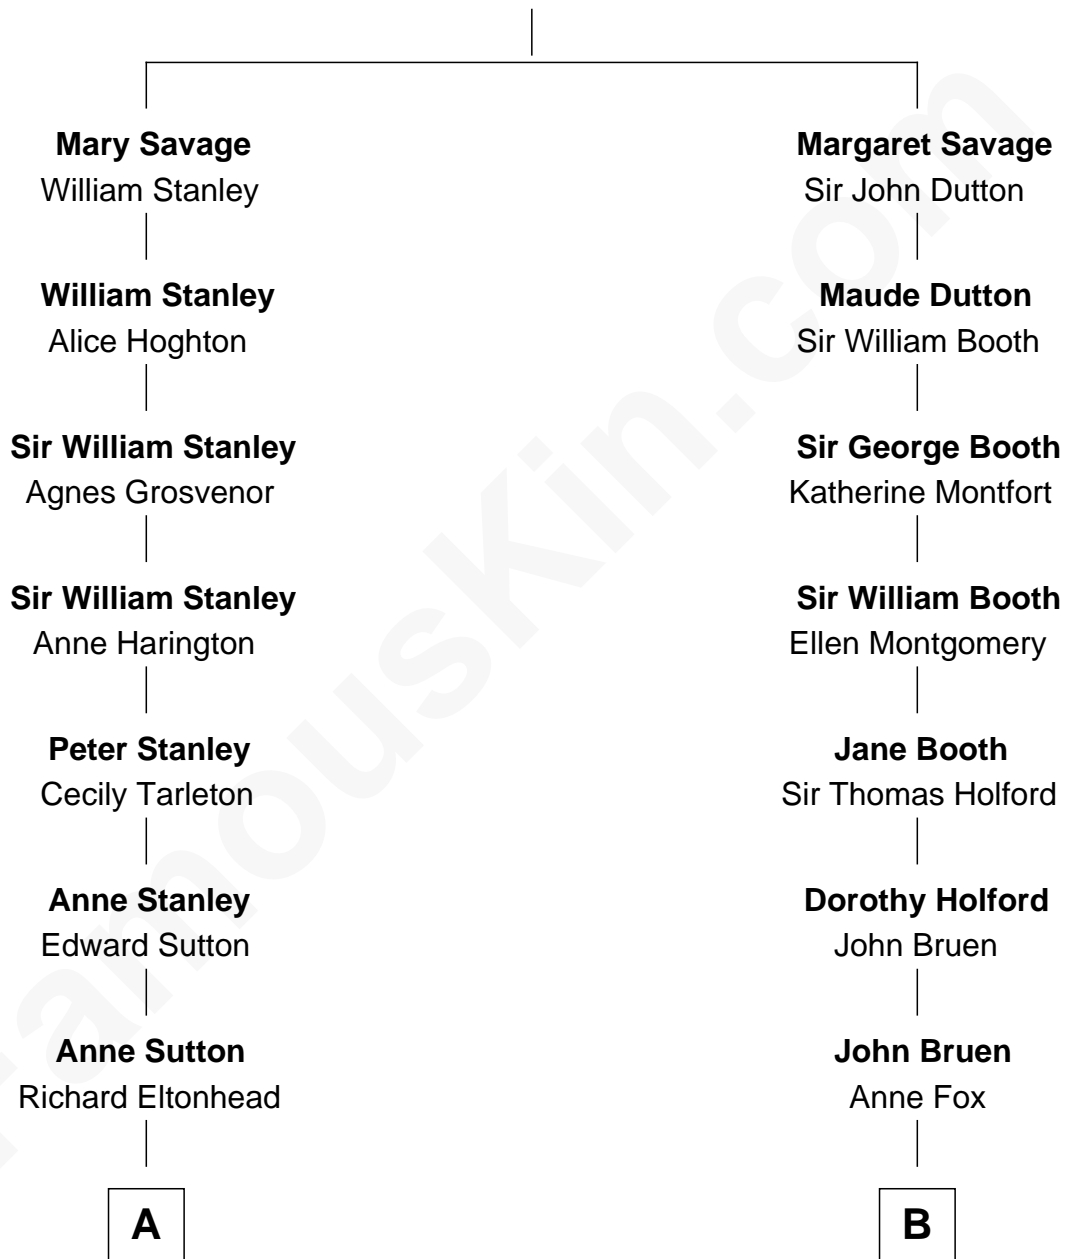

# FamousKin.com Relationship Chart of

**Brad Pitt**

*Movie Actor*

19th cousin 1 time removed of

**Treat Williams**

*TV & Movie Actor*

**Sir John Savage**  
Maud de Swinnerton

FamousKin.com