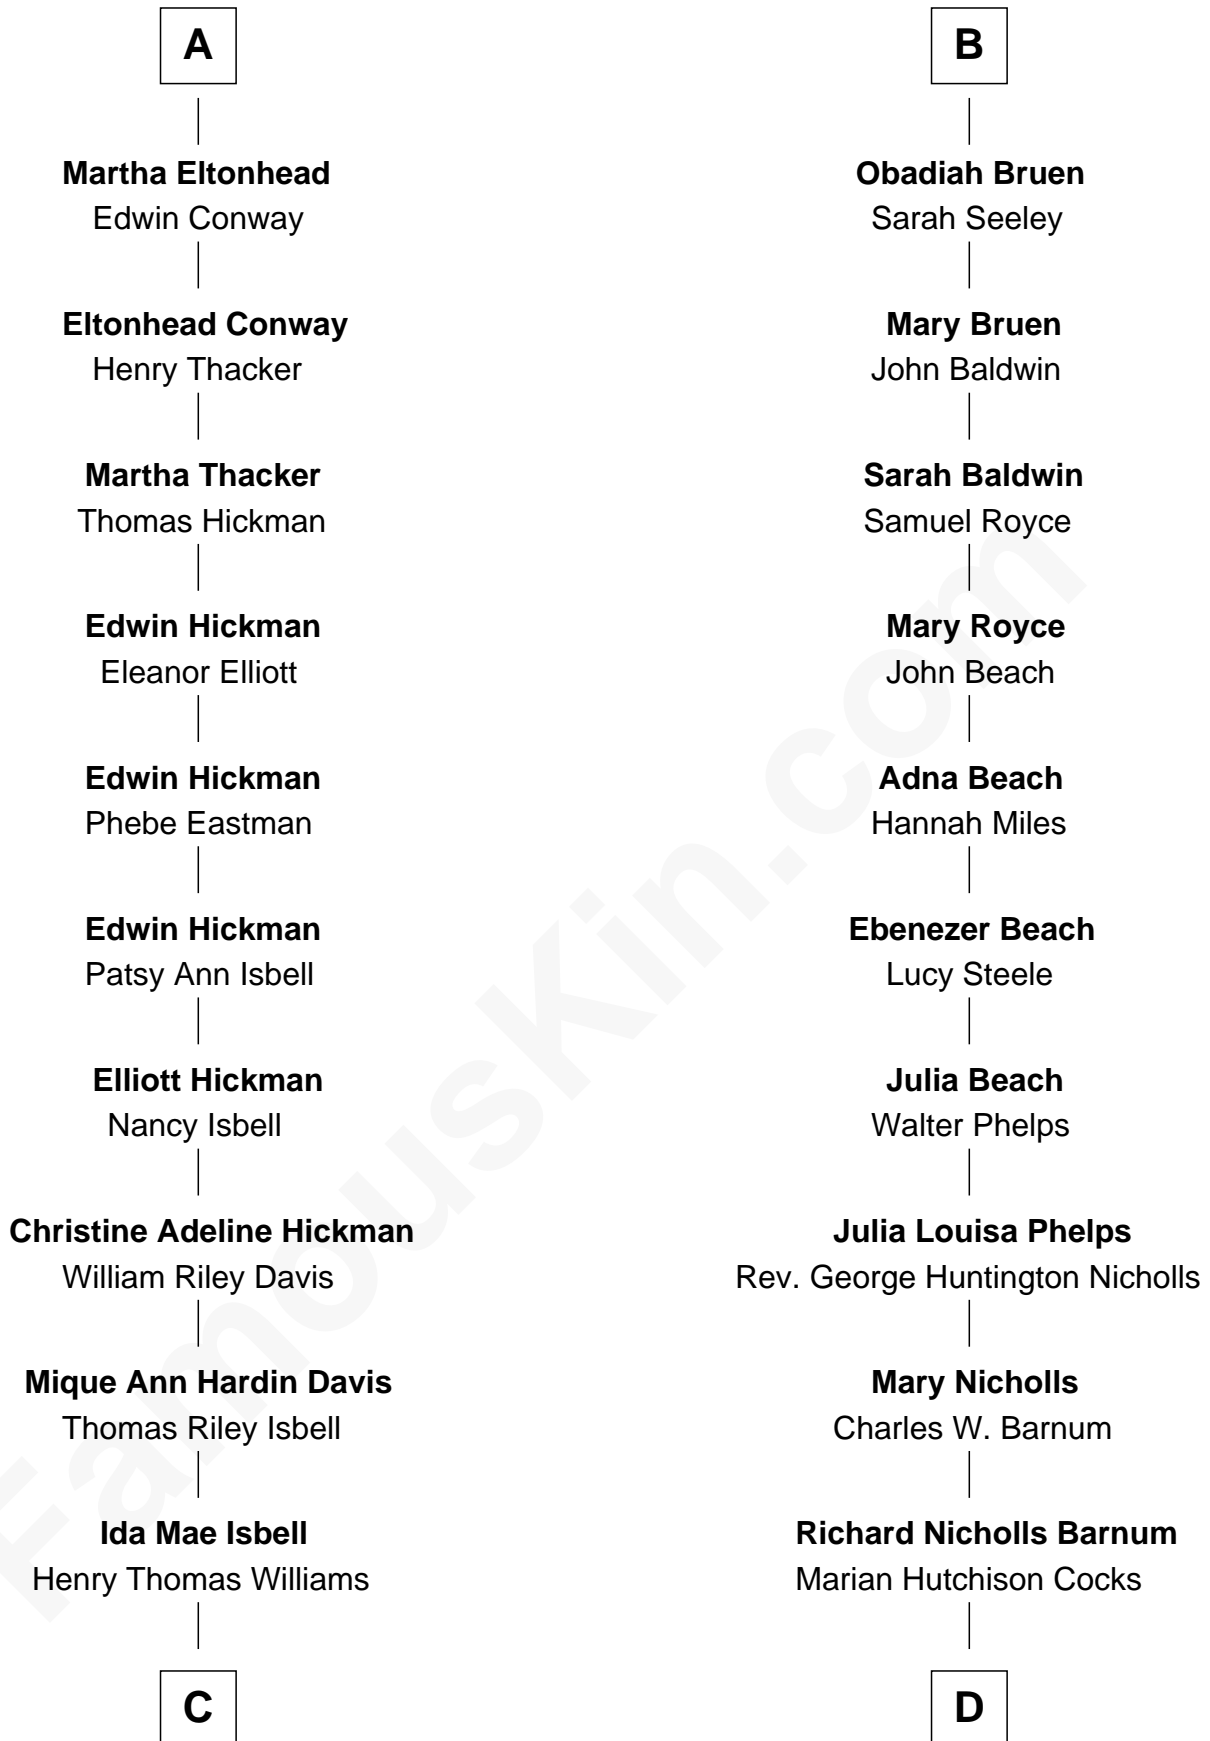

# FamousKin.com Relationship Chart of

**Brad Pitt**

*Movie Actor*

19th cousin 1 time removed of

**Treat Williams**

*TV & Movie Actor*

**Sir John Savage**  
Maud de Swinnerton

FamousKin.com