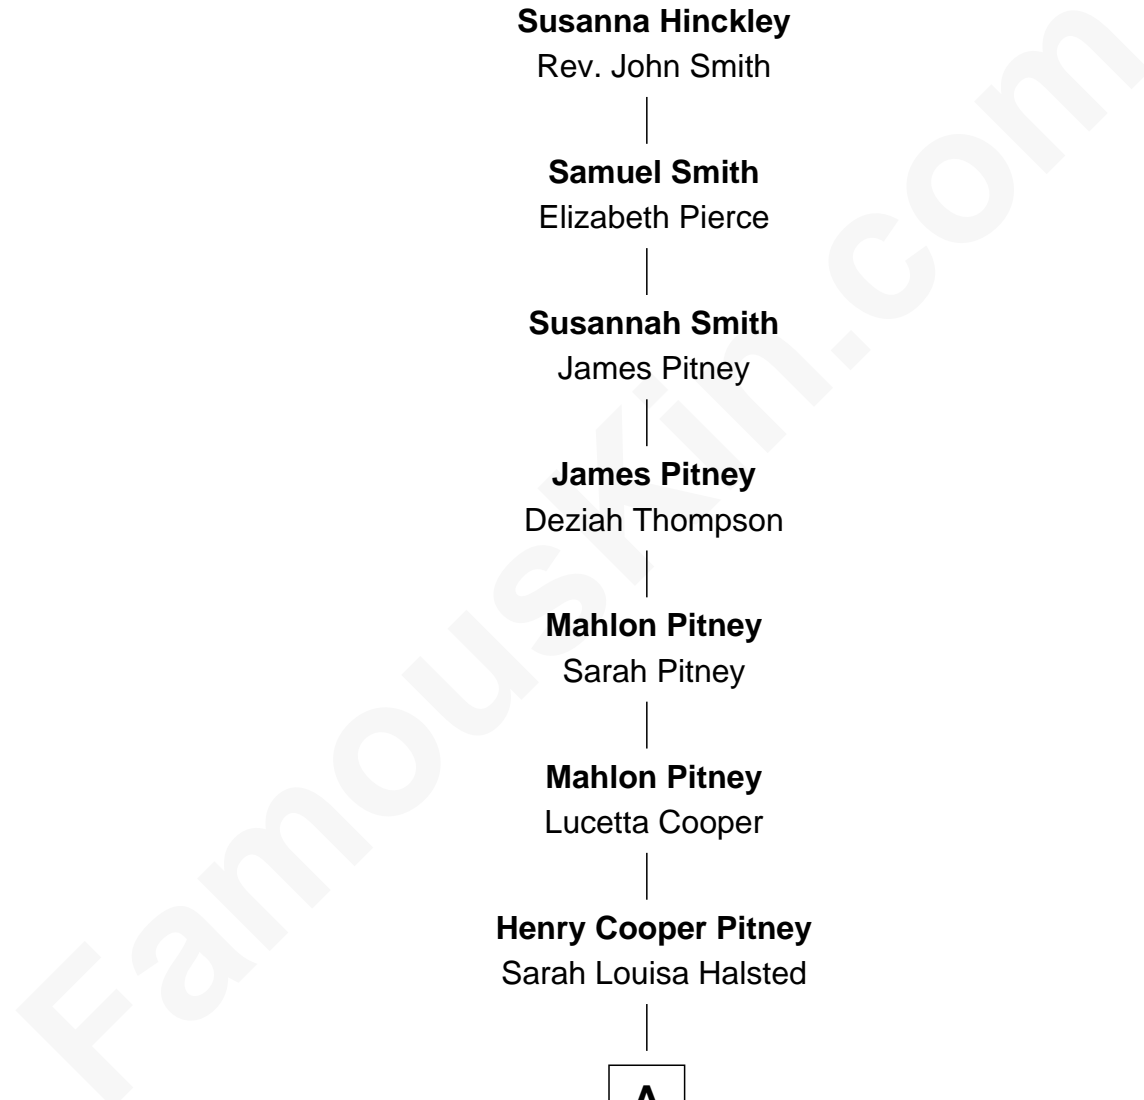

# FamousKin.com Relationship Chart of

**Christopher Reeve**

*Movie Actor*

9th Great-grandson of

**Samuel Hinckley**

*(c1589 - 1662) Hercules passenger 1635*

**Samuel Hinckley**

Sarah Soole

**Susanna Hinckley**

Rev. John Smith

**Samuel Smith**

Elizabeth Pierce

**Susannah Smith**

James Pitney

**James Pitney**

Deziah Thompson

**Mahlon Pitney**

Sarah Pitney

**Mahlon Pitney**

Lucetta Cooper

**Henry Cooper Pitney**

Sarah Louisa Halsted

**A**

**A**

**Mahlon Pitney**

Florence Theodora Shelton

**Beatrice Louise Pitney**

Horace Rand Lamb

**Barbara Pitney Lamb**

Franklin D'Olier Reeve

**Christopher Reeve**

*Movie Actor*