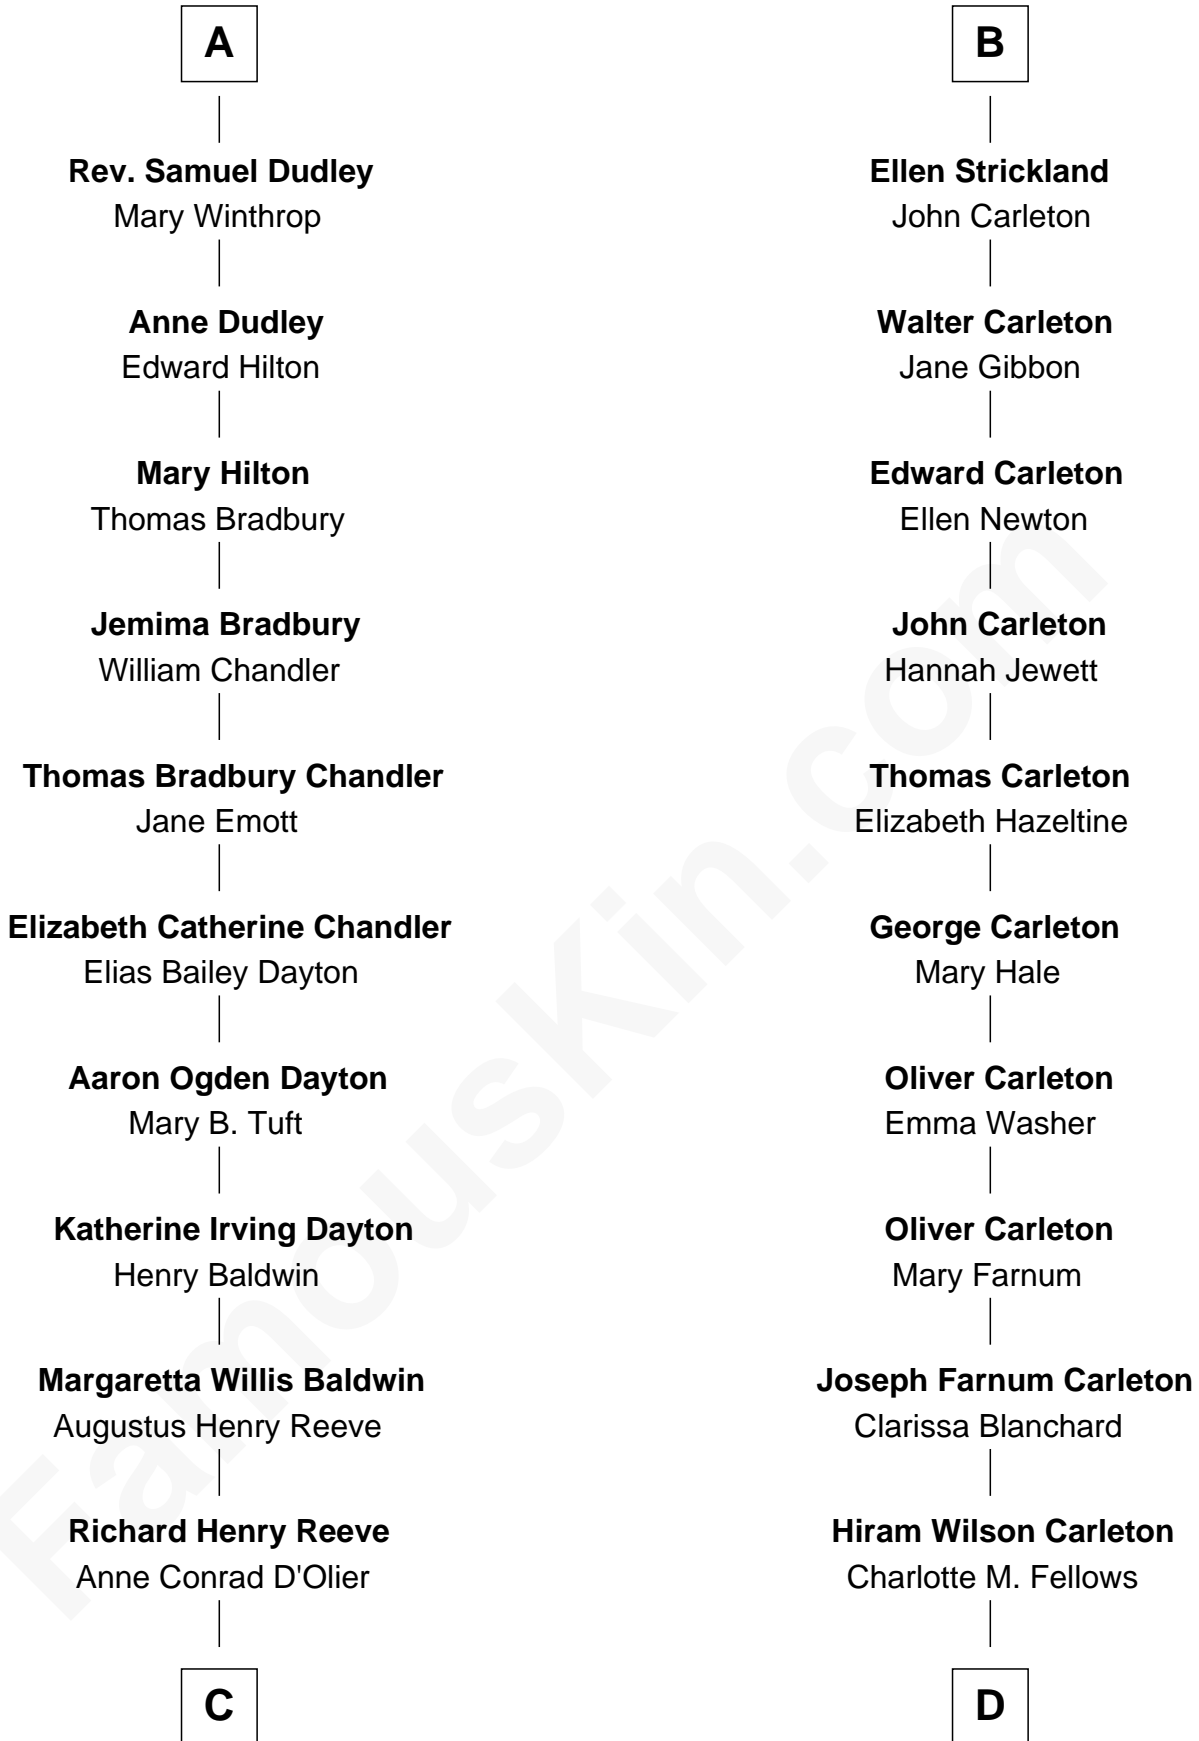

**FamousKin.com**  
**Relationship Chart of**  
**Christopher Reeve**  
*Movie Actor*

18th cousin 2 times removed of  
**Mickey Rourke**  
*Movie Actor*

**C**

**Franklin D'Olier Reeve**

Barbara Pitney Lamb

**Christopher Reeve**

*Movie Actor*

**D**

**Joseph Clinton Carleton**

Maud Alice Fitts

**Hazel May Carleton**

Leonard Ernest Cameron

**Annette Elizabeth Cameron**