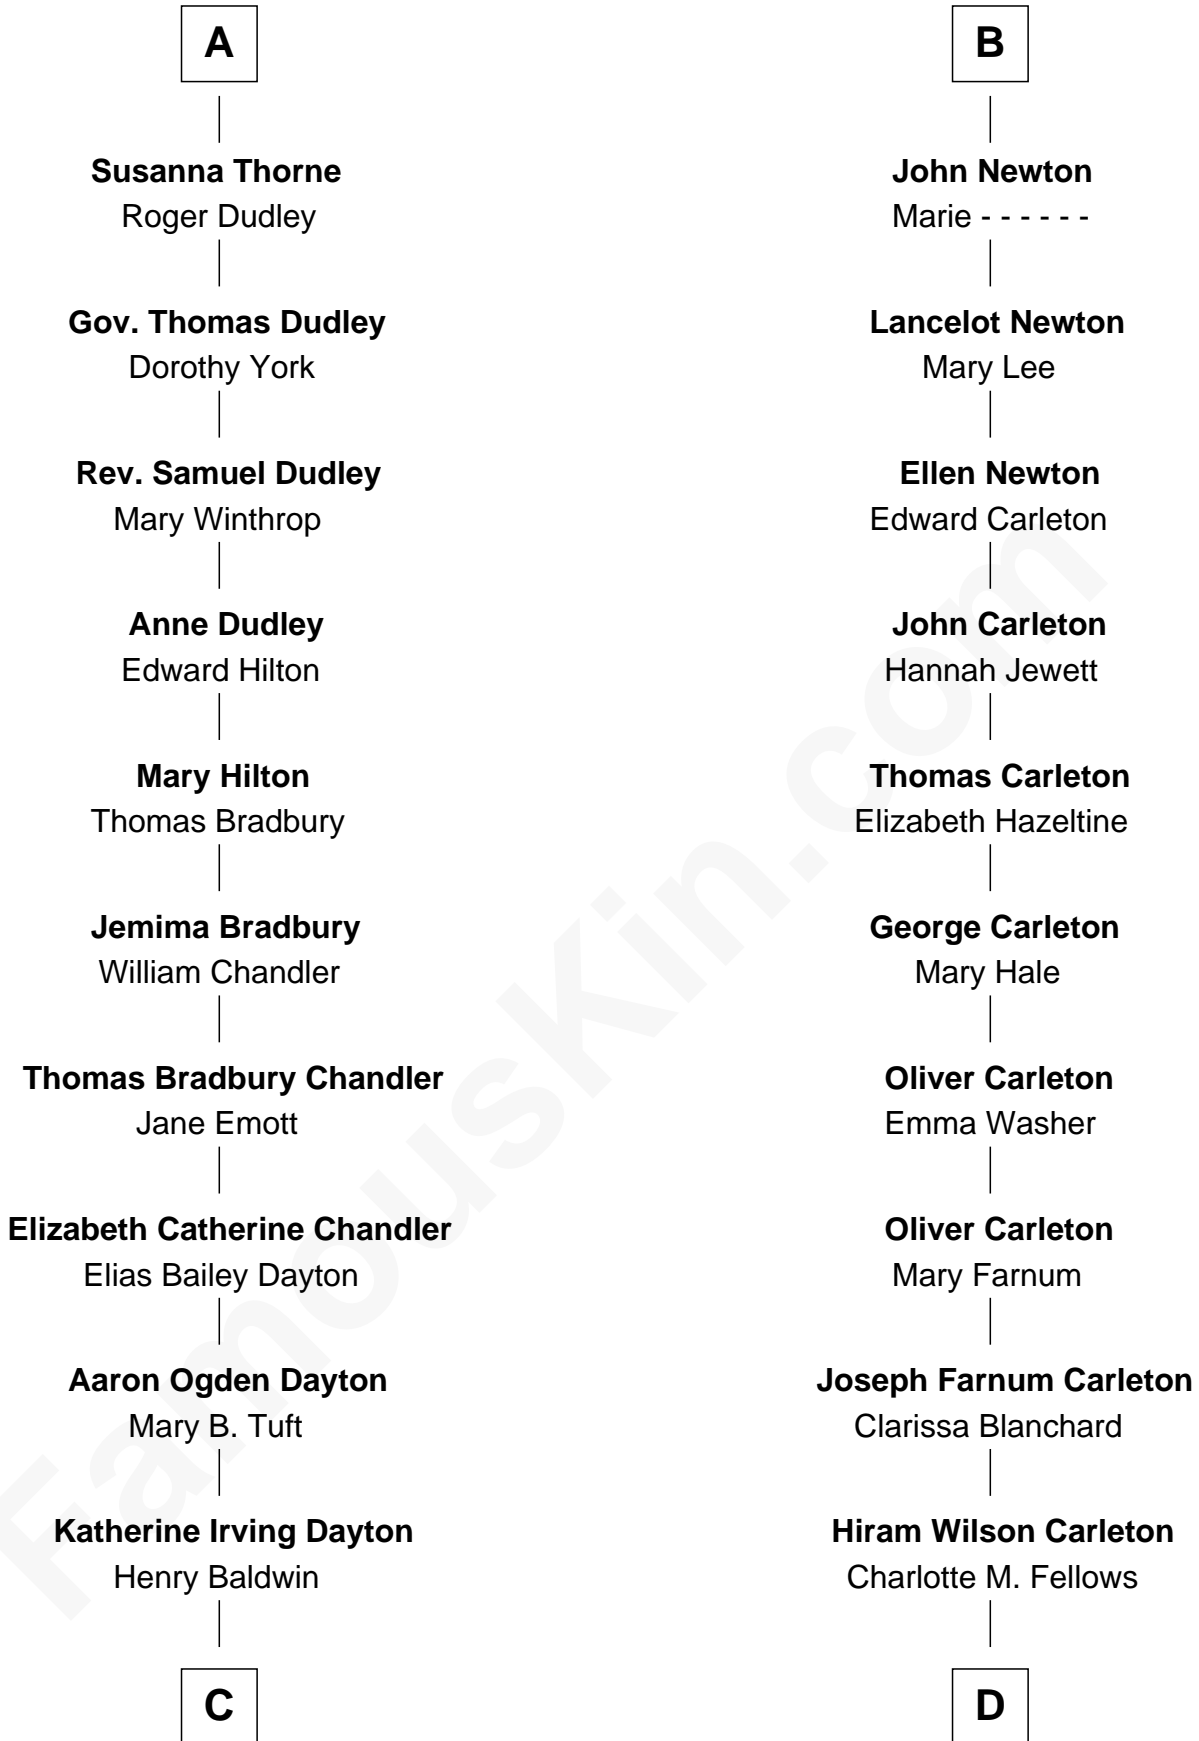

FamousKin.com

Relationship Chart of

Christopher Reeve

Movie Actor

20th cousin of

Mickey Rourke

Movie Actor

Sir John Grey
Avice Marmion