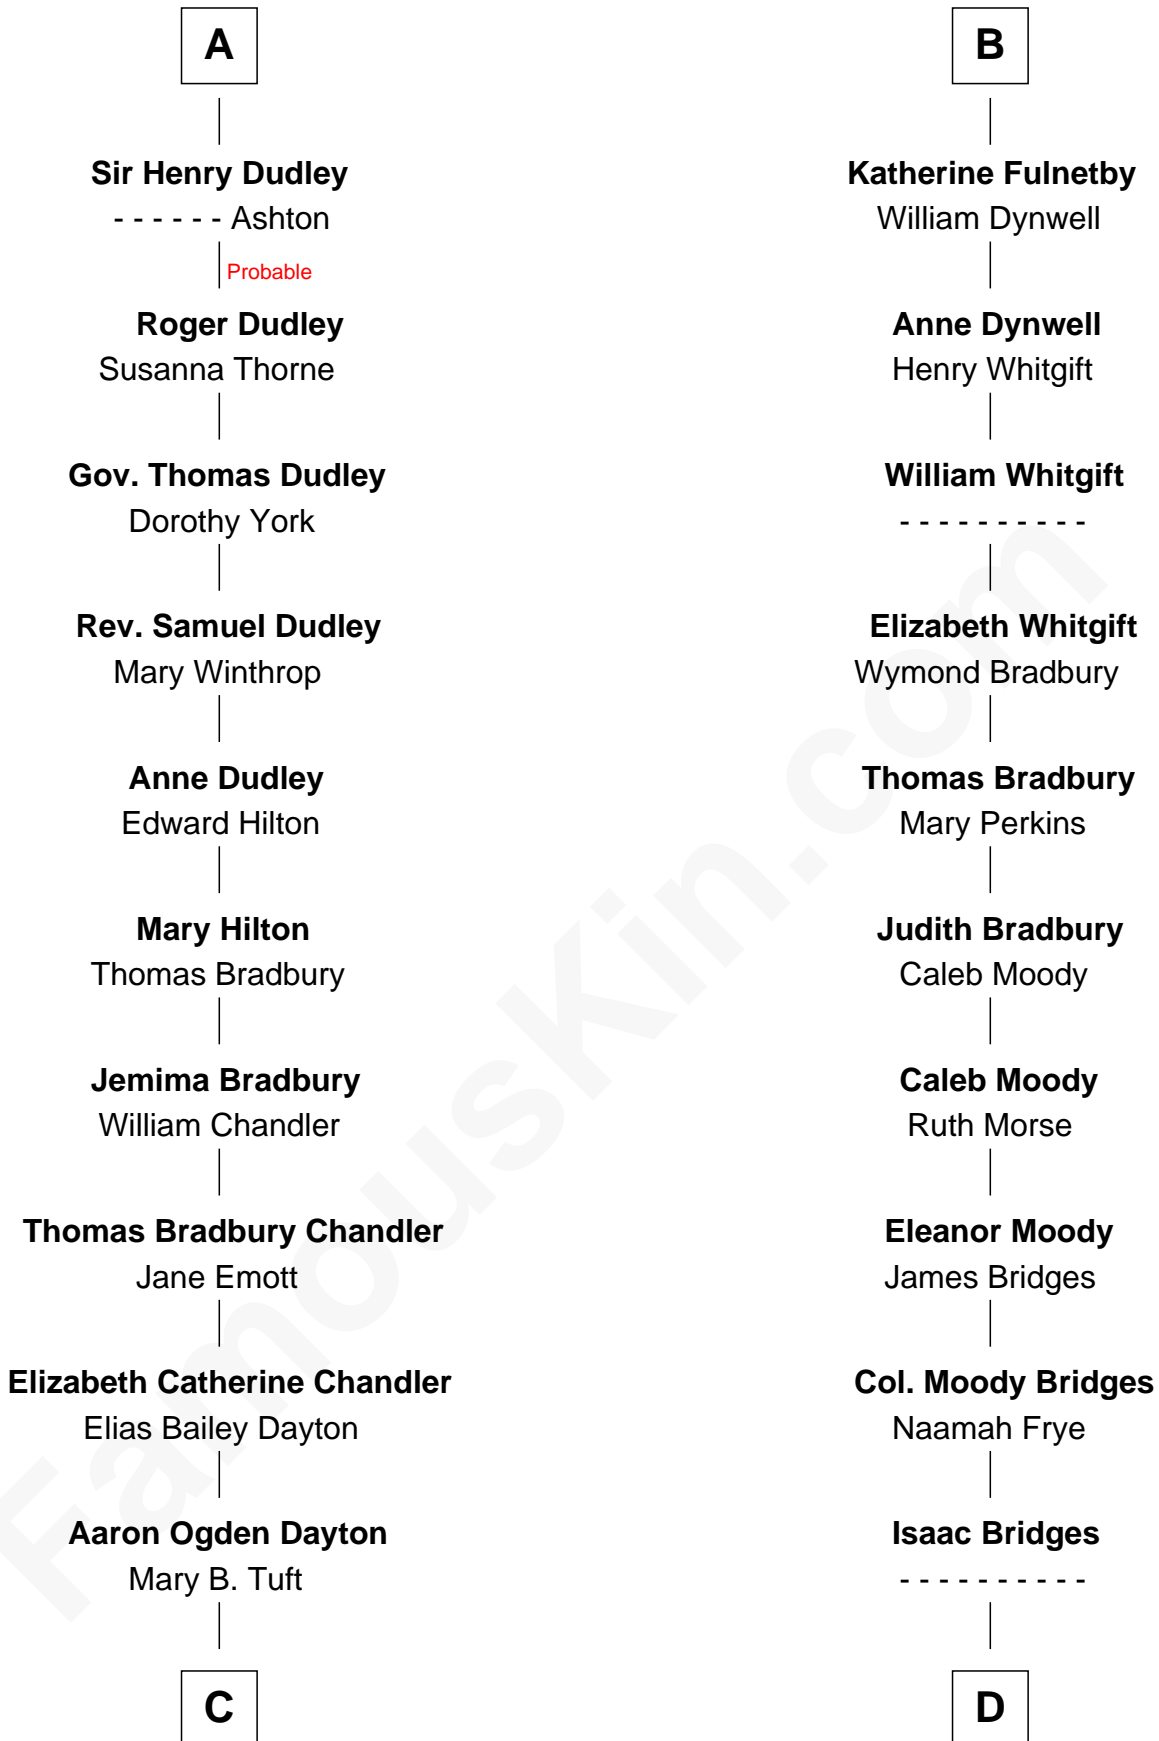

## Relationship Chart of

**Christopher Reeve**

*Movie Actor*

21st cousin of

**Owen Brewster**

*54th Governor of Maine*

**Sir Henry de Percy**

Eleanor de Arundel

**C**

**Katherine Irving Dayton**

Henry Baldwin

**Margaretta Willis Baldwin**

Augustus Henry Reeve

**Richard Henry Reeve**

Anne Conrad D'Olier

**Franklin D'Olier Reeve**