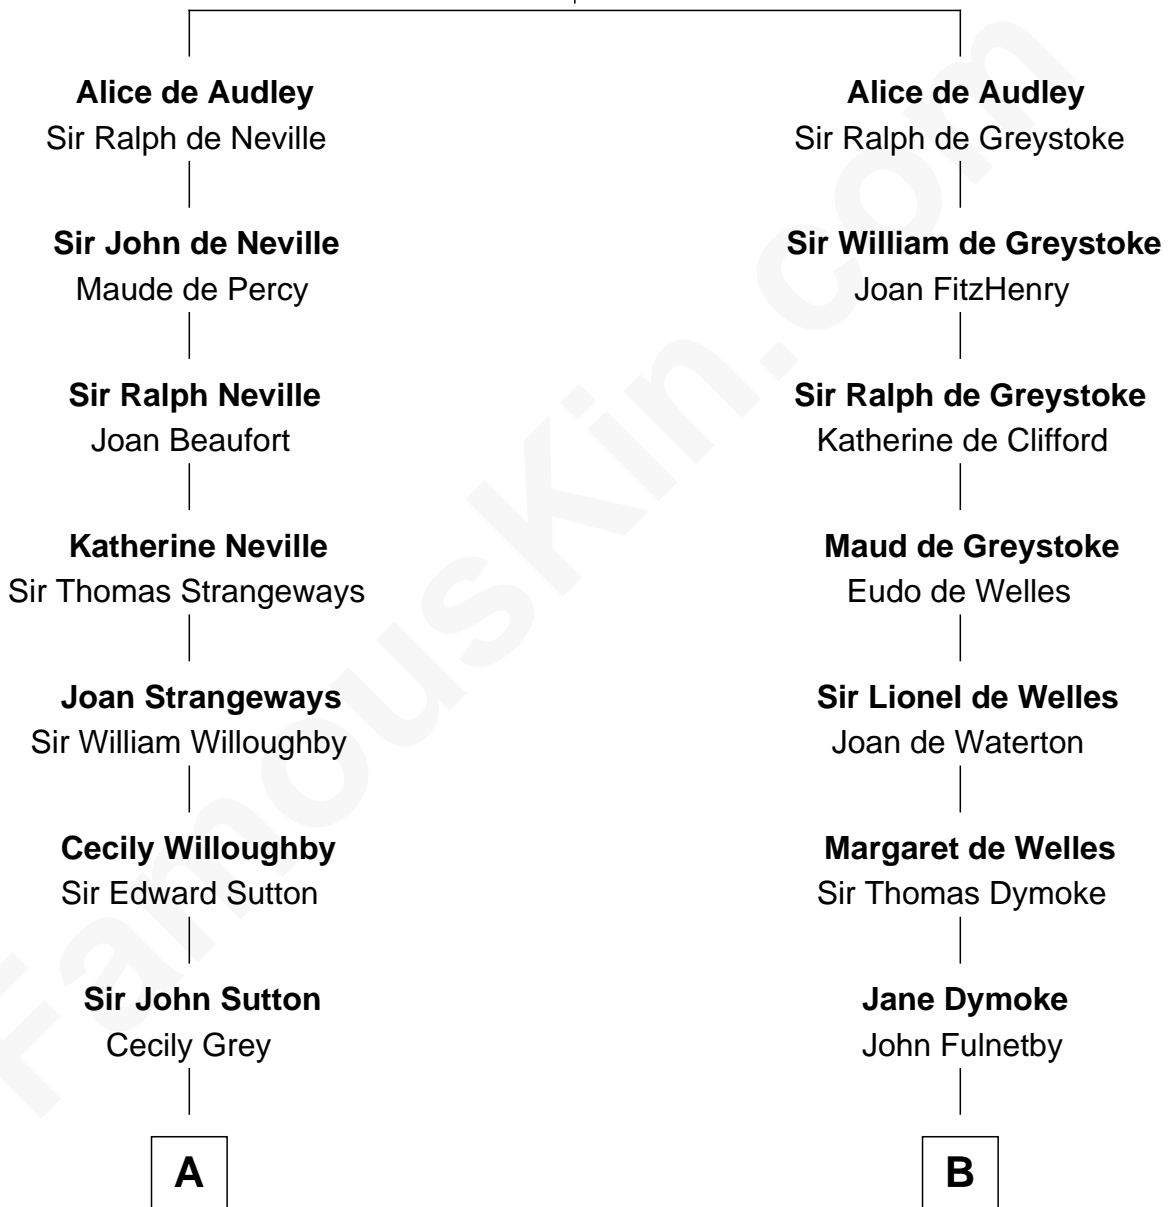

FamousKin.com Relationship Chart of

Christopher Reeve

Movie Actor

21st cousin of

Owen Brewster

54th Governor of Maine

Sir Hugh I de Audley

Iseult de Mortimer

C

Katherine Irving Dayton

Henry Baldwin

Margaretta Willis Baldwin

Augustus Henry Reeve

Richard Henry Reeve

Anne Conrad D'Olier

Franklin D'Olier Reeve

Owen W. Bridges

Lydia A. -----

Carrie S. Bridges

William Edmund Brewster

Owen Brewster

54th Governor of Maine