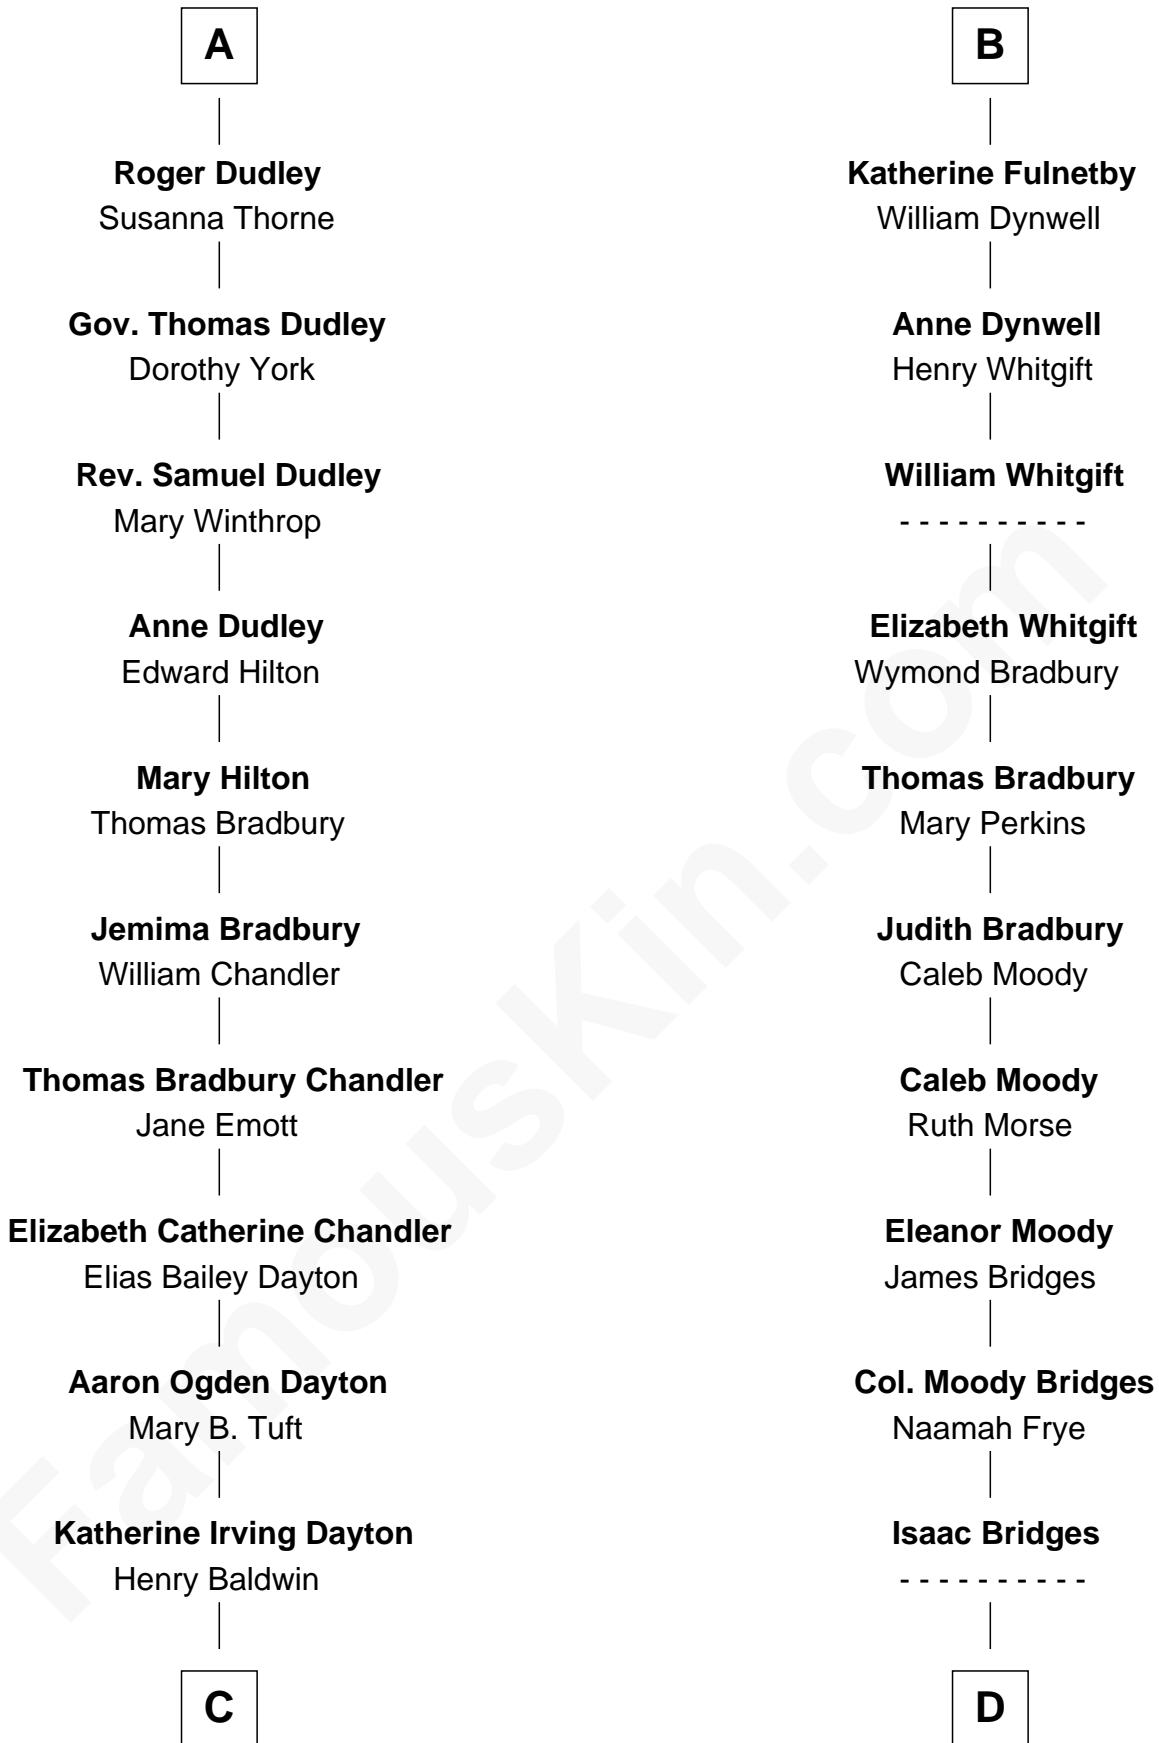

FamousKin.com
Relationship Chart of
Christopher Reeve
Movie Actor

20th cousin 1 time removed of
Owen Brewster
54th Governor of Maine

Sir Maurice de Berkeley
 Eve la Zouche

Thomas de Berkeley
 Katherine de Clyvedon

Sir John Berkeley
 Elizabeth Betteshorne

Elizabeth Berkeley
 Sir John Sutton

Sir Edmund Sutton
 Joyce Tiptoft

Sir Edward Sutton
 Cecily Willoughby

Sir John Sutton
 Cecily Grey

Sir Henry Dudley
 ----- Ashton

Probable

A

Isabel de Berkeley
 Sir Robert de Clifford

Sir Roger de Clifford
 Maud de Beauchamp

Katherine de Clifford
 Sir Ralph de Greystoke

Maud de Greystoke
 Eudo de Welles

Sir Lionel de Welles
 Joan de Waterton

Margaret de Welles
 Sir Thomas Dymoke

Jane Dymoke
 John Fulnetby

B

C

Margaretta Willis Baldwin

Augustus Henry Reeve

Richard Henry Reeve

Anne Conrad D'Olier