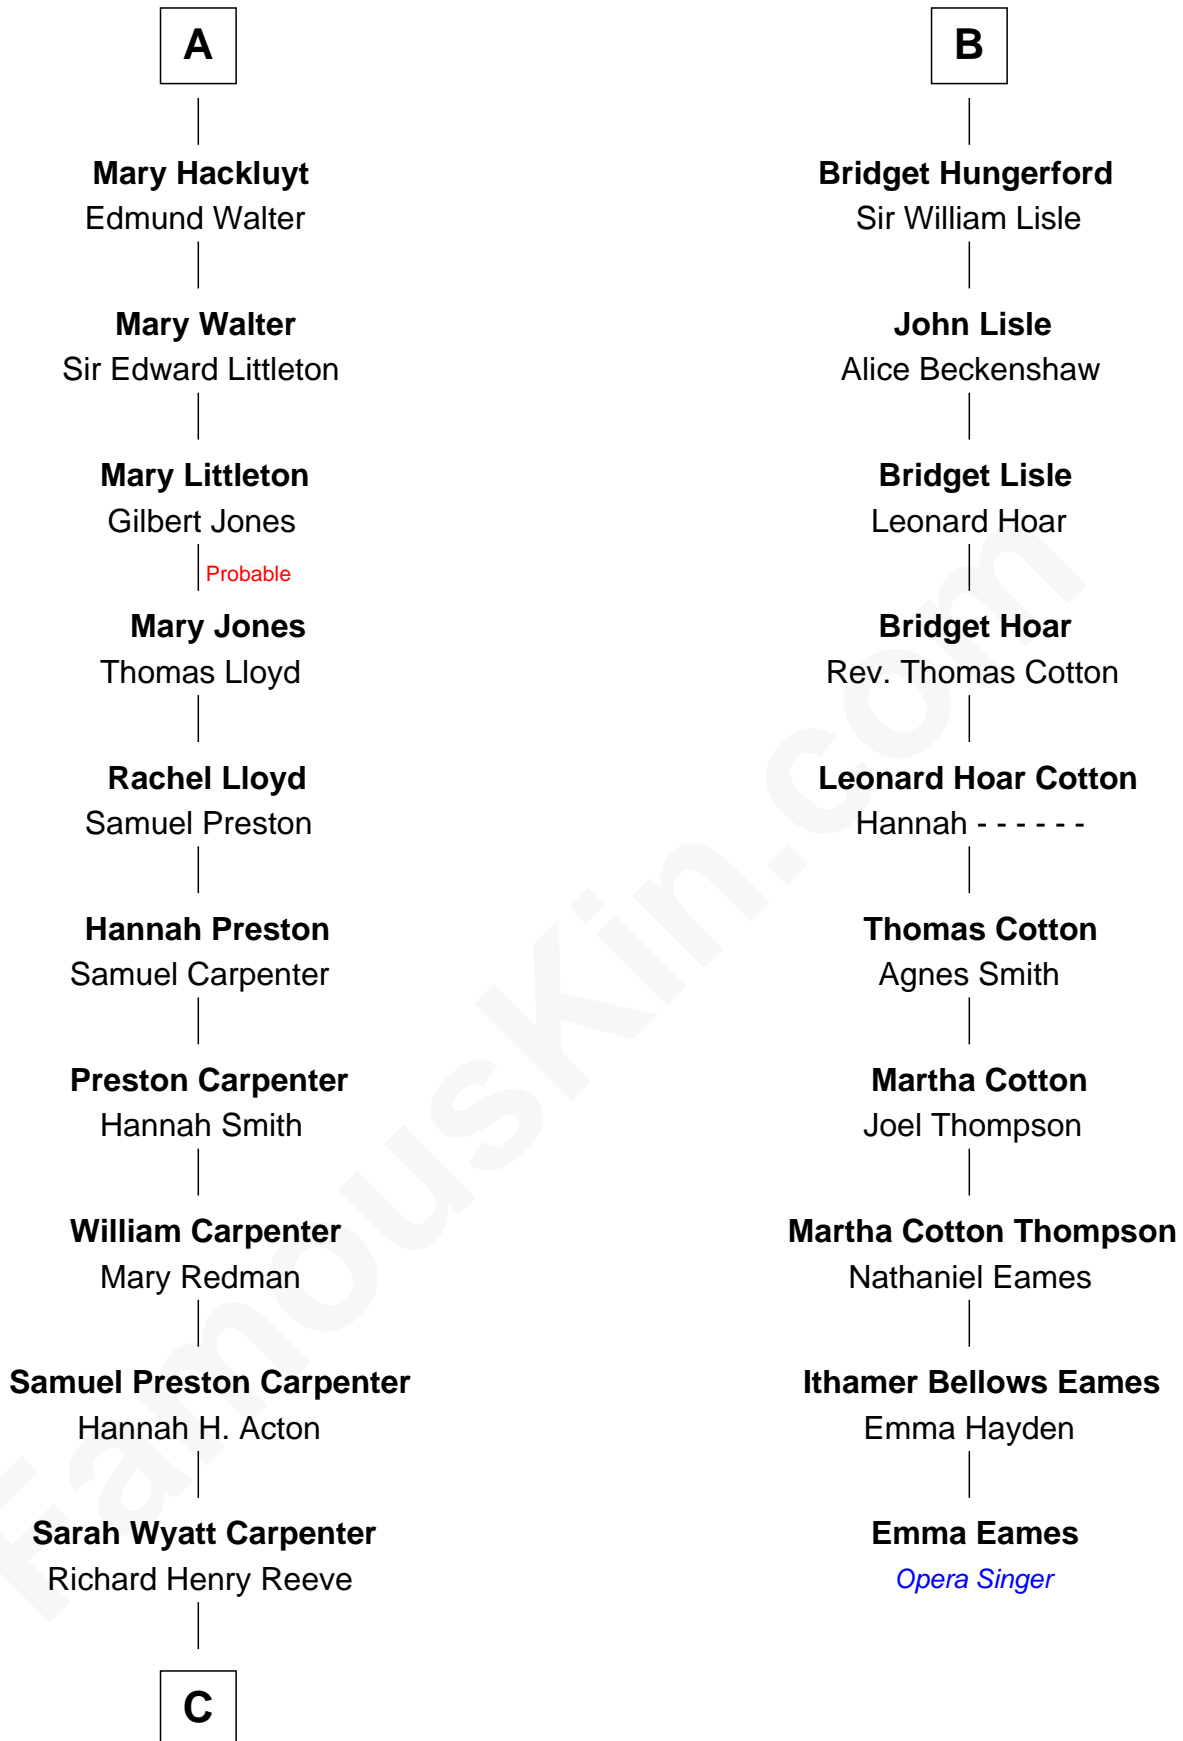

FamousKin.com
Relationship Chart of
Christopher Reeve
Movie Actor

16th cousin 4 times removed of
Emma Eames
Opera Singer

C

—
Augustus Henry Reeve
Margaretta Willis Baldwin

—
Richard Henry Reeve
Anne Conrad D'Olier

—
Franklin D'Olier Reeve
Barbara Pitney Lamb

—
Christopher Reeve
Movie Actor