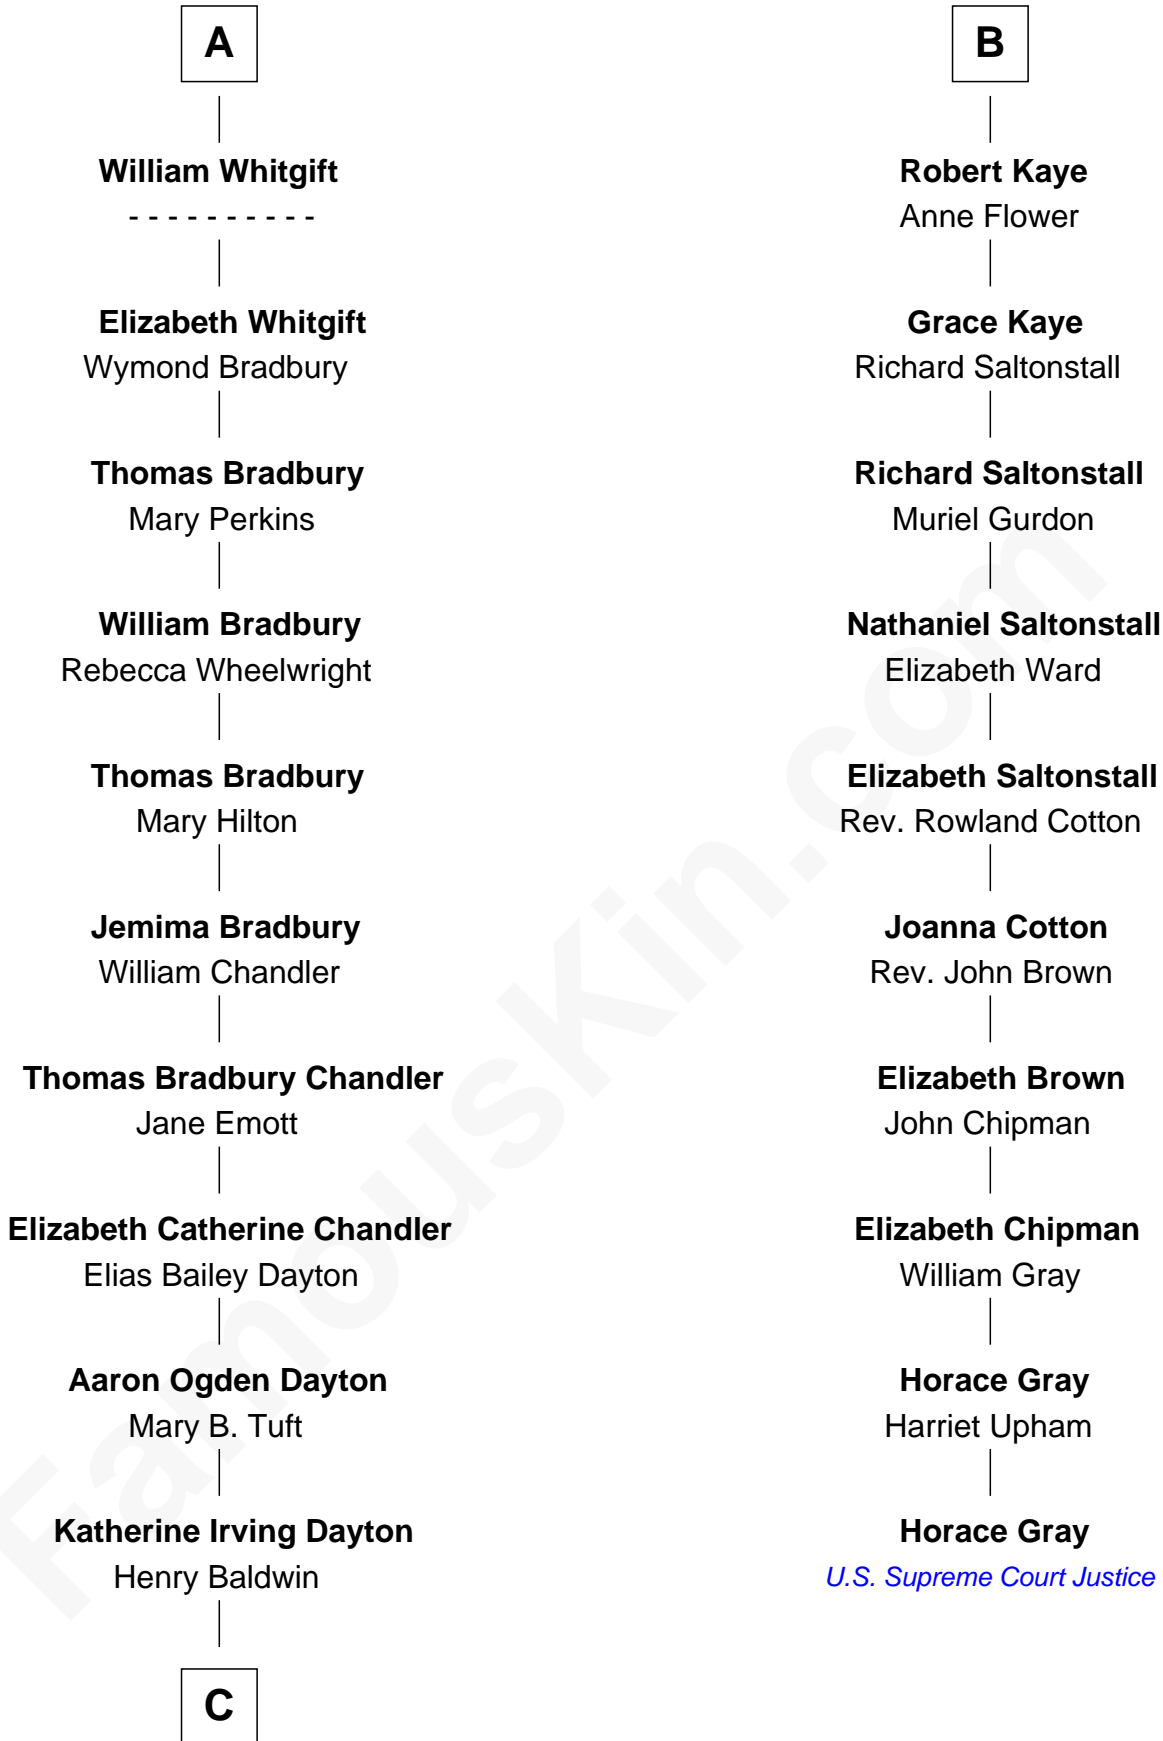

FamousKin.com
Relationship Chart of
Christopher Reeve
Movie Actor

16th cousin 4 times removed of
Horace Gray
U.S. Supreme Court Justice

C

—
Margaretta Willis Baldwin

Augustus Henry Reeve

—
Richard Henry Reeve

Anne Conrad D'Olier

—
Franklin D'Olier Reeve

Barbara Pitney Lamb

—
Christopher Reeve

Movie Actor

FamousKin.com