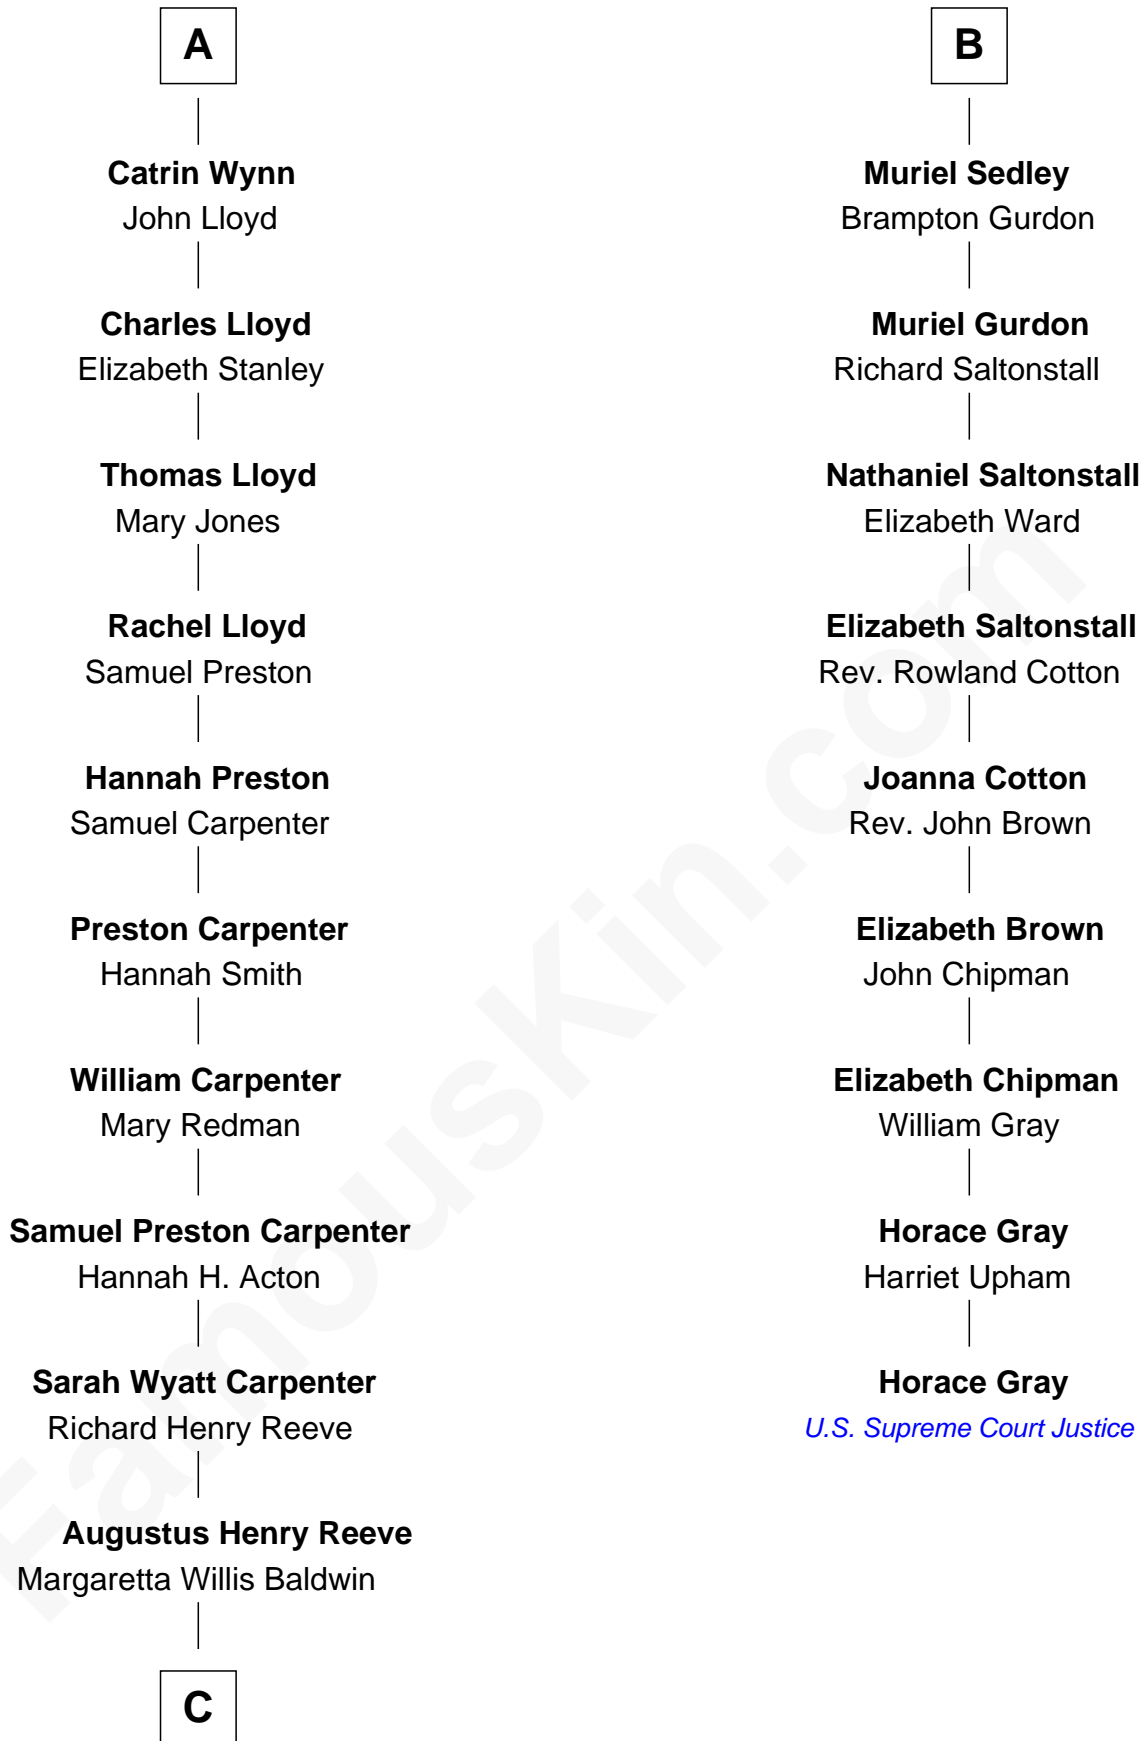

FamousKin.com
Relationship Chart of
Christopher Reeve
Movie Actor

15th cousin 4 times removed of
Horace Gray
U.S. Supreme Court Justice

C

Richard Henry Reeve

Anne Conrad D'Olier

Franklin D'Olier Reeve

Barbara Pitney Lamb