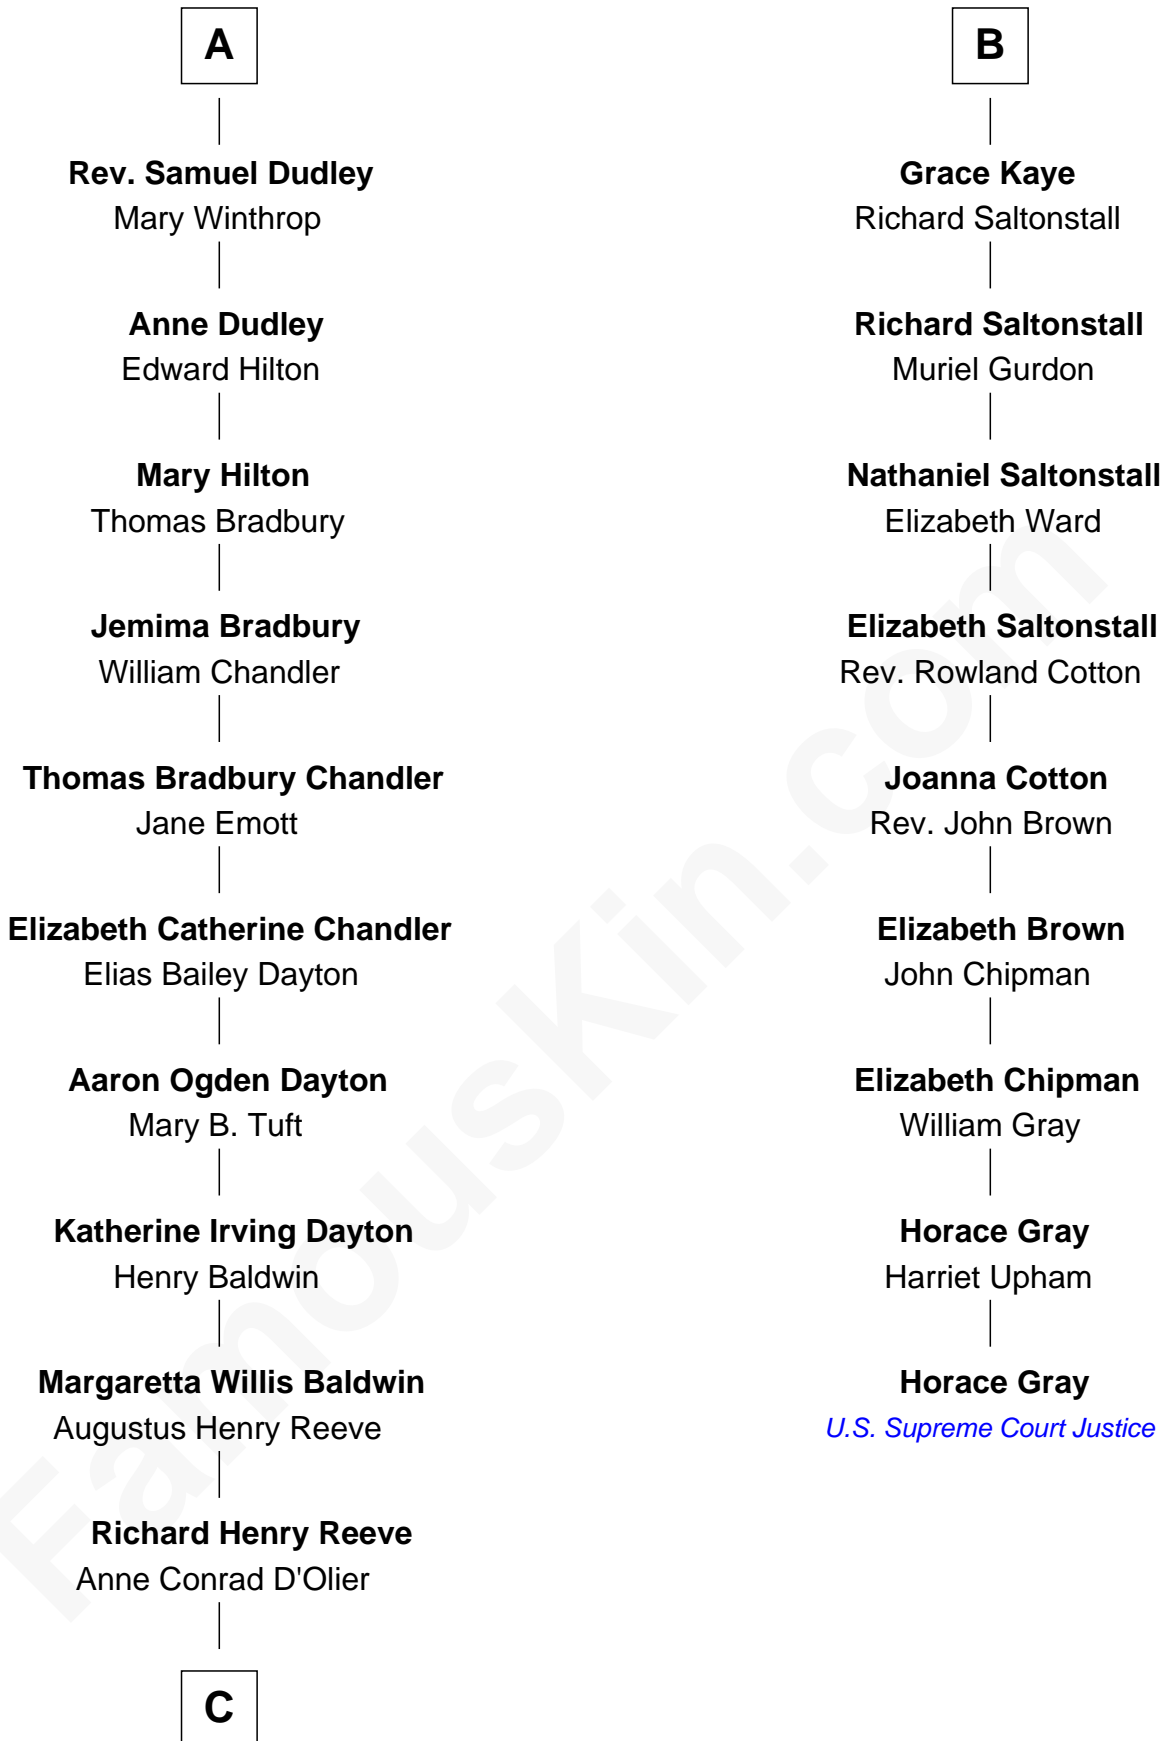

FamousKin.com
Relationship Chart of
Christopher Reeve
Movie Actor

15th cousin 3 times removed of
Horace Gray
U.S. Supreme Court Justice

C

Franklin D'Olier Reeve

Barbara Pitney Lamb

Christopher Reeve

Movie Actor

FamousKin.com