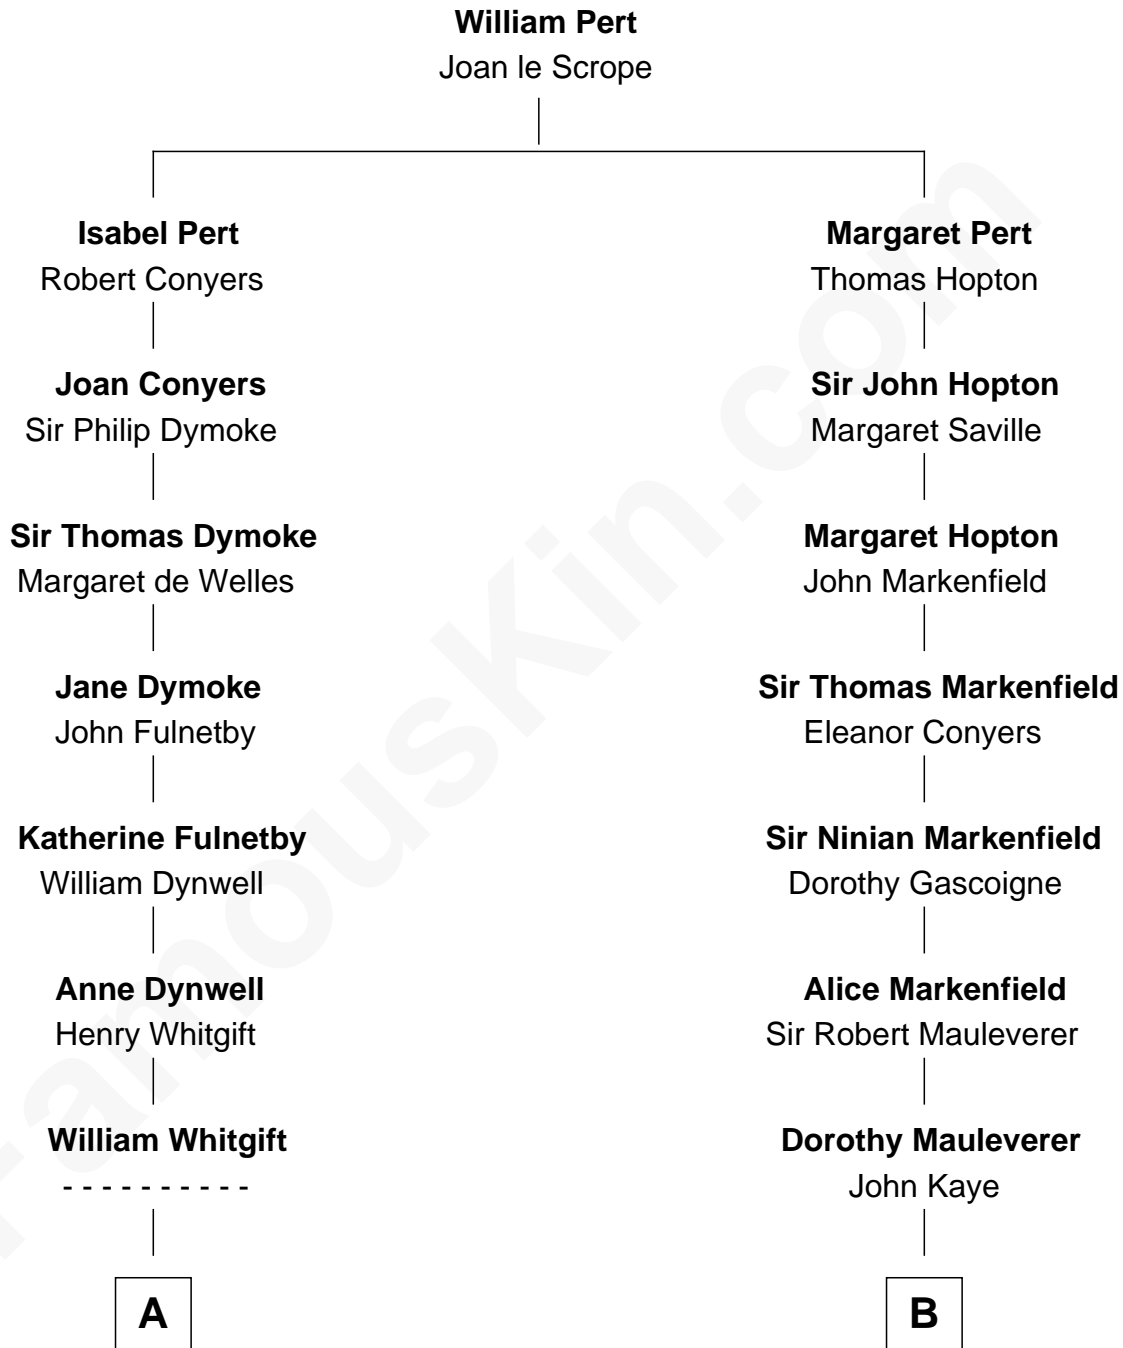

FamousKin.com
Relationship Chart of
Christopher Reeve
Movie Actor

16th cousin 3 times removed of
Horace Gray
U.S. Supreme Court Justice

C

Richard Henry Reeve

Anne Conrad D'Olier

Franklin D'Olier Reeve

Barbara Pitney Lamb