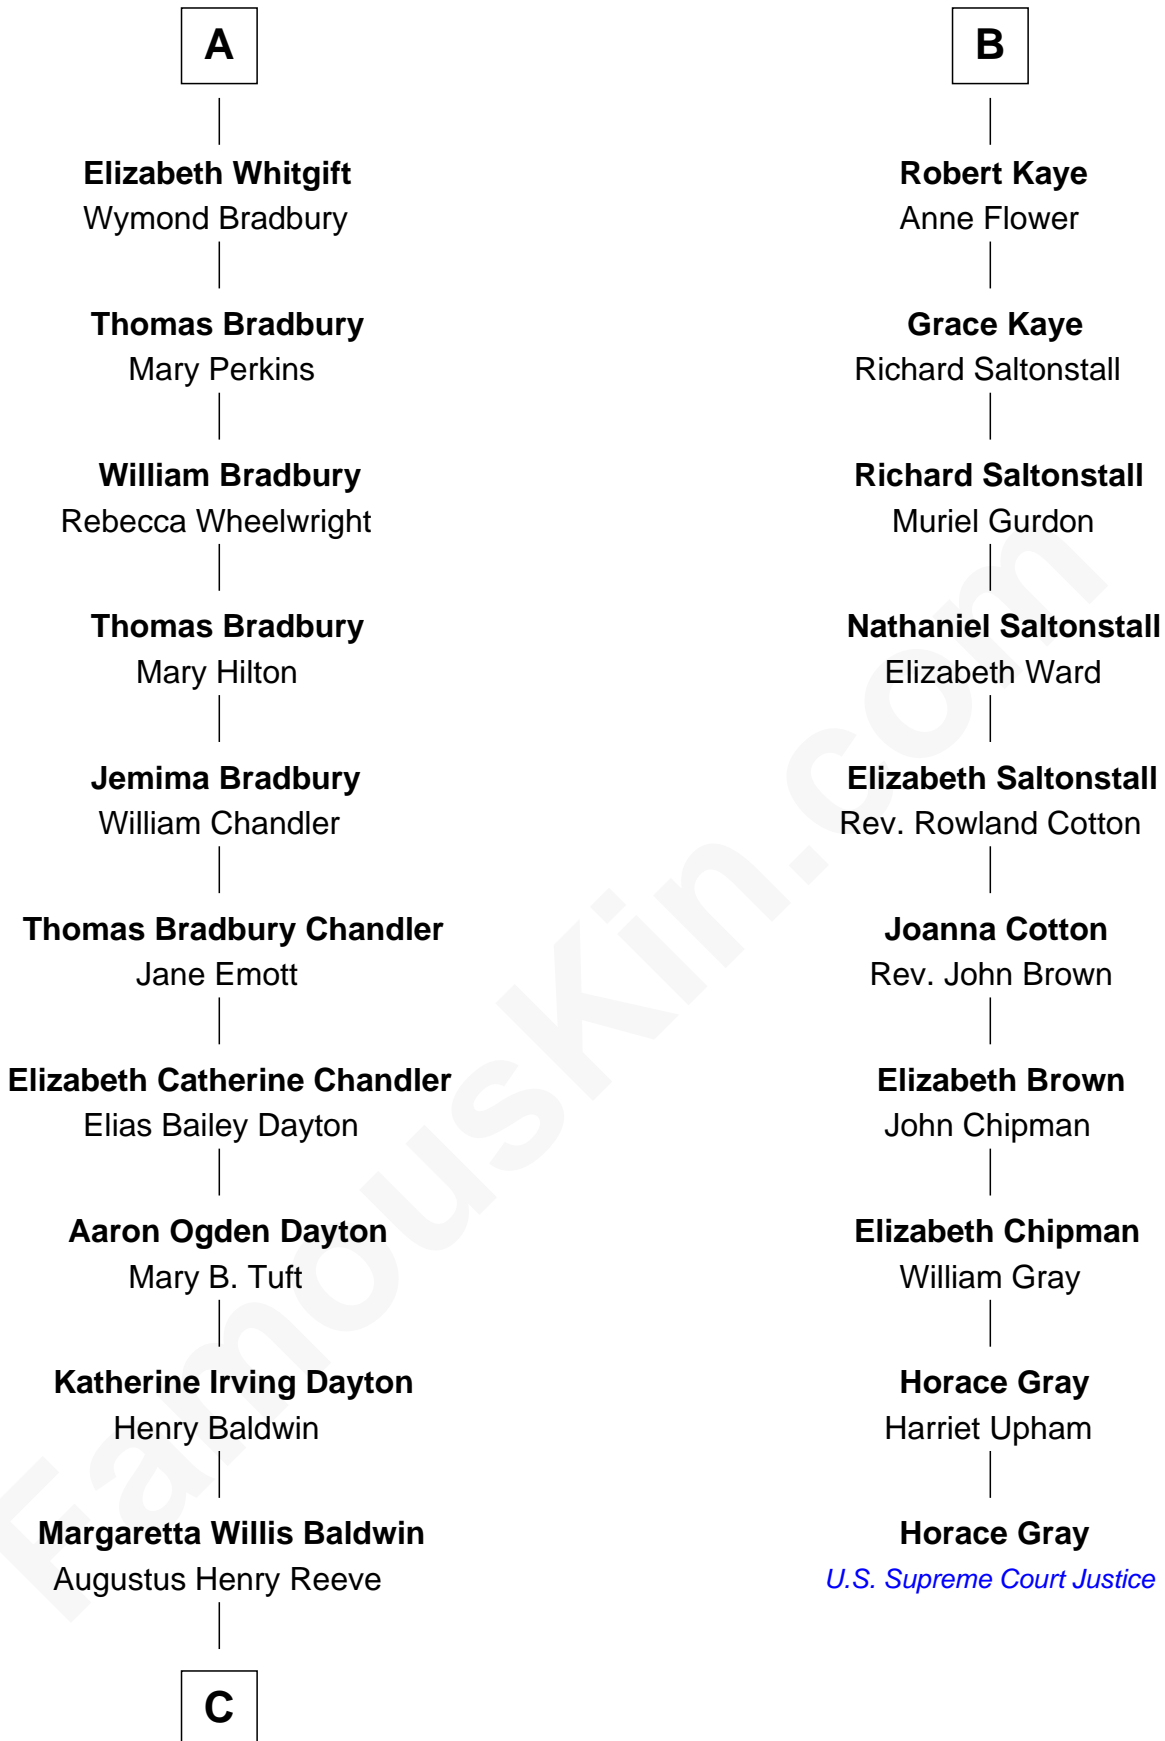

FamousKin.com
Relationship Chart of
Christopher Reeve
Movie Actor

16th cousin 3 times removed of
Horace Gray
U.S. Supreme Court Justice

C

Richard Henry Reeve

Anne Conrad D'Olier

Franklin D'Olier Reeve

Barbara Pitney Lamb