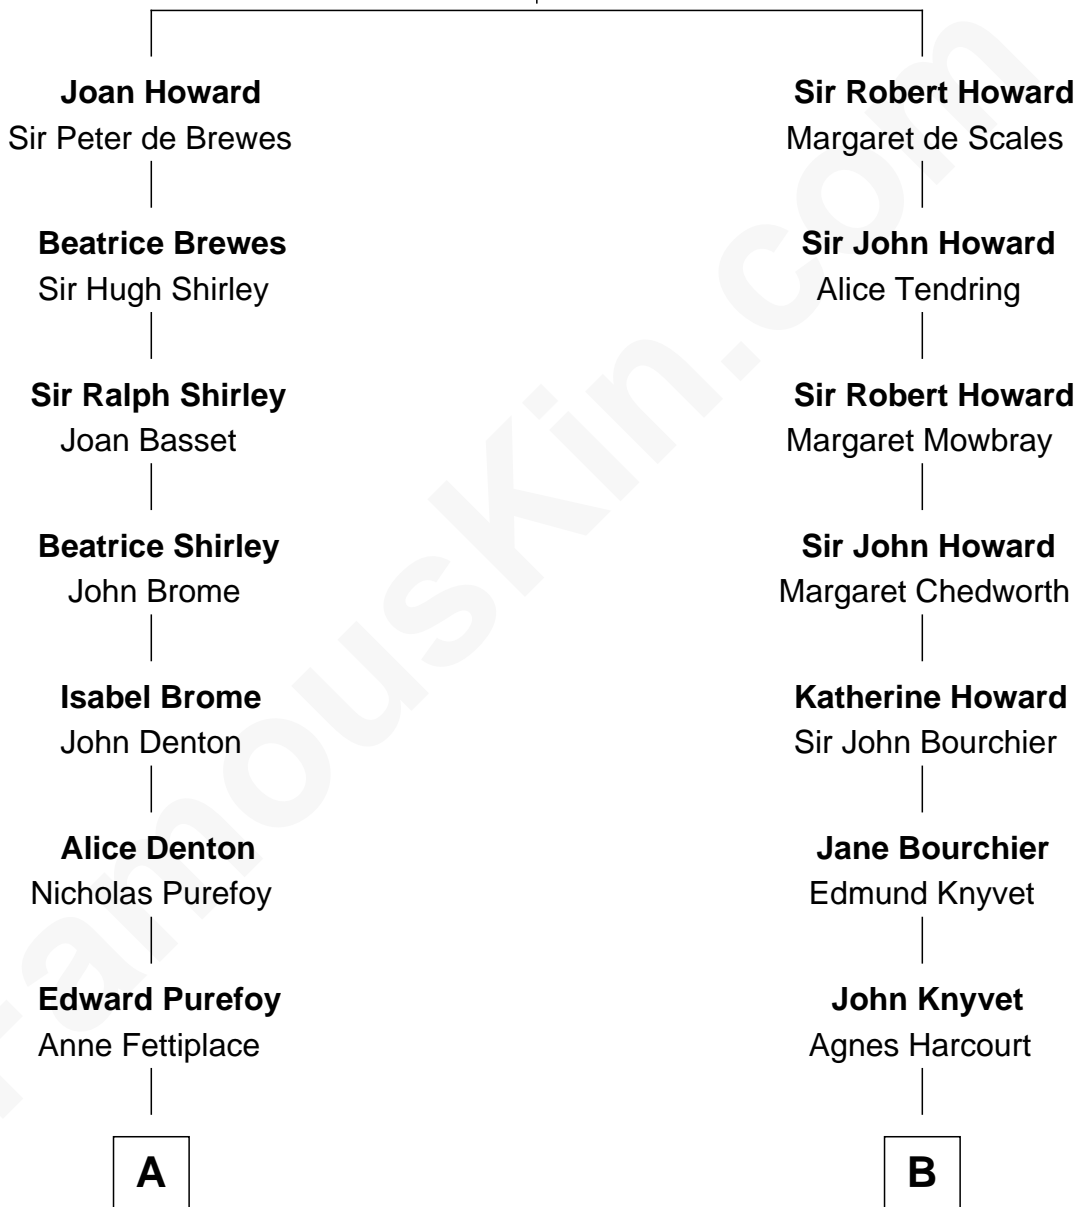

FamousKin.com
Relationship Chart of
Christopher Reeve
Movie Actor

16th cousin 5 times removed of
Horace Gray
U.S. Supreme Court Justice

Sir John Howard
 Alice de Bois

C

Katherine Irving Dayton

Henry Baldwin

Margaretta Willis Baldwin

Augustus Henry Reeve

Richard Henry Reeve

Anne Conrad D'Olier

Franklin D'Olier Reeve

Barbara Pitney Lamb

Christopher Reeve

Movie Actor