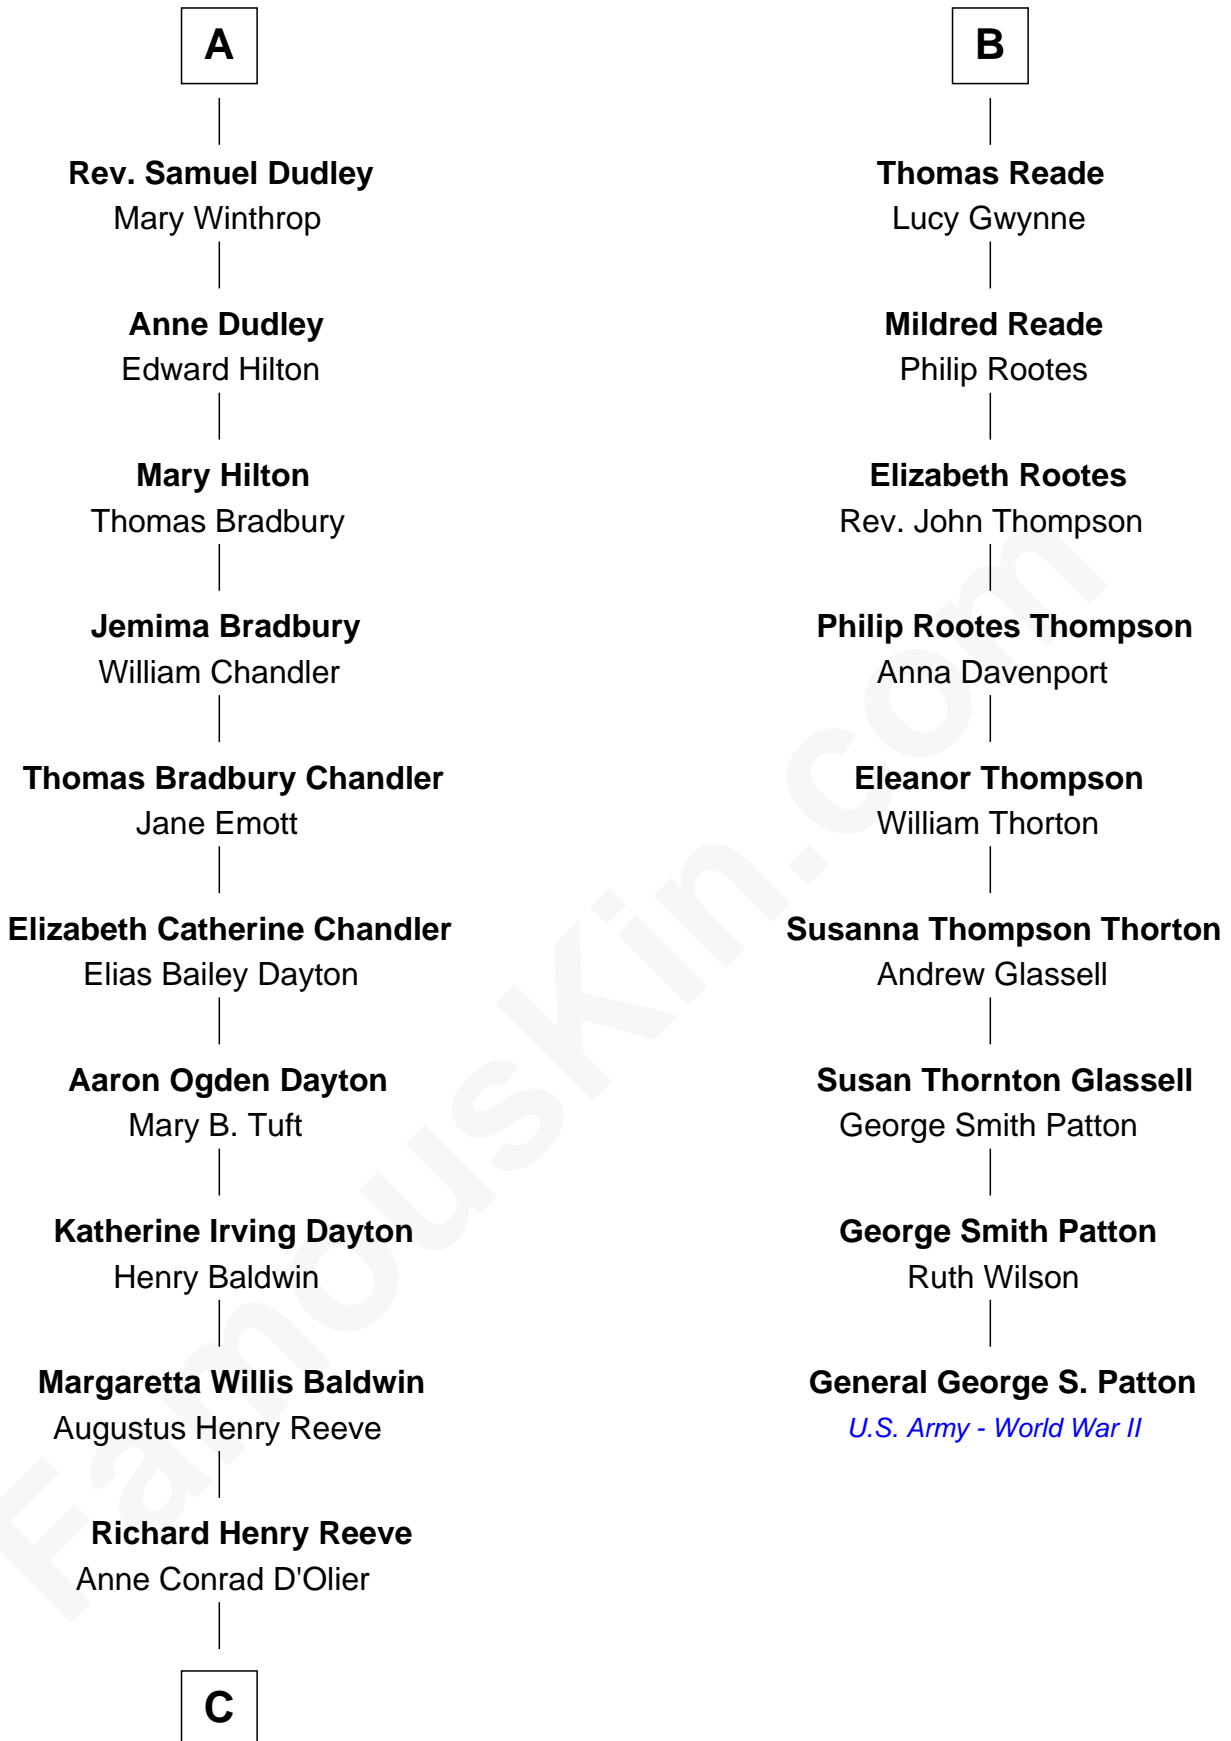

FamousKin.com
Relationship Chart of
Christopher Reeve
Movie Actor

15th cousin 3 times removed of
General George S. Patton
U.S. Army - World War II

C

Franklin D'Olier Reeve

Barbara Pitney Lamb

Christopher Reeve

Movie Actor

FamousKin.com