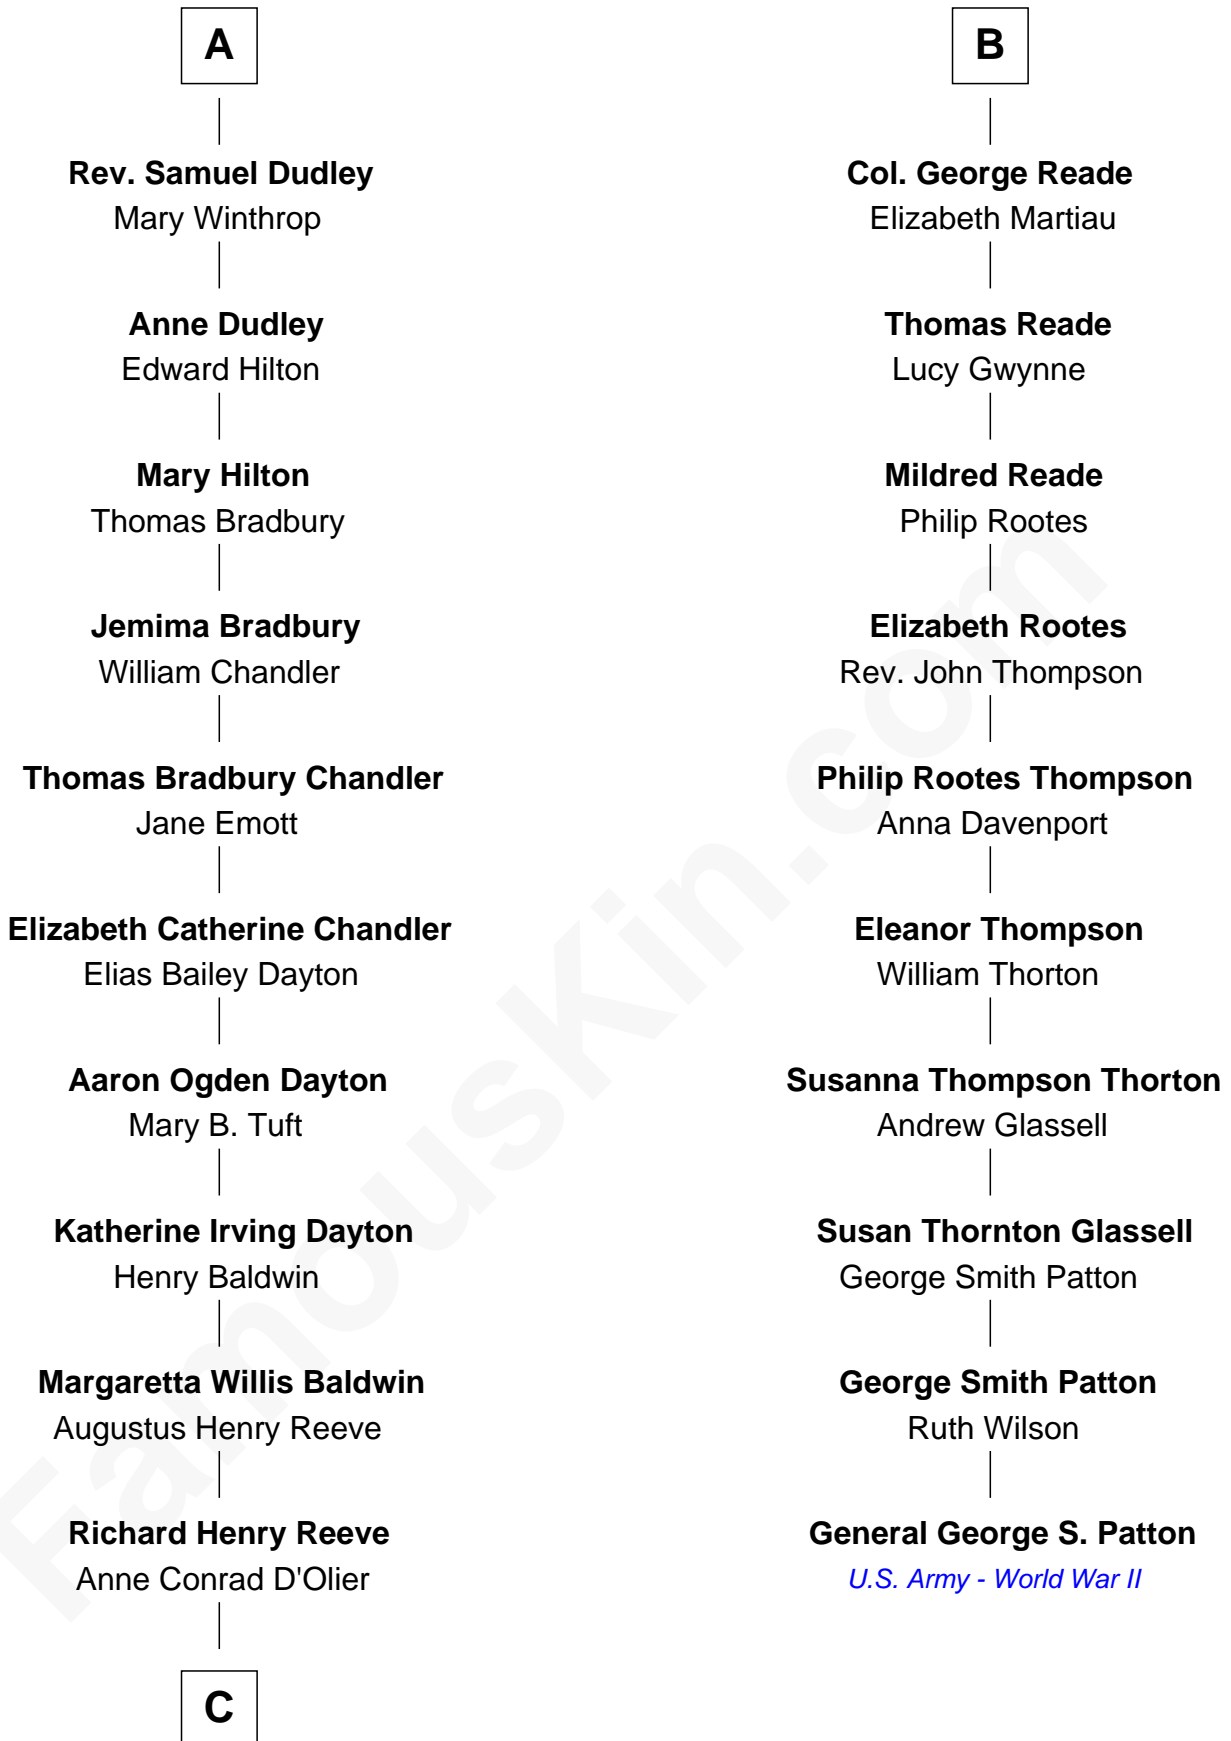

FamousKin.com
Relationship Chart of
Christopher Reeve
Movie Actor

16th cousin 2 times removed of
General George S. Patton
U.S. Army - World War II

C

Franklin D'Olier Reeve

Barbara Pitney Lamb

Christopher Reeve

Movie Actor

FamousKin.com