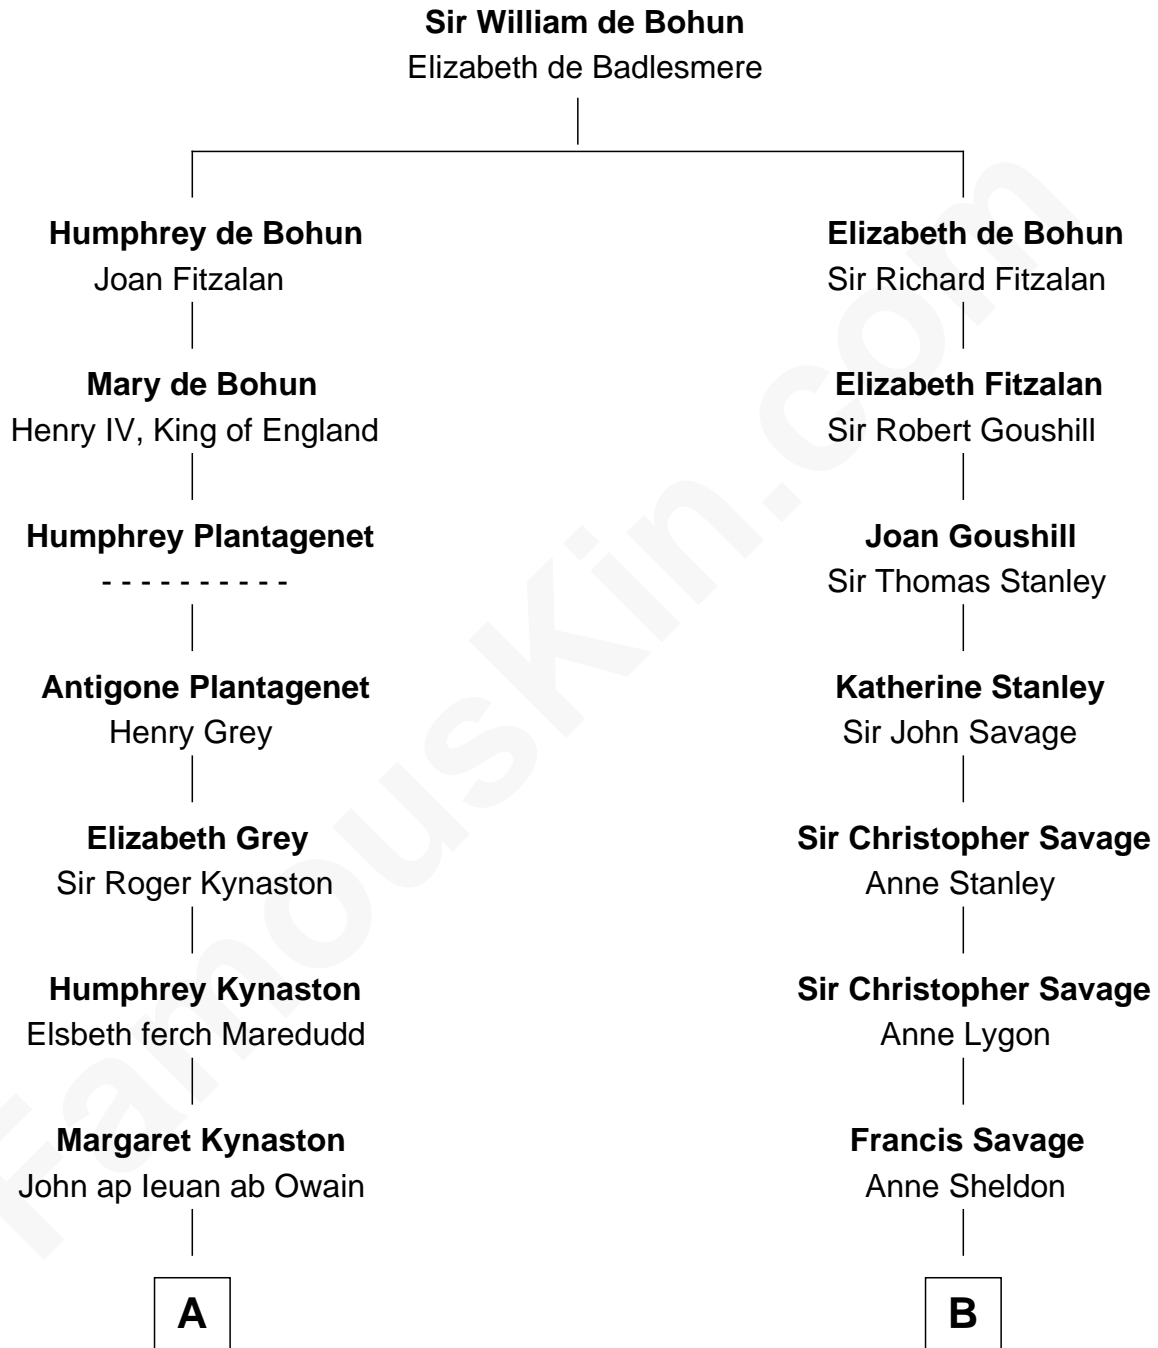

FamousKin.com
Relationship Chart of
Christopher Reeve
Movie Actor

18th cousin 2 times removed of
General George S. Patton
U.S. Army - World War II

FamousKin.com