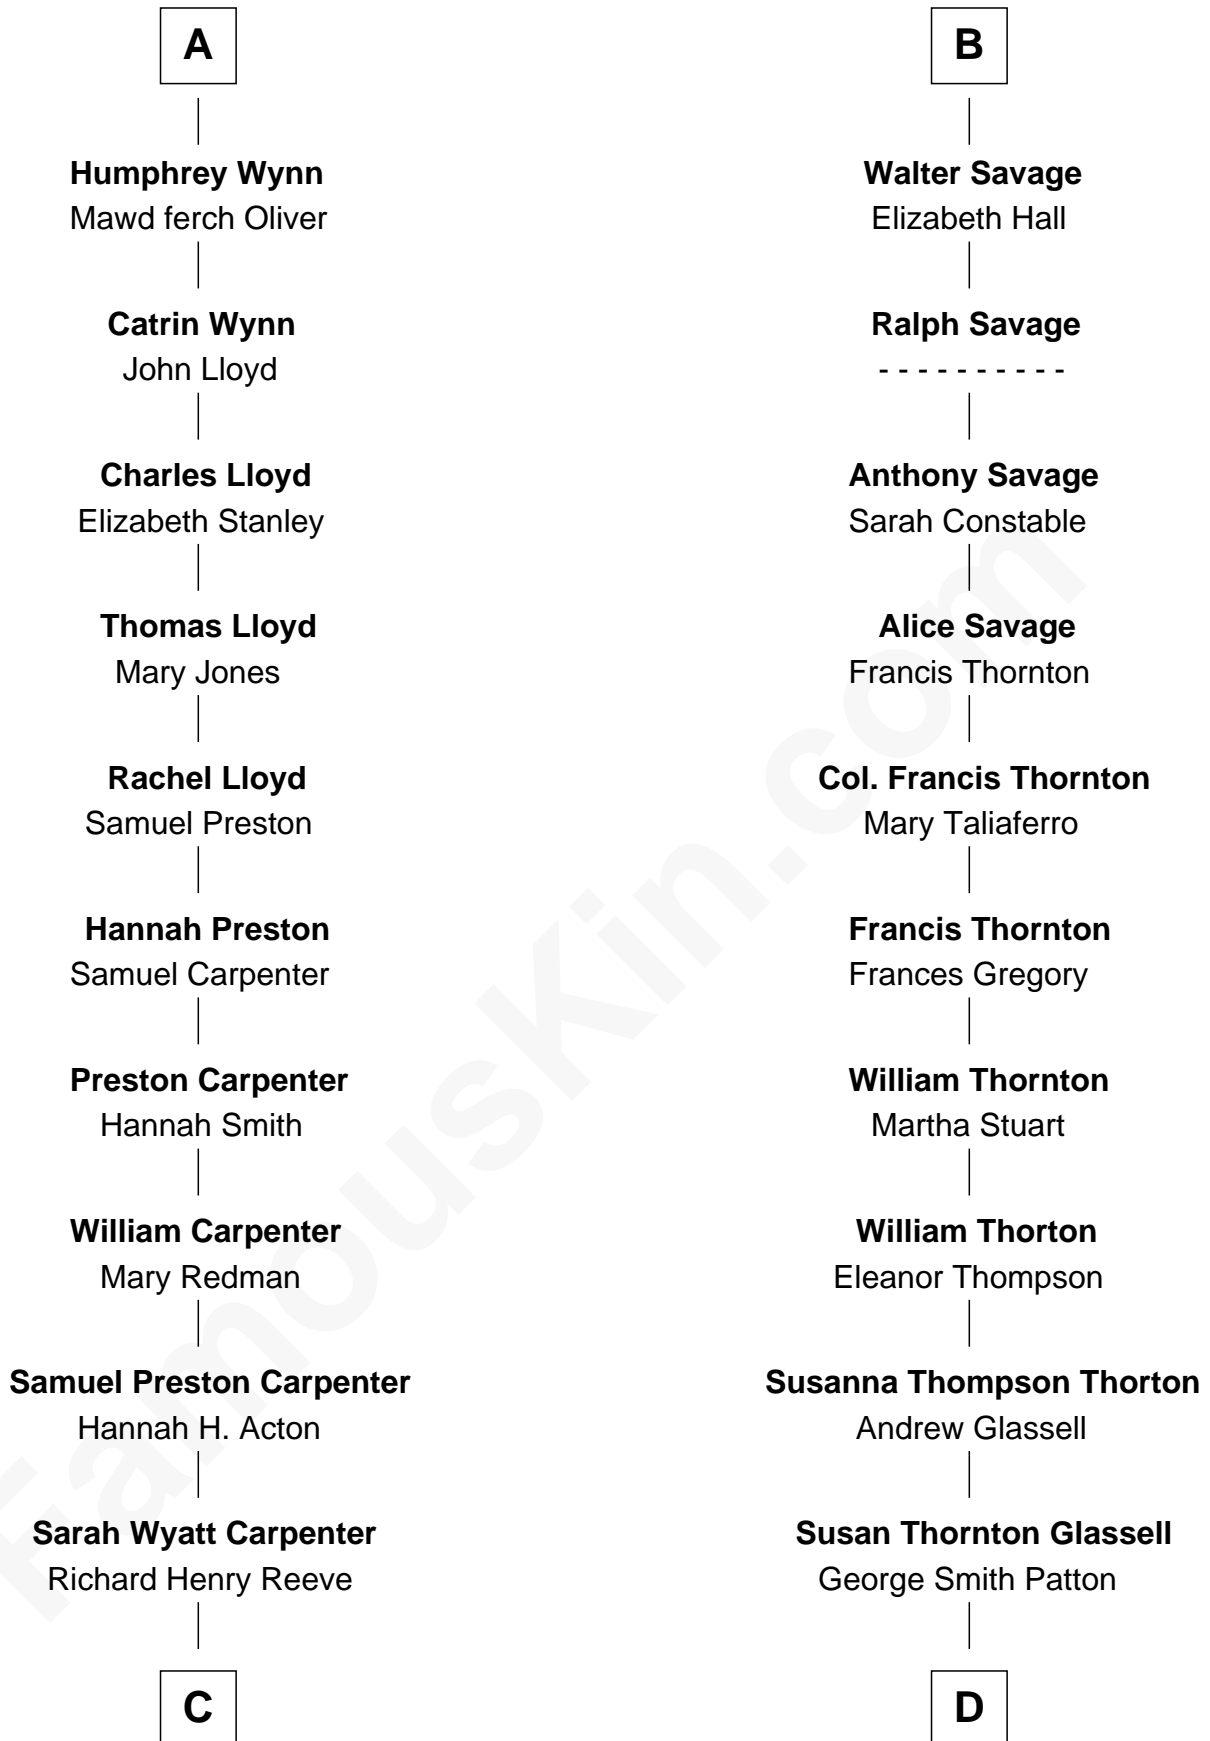

FamousKin.com
Relationship Chart of
Christopher Reeve
Movie Actor

18th cousin 2 times removed of
General George S. Patton
U.S. Army - World War II

FamousKin.com