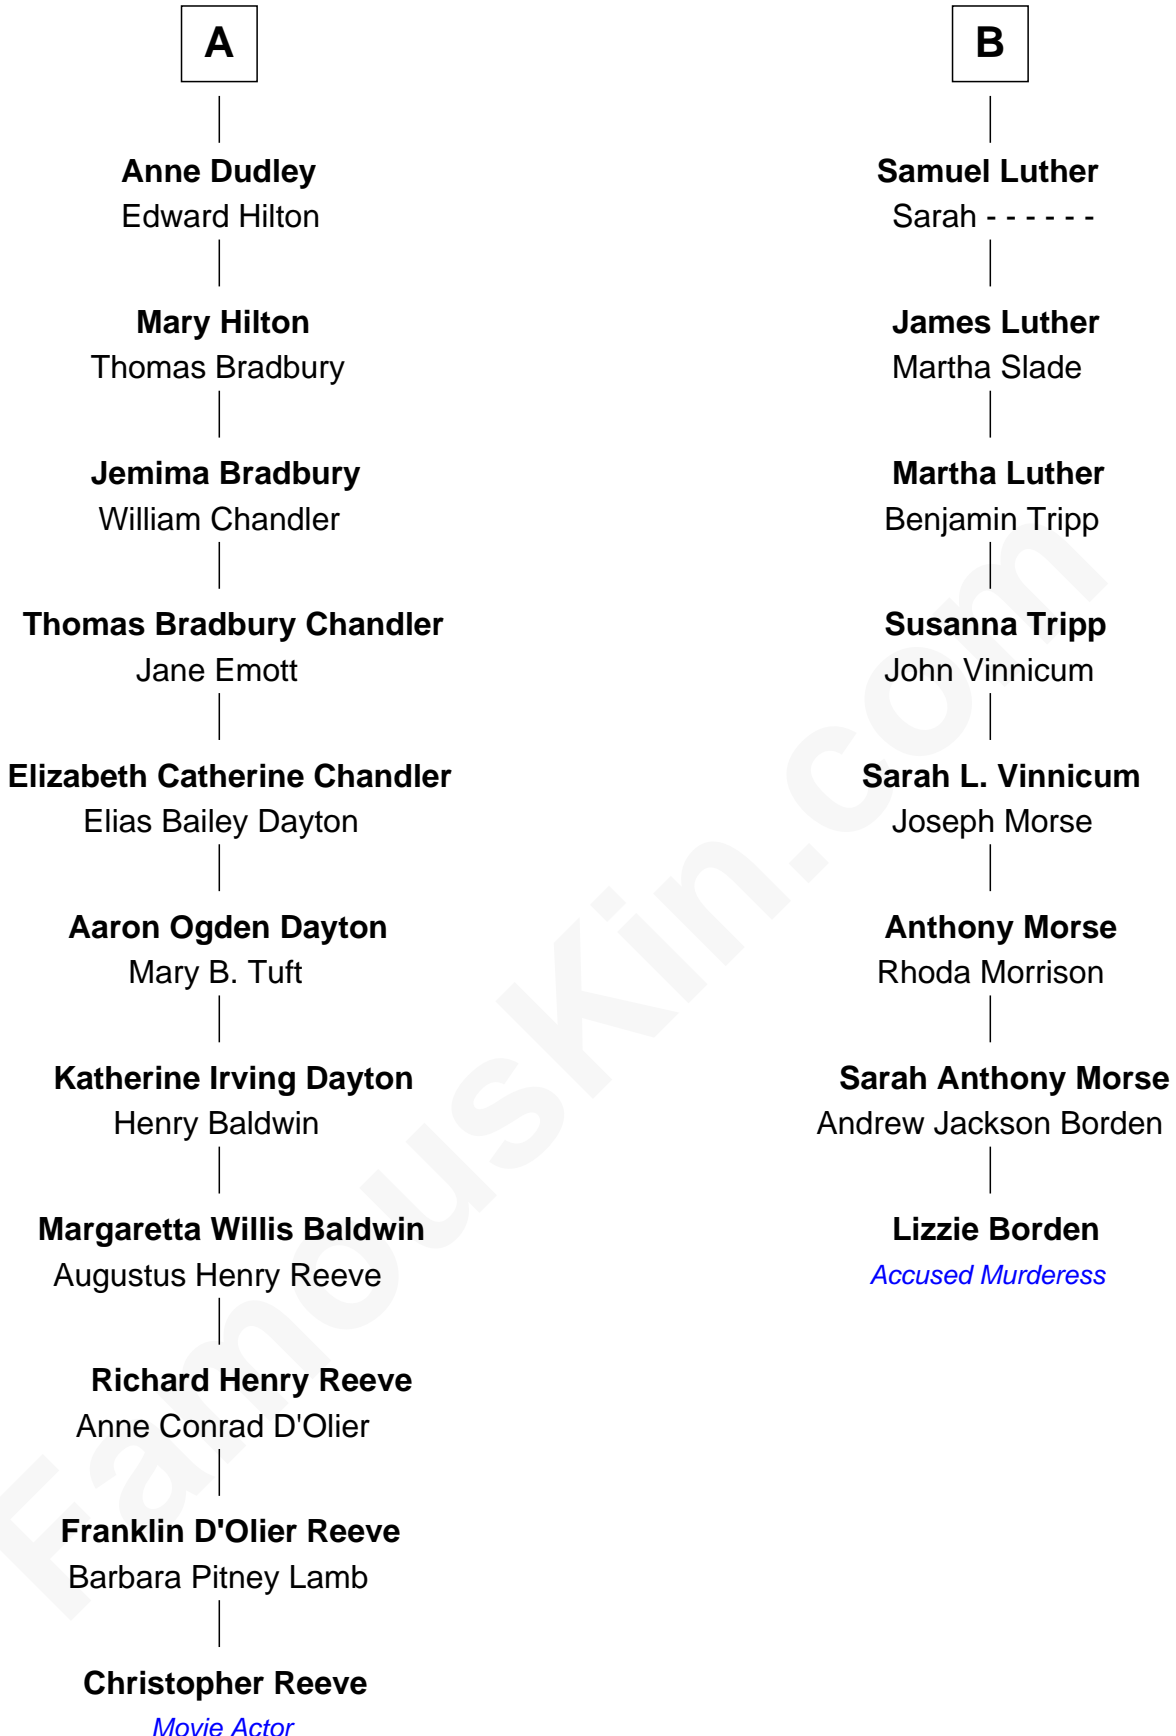

FamousKin.com
Relationship Chart of
Christopher Reeve
Movie Actor

14th cousin 3 times removed of
Lizzie Borden
Accused Murderess

Christopher Reeve photo by [Jbfrankel](#) ([CC BY-SA 3.0](#))