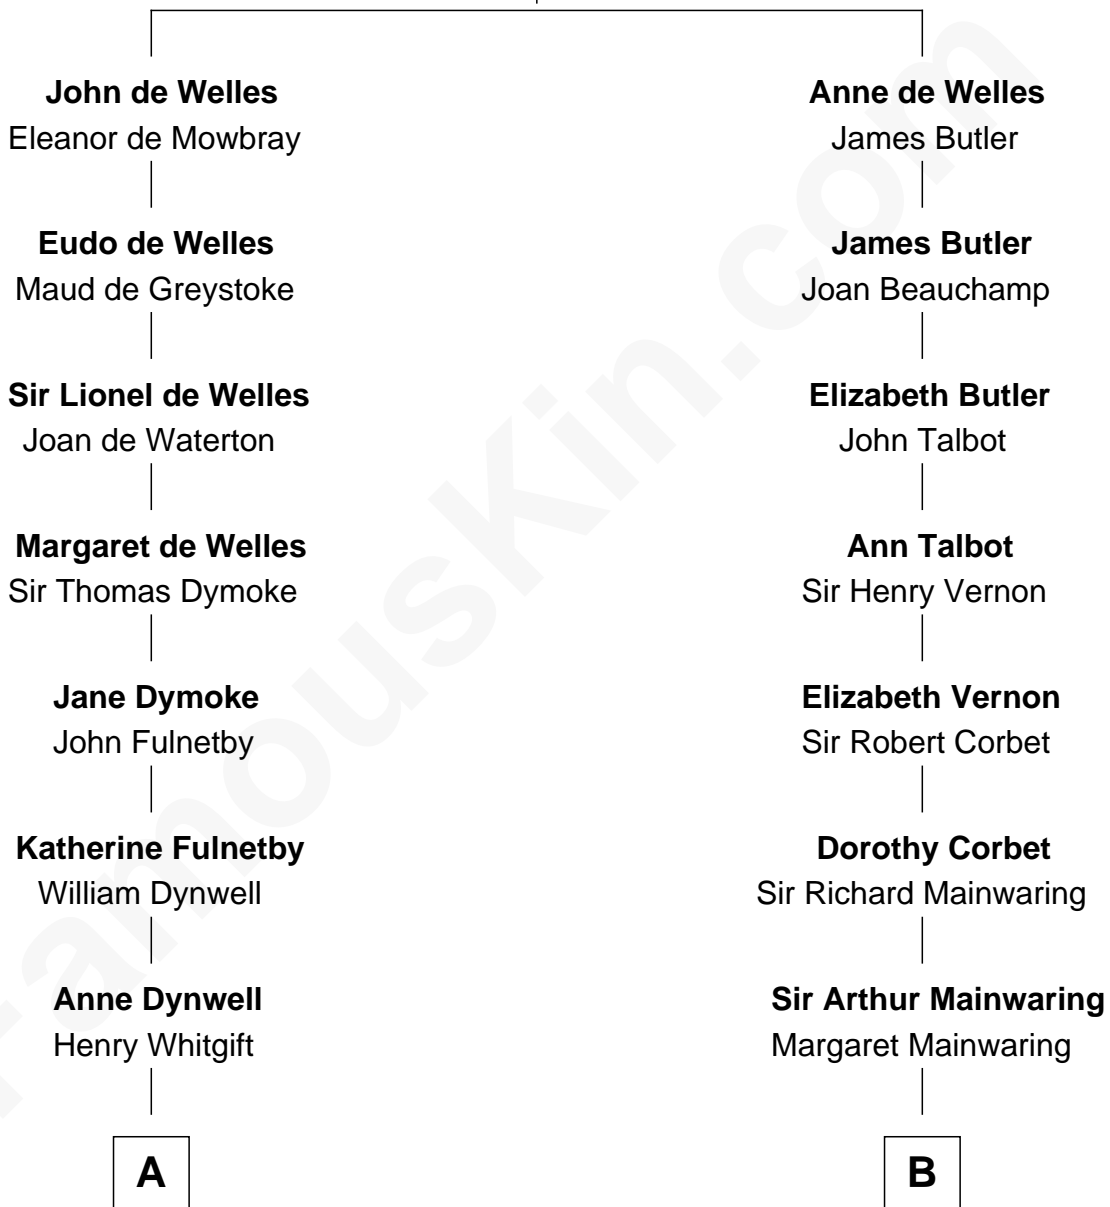

FamousKin.com
Relationship Chart of
Christopher Reeve
Movie Actor

18th cousin 2 times removed of
Lizzie Borden
Accused Murderess

John de Welles
Maud de Roos

FamousKin.com