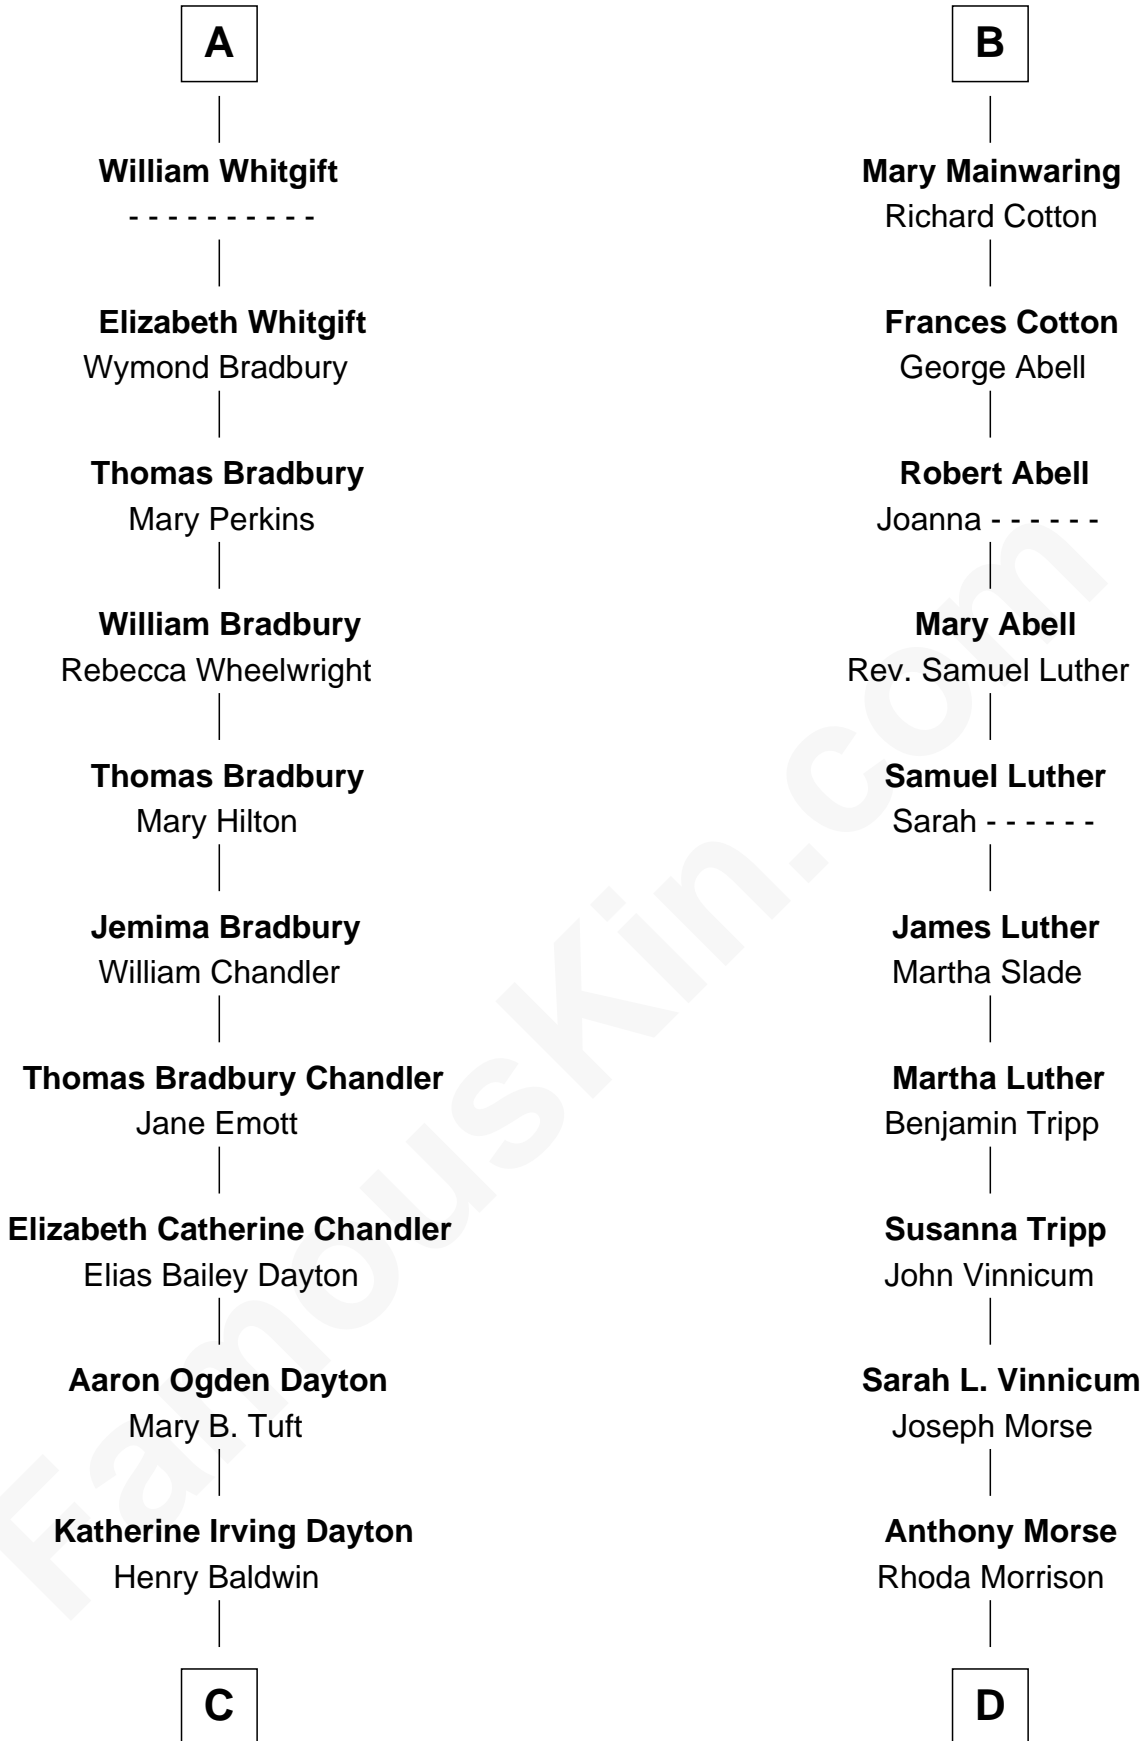

FamousKin.com
Relationship Chart of
Christopher Reeve
Movie Actor

18th cousin 2 times removed of
Lizzie Borden
Accused Murderess

John de Welles
Maud de Roos

FamousKin.com