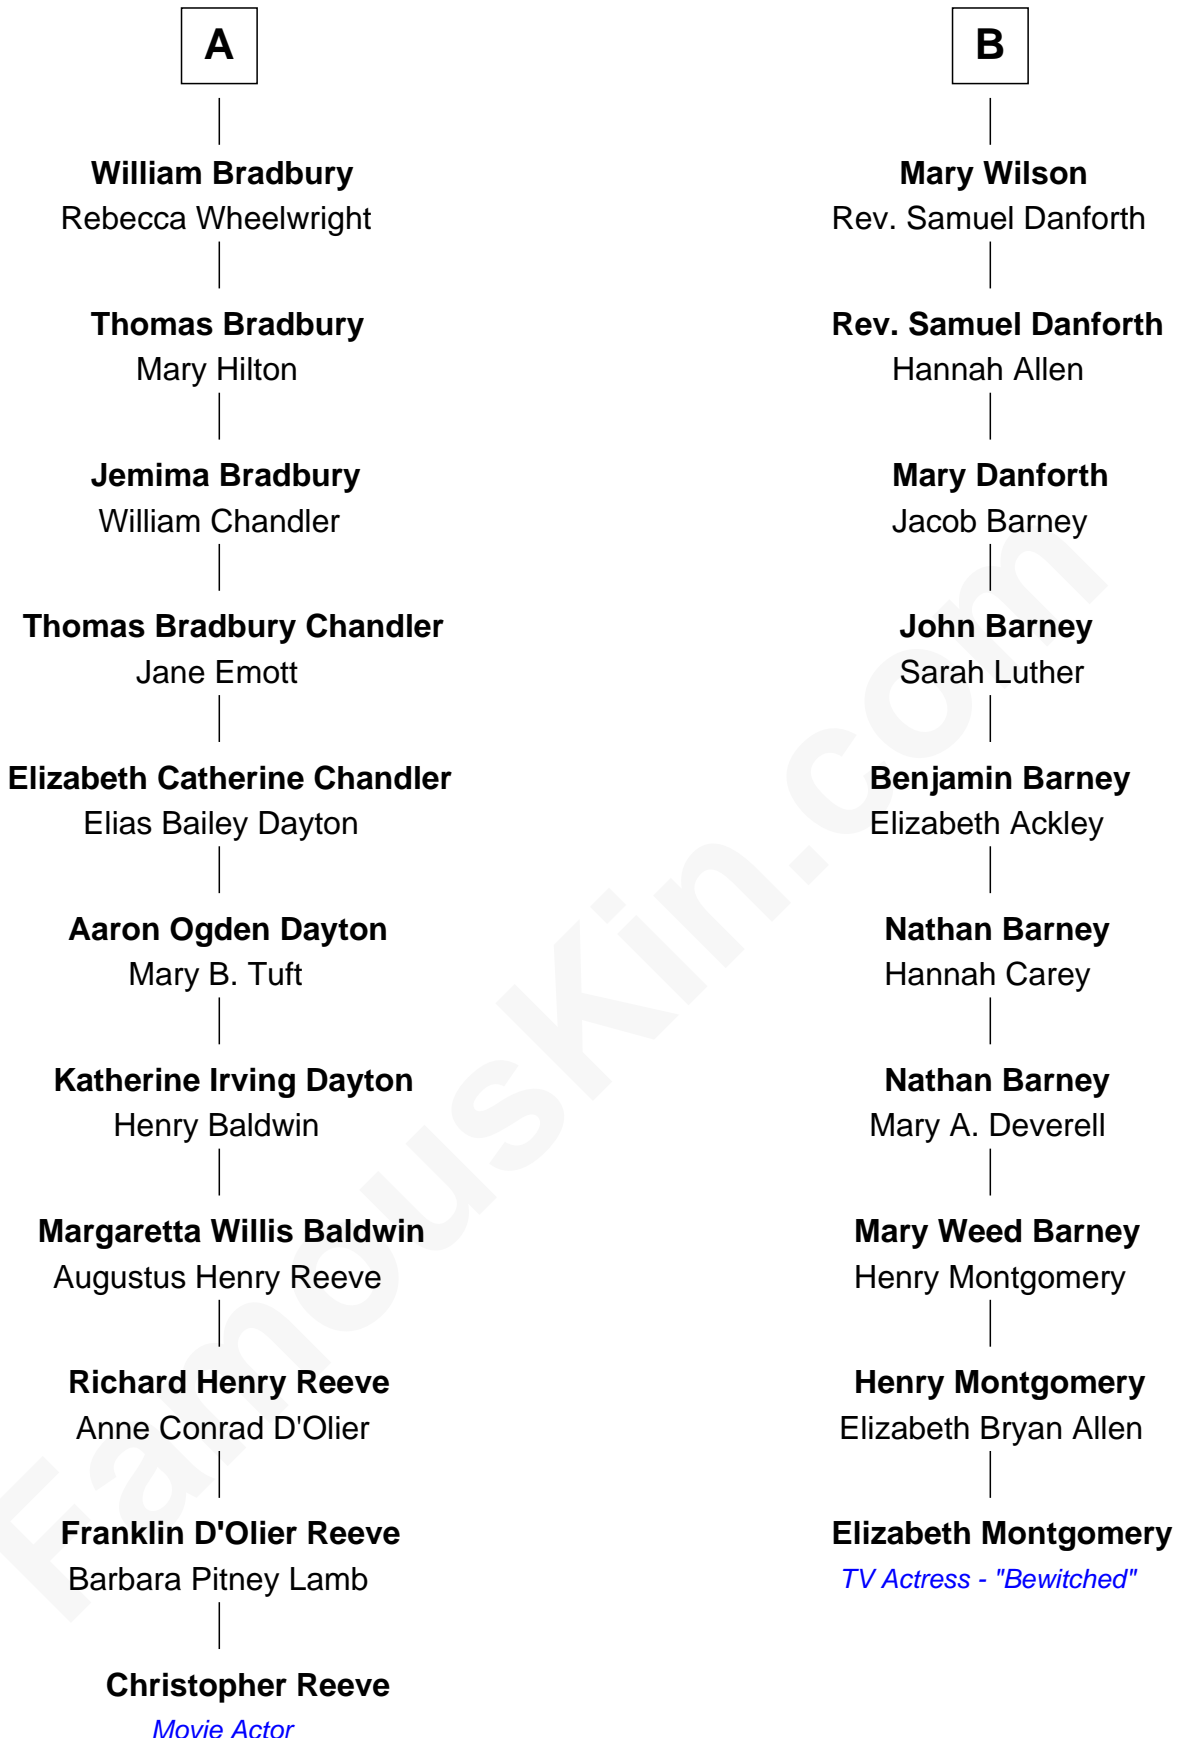

FamousKin.com
Relationship Chart of
Christopher Reeve
Movie Actor

16th cousin 1 time removed of

Elizabeth Montgomery
TV Actress - "Bewitched"

Christopher Reeve photo by [Jbfrankel](#) ([CC BY-SA 3.0](#))