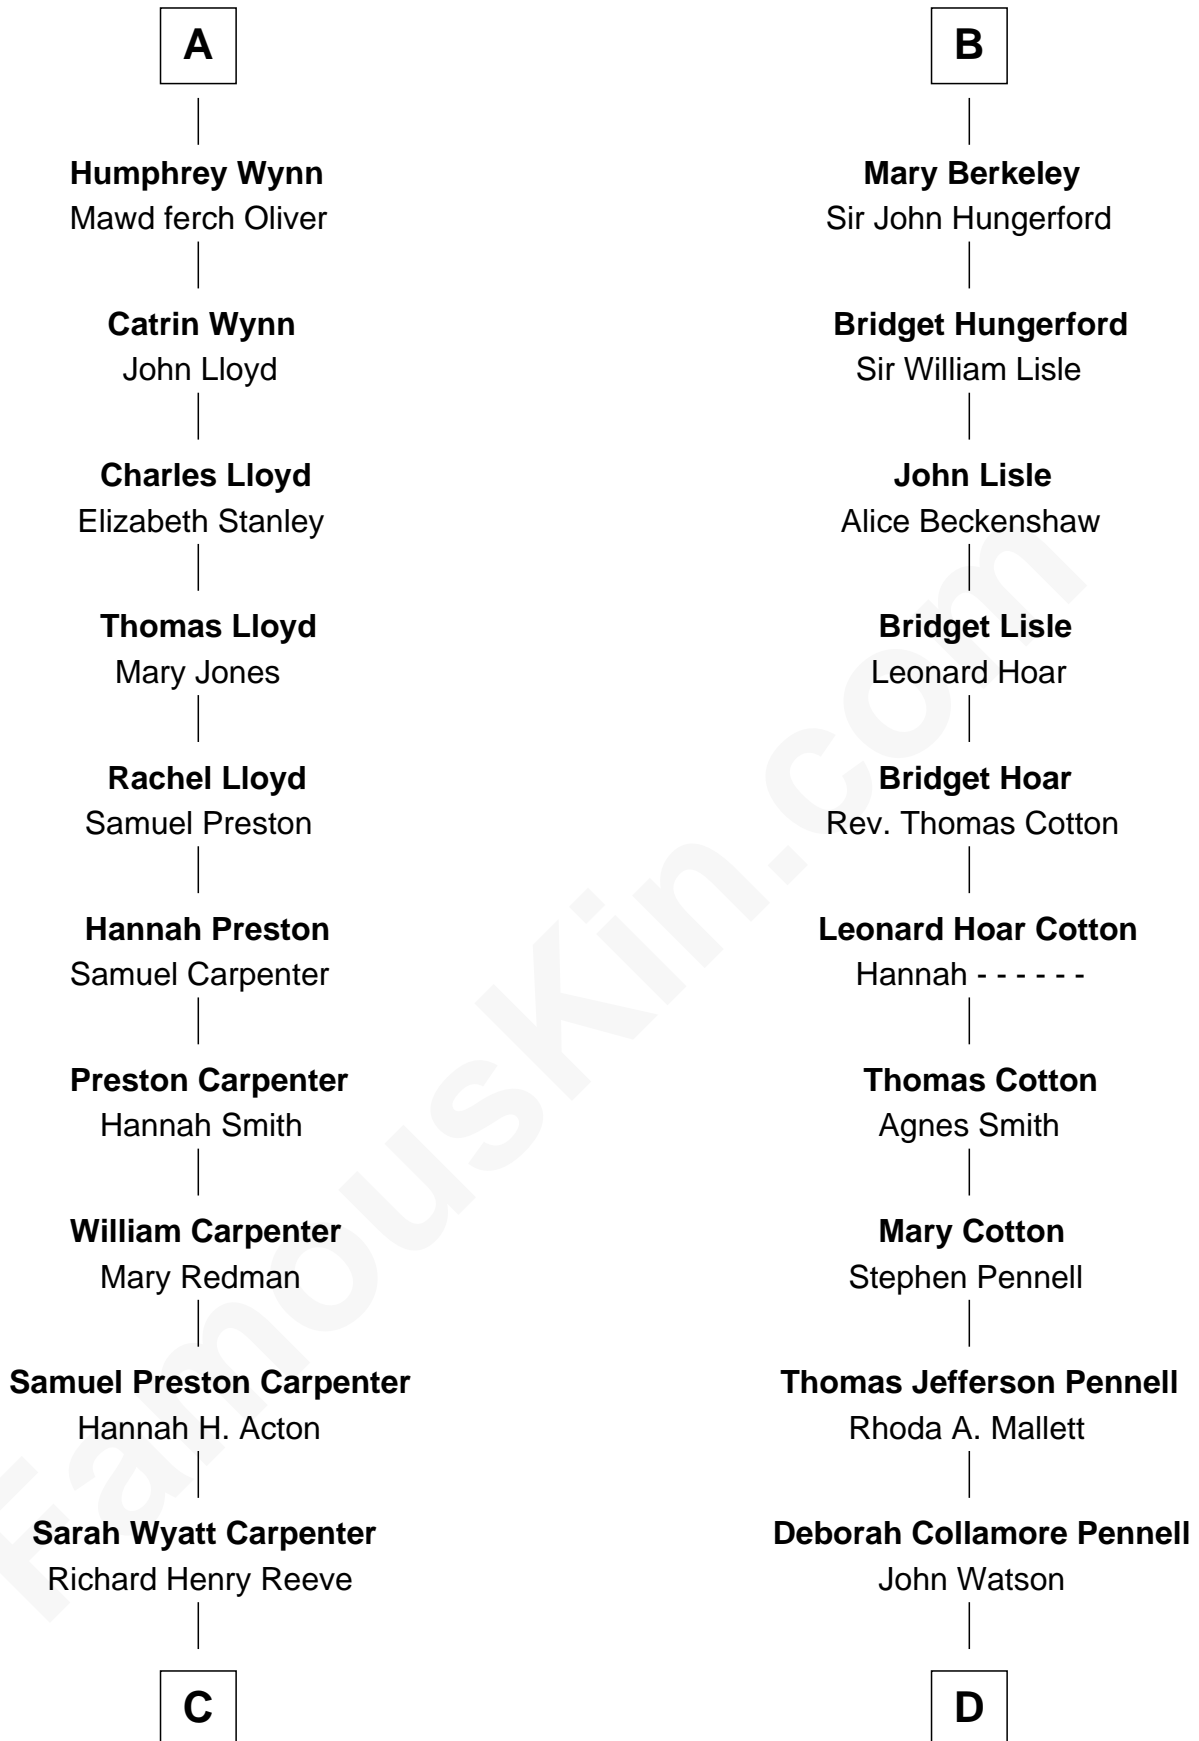

FamousKin.com

Relationship Chart of

Christopher Reeve

Movie Actor

20th cousin of

Warren Buffett

Chairman & CEO, Berkshire Hathaway

C