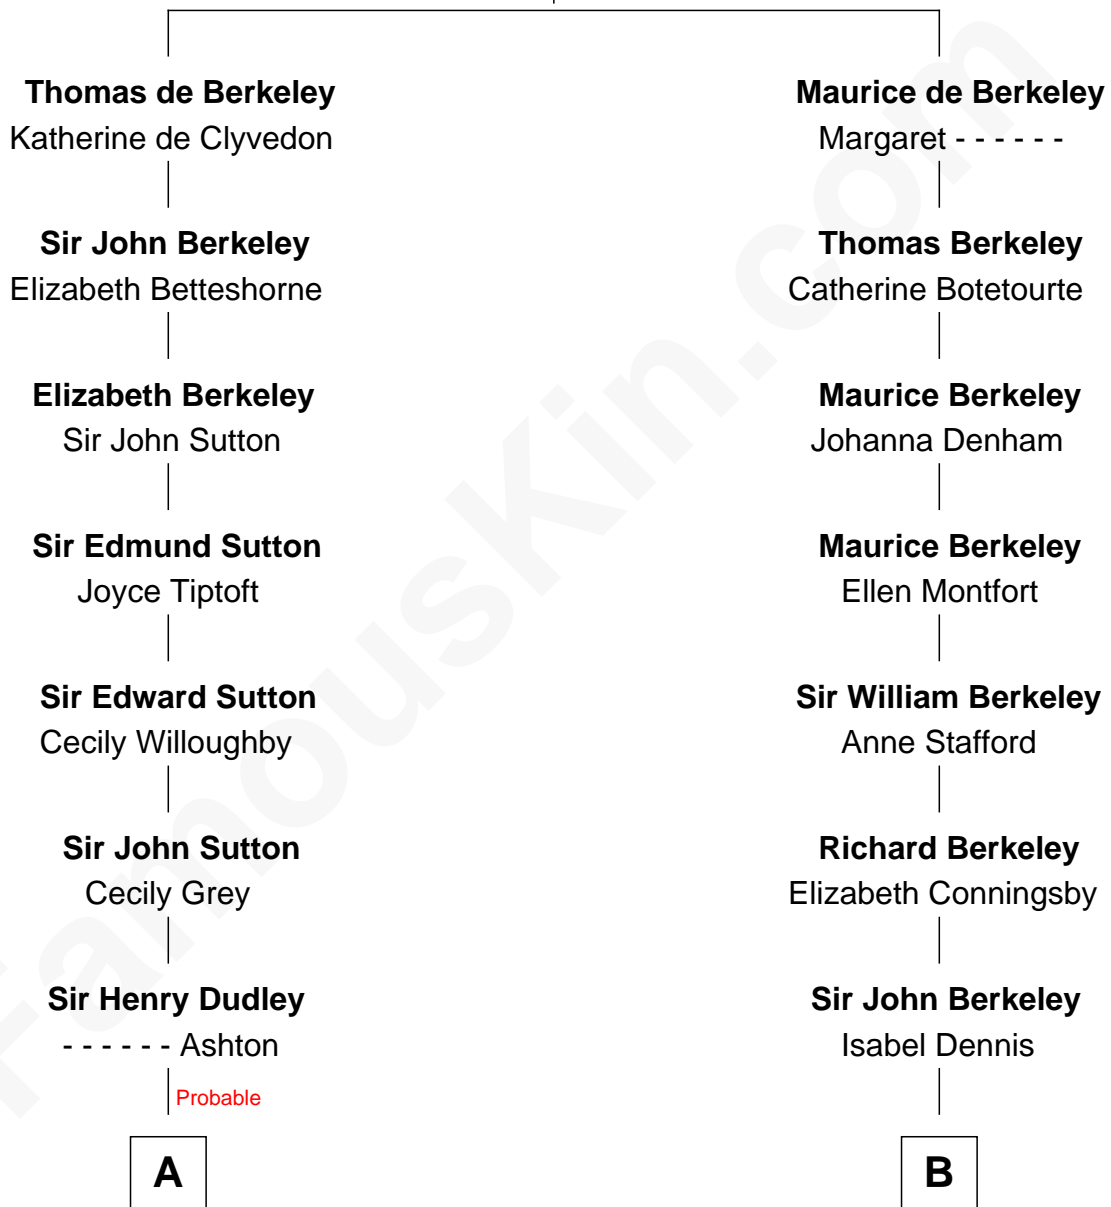

FamousKin.com
Relationship Chart of
Christopher Reeve
Movie Actor

20th cousin 1 time removed of
Warren Buffett
Chairman & CEO, Berkshire Hathaway

Sir Maurice de Berkeley
 Eve la Zouche

C

Margaretta Willis Baldwin

Augustus Henry Reeve

Richard Henry Reeve

Anne Conrad D'Olier

Franklin D'Olier Reeve

Barbara Pitney Lamb

Christopher Reeve

Movie Actor

D