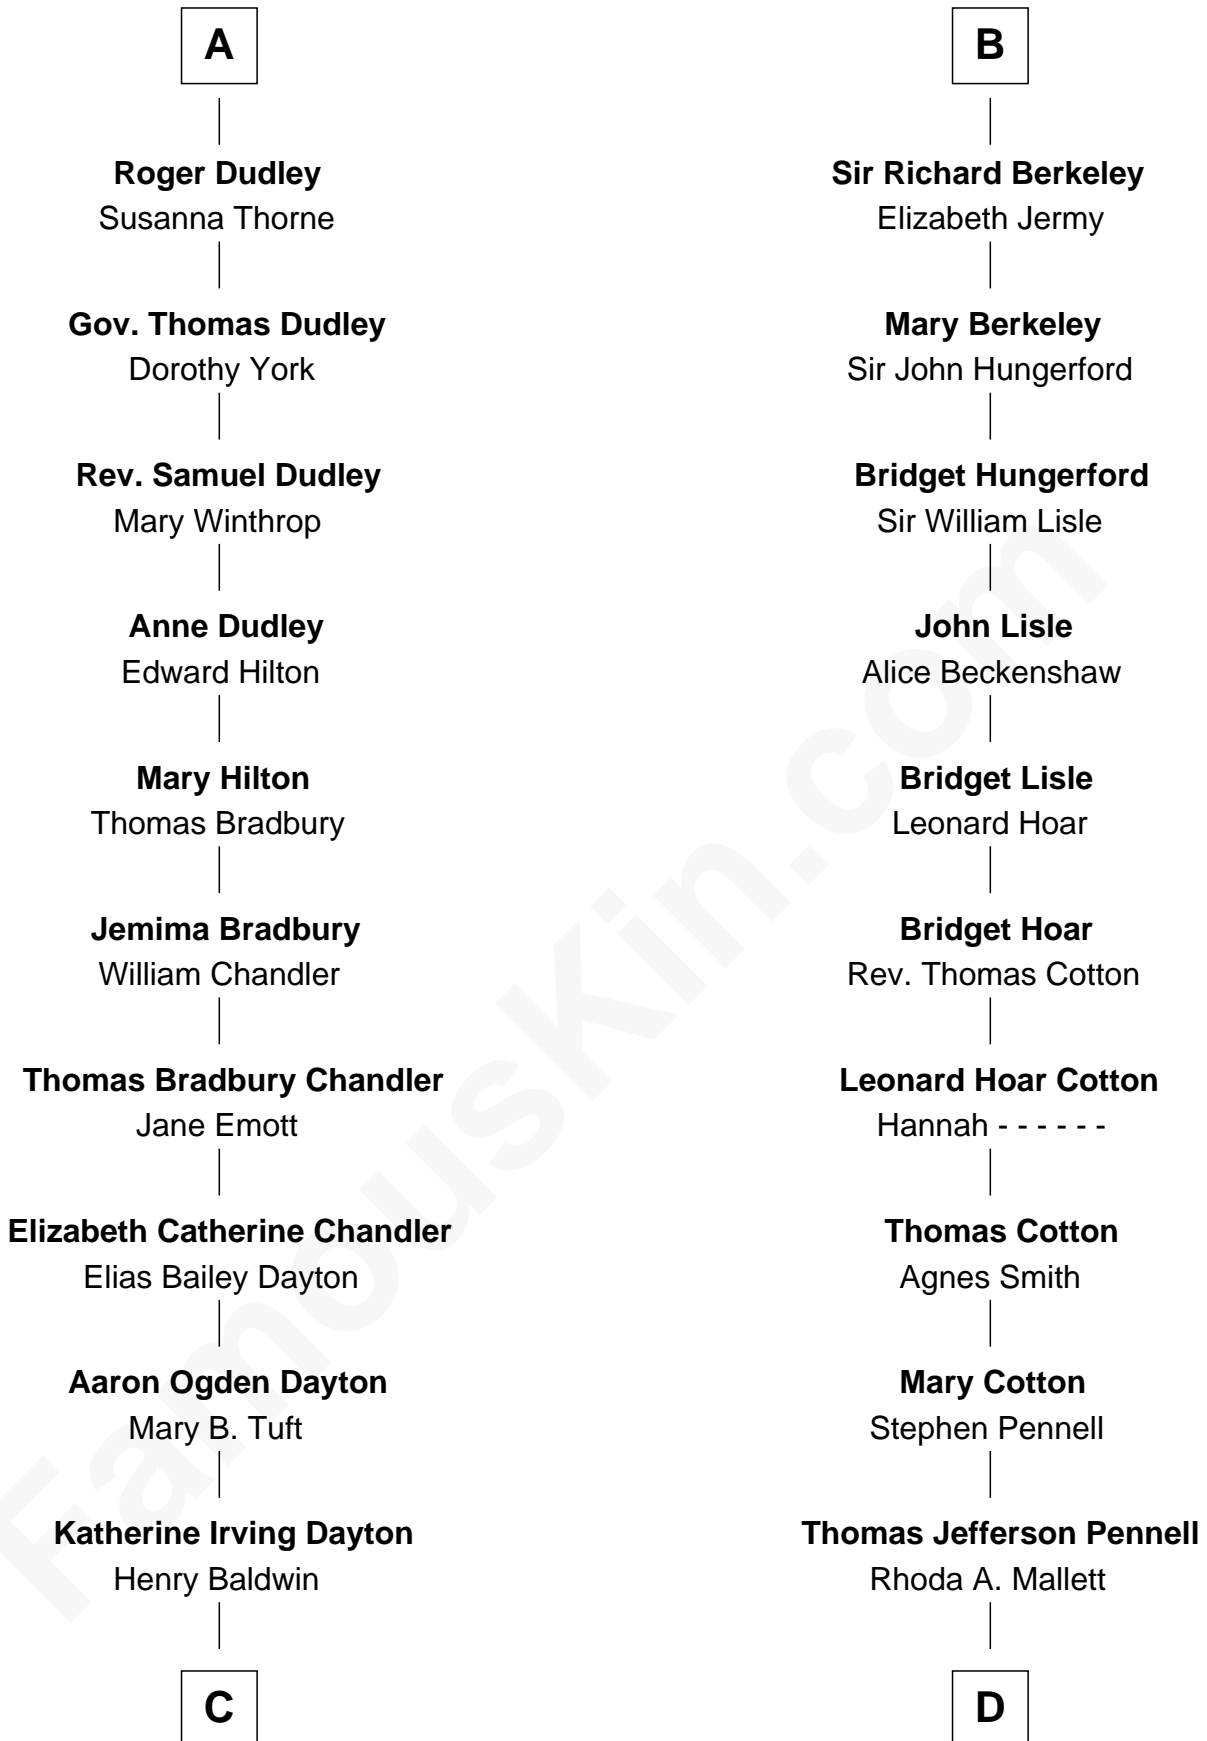

FamousKin.com
Relationship Chart of
Christopher Reeve
Movie Actor

20th cousin 1 time removed of
Warren Buffett
Chairman & CEO, Berkshire Hathaway

Sir Maurice de Berkeley
 Eve la Zouche

C

Margaretta Willis Baldwin